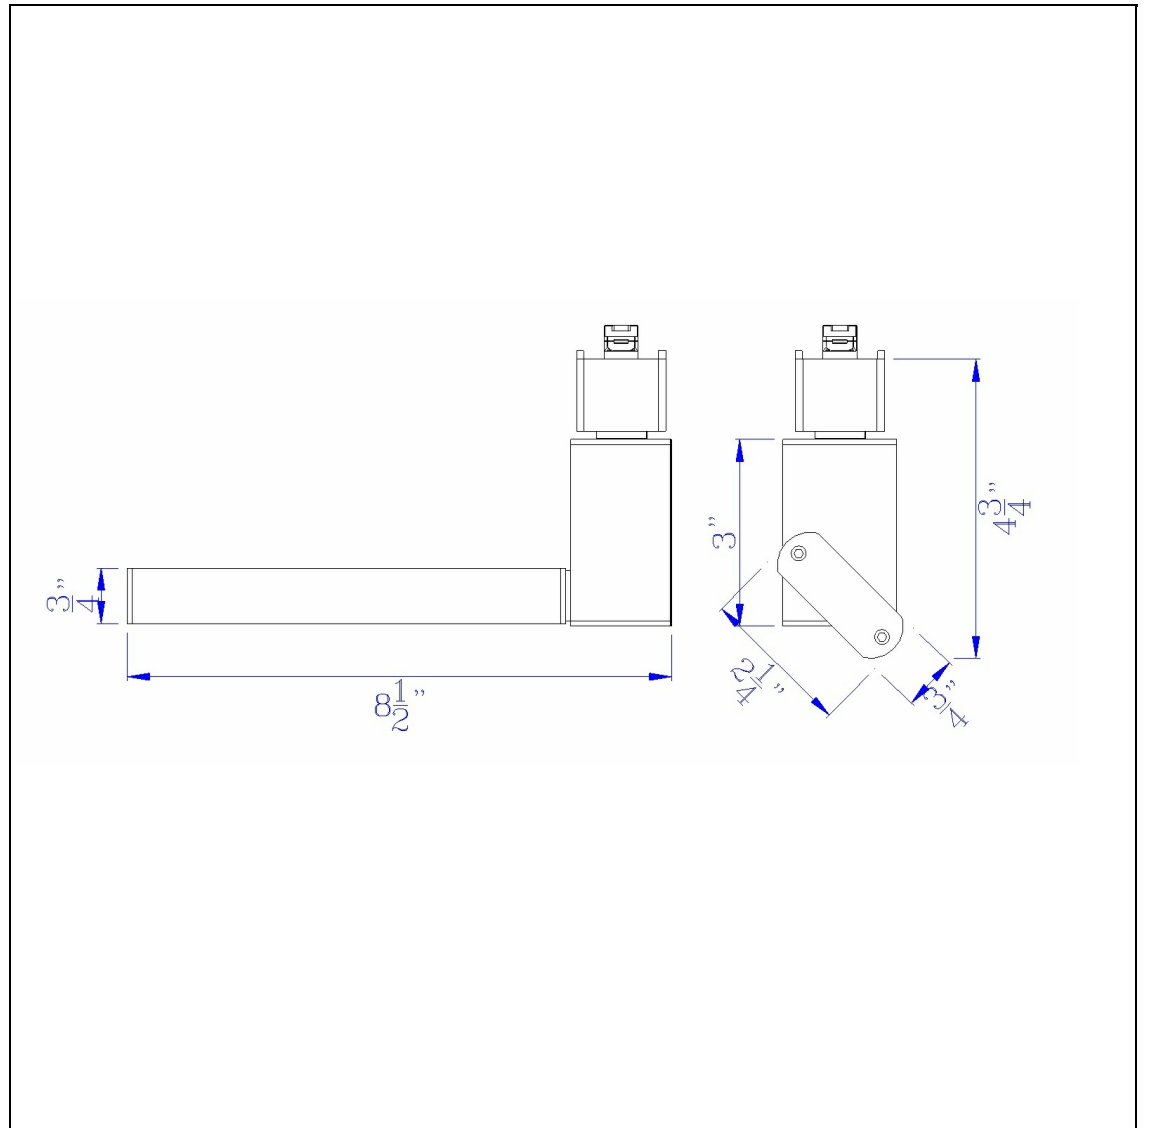

Product No. **HT-634-WH**

Description

17W Intergrated LED track fixture, 1330 lumen, 4000K
 Durable Metal Construction
 17 Watt Integrated Led
 1330 Lumen
 4000K Temperature
 Ships in One Carton
 4.75" Height Metal Track Head in White

Technical Specifications

UPC	020193067284
Wattage	LED17W
CRI	80
Lumen	1330
Switch Type	Track
Bulb Base	LED
Number of Lights	1
Color	White
Base Color	White

Carton 1 Dimensions	17.30 x 10.30 x 16.00
Carton 2 Dimensions	0.00 x 0.00 x 16.00
Package Dimensions	L: 16.00 W: 10.30 H: 17.30