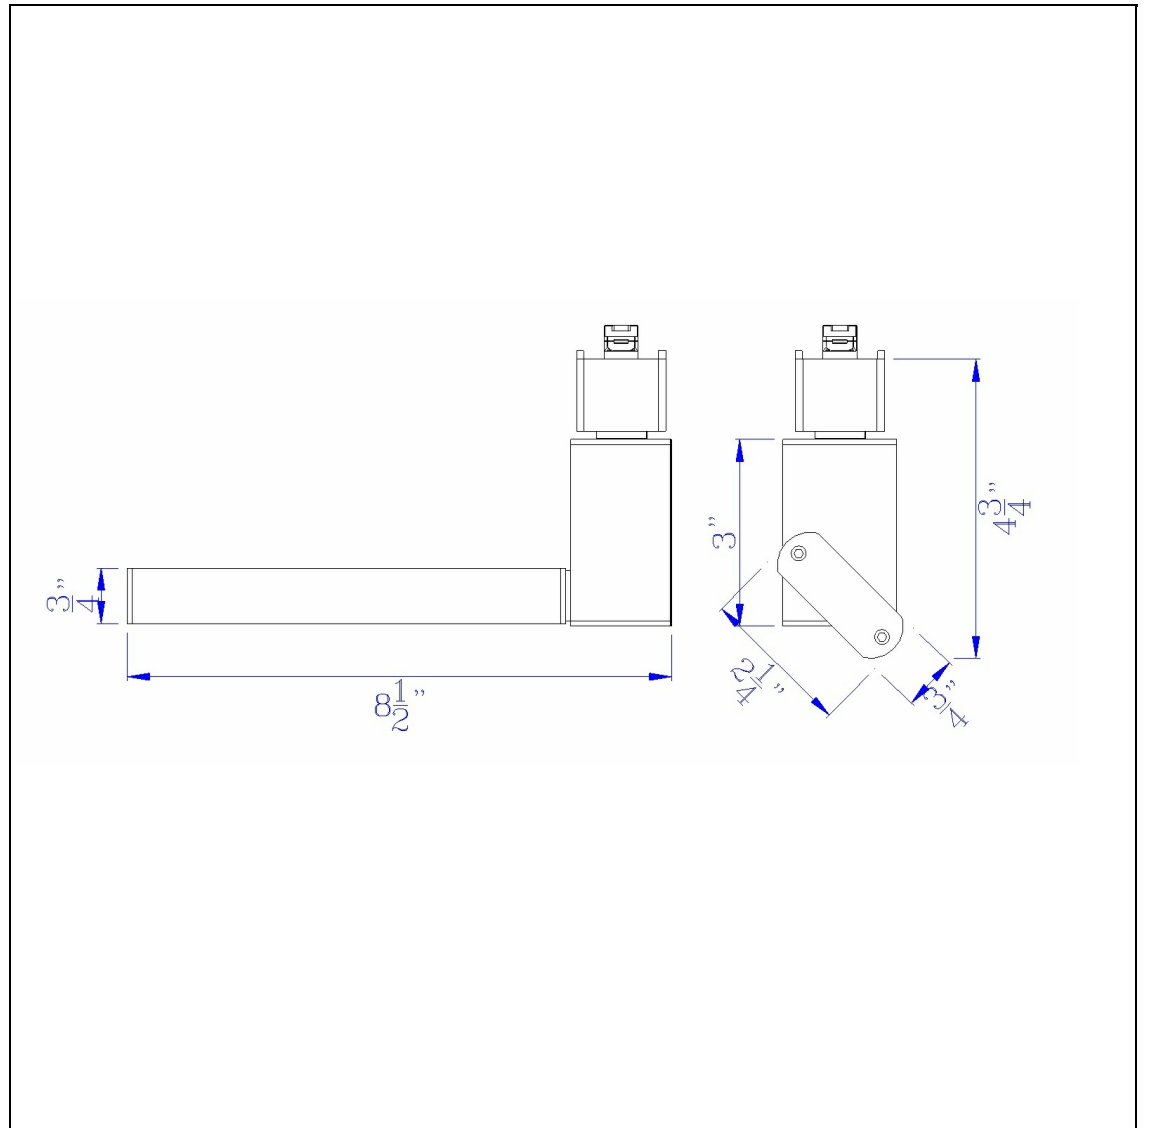

Product No. **HT-634-BK**

Description

17W Intergrated LED track fixture, 1330 lumen, 4000K
 Durable Metal Construction
 17 Watt Integrated Led
 1330 Lumen
 4000K Temperature
 Ships in One Carton
 4.75" Height Metal Track Head in Black

Technical Specifications

UPC	020193067284
Wattage	LED17W
CRI	80
Lumen	1330
Switch Type	Track
Bulb Base	LED
Number of Lights	1
Color	Black
Base Color	Black

Carton 1 Dimensions	17.30 x 10.30 x 16.00
Carton 2 Dimensions	0.00 x 0.00 x 16.00
Package Dimensions	L: 16.00 W: 10.30 H: 17.30