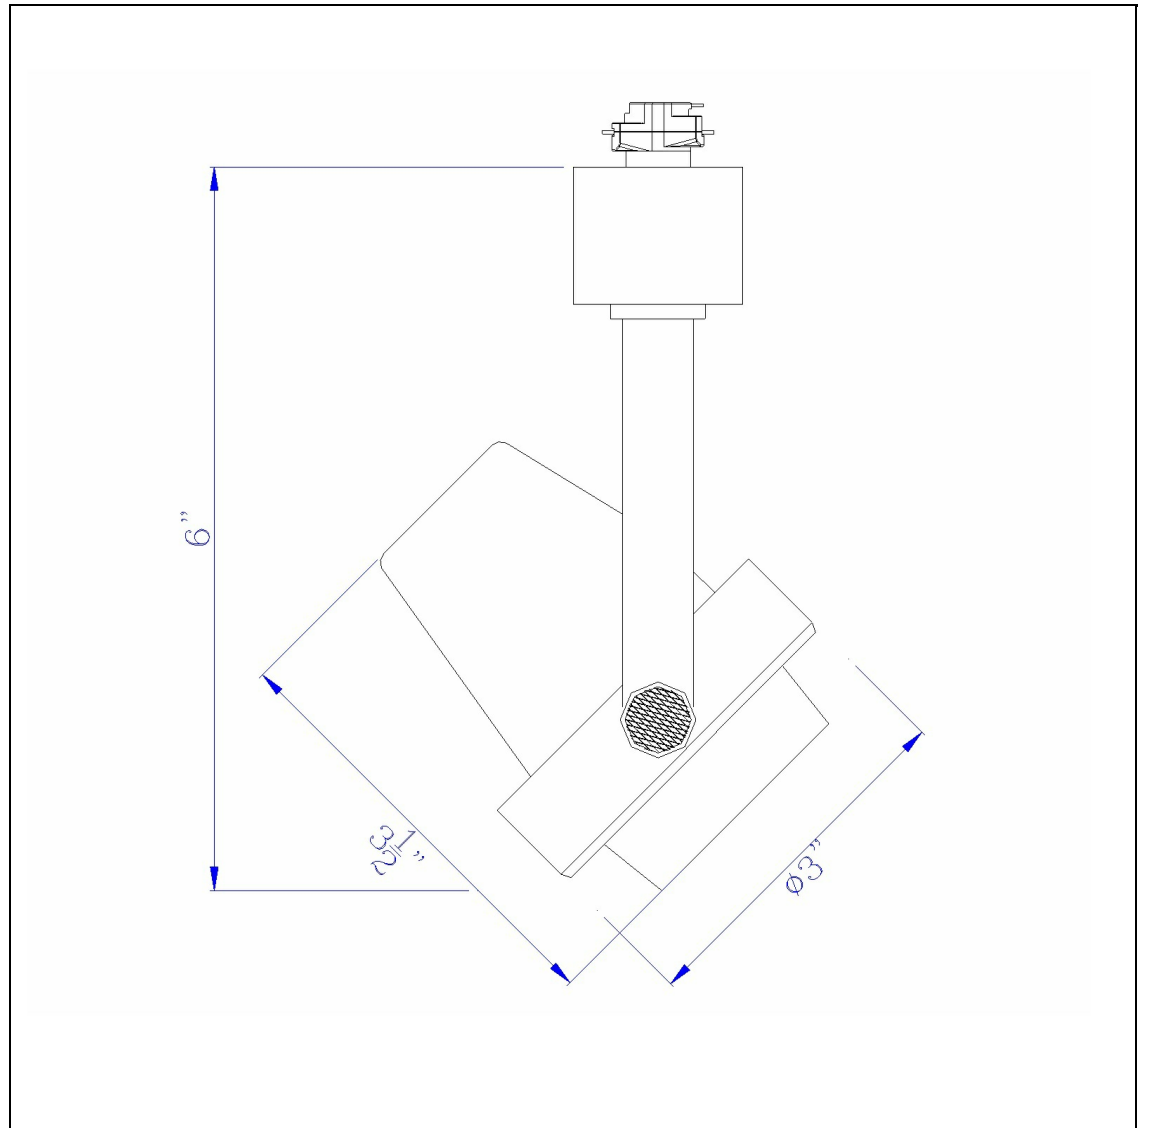

Product No. **HT-619-RU**

Description

10W Intergrated LED track fixture. 700 lumen, 3300K
Durable Metal Construction
10 Watt Integrated Led
700 Lumen
3300K Temperature
Ships in One Carton
6" Height Metal Track Head in Rust

Technical Specifications

UPC	020193067284	Carton 1 Dimensions	13.80 x 14.00 x 14.80
Wattage	LED10W	Carton 2 Dimensions	0.00 x 0.00 x 14.80
CRI	90	Package Dimensions	L: 14.80 W: 14.00 H: 13.80
Lumen	700		
Switch Type	Track		
Bulb Base	LED		
Number of Lights	1		
Color	Rust		
Base Color	Rust		