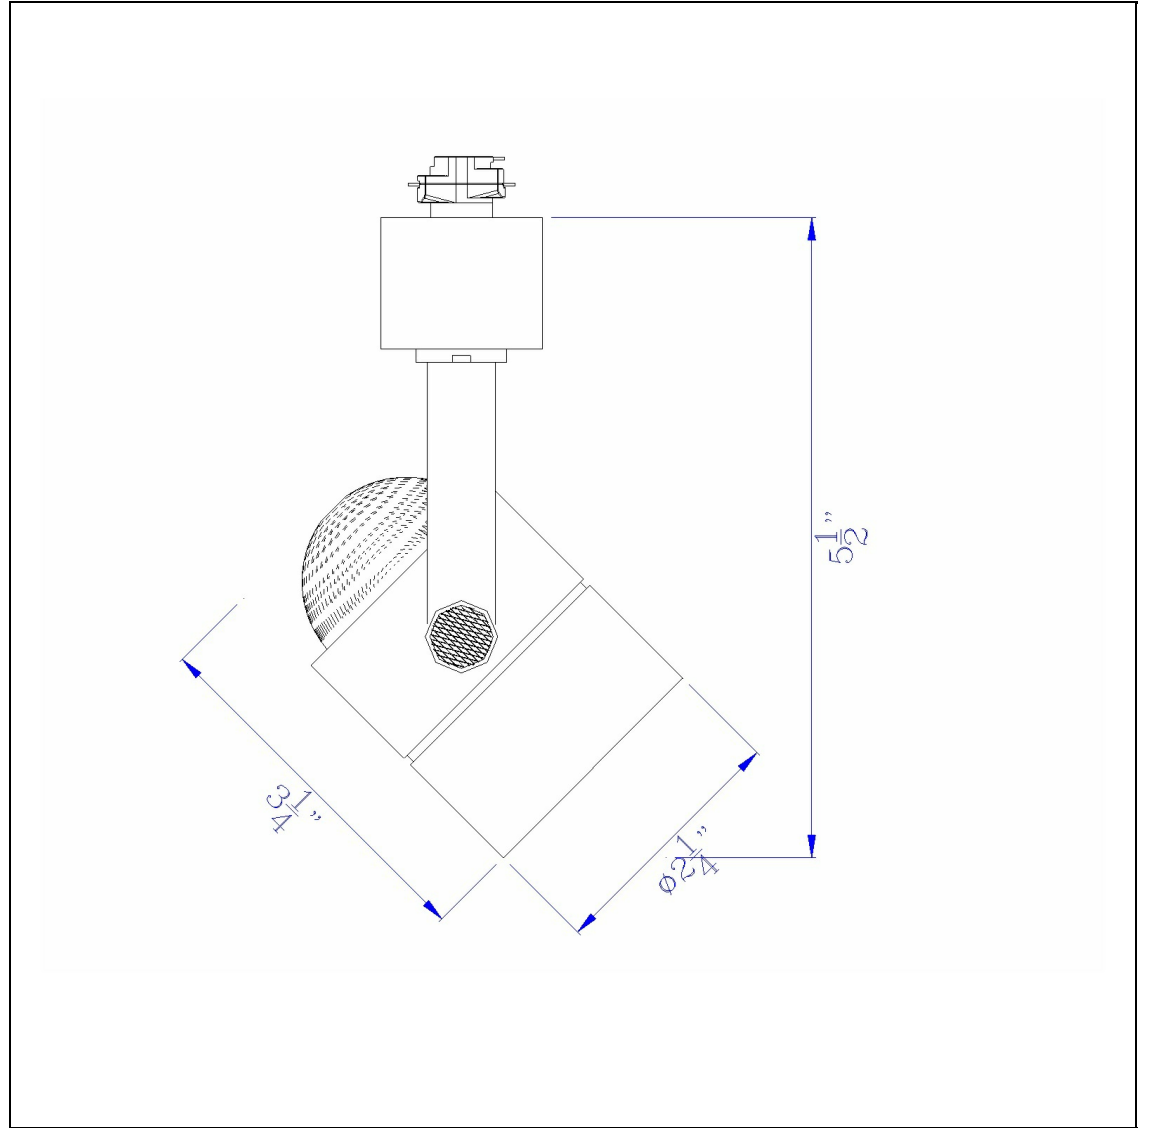

Product No. **HT-611M-BS**

Description

10W Intergrated LED track fixture. 700 lumen, 3300K
Durable Metal Construction
10 Watt Integrated Led
700 Lumen
3300K Temperature
Ships in One Carton
5.5" Height Metal Track Head in Brushed Steel

Technical Specifications

UPC	020193067284	Carton 1 Dimensions	13.50 x 9.50 x 12.80
Wattage	LED10W	Carton 2 Dimensions	0.00 x 0.00 x 12.80
CRI	90	Package Dimensions	L: 12.80 W: 9.50 H: 13.50
Lumen	700		
Switch Type	Track		
Bulb Base	LED		
Number of Lights	1		
Color	Brushed Steel		
Base Color	Brushed Steel		