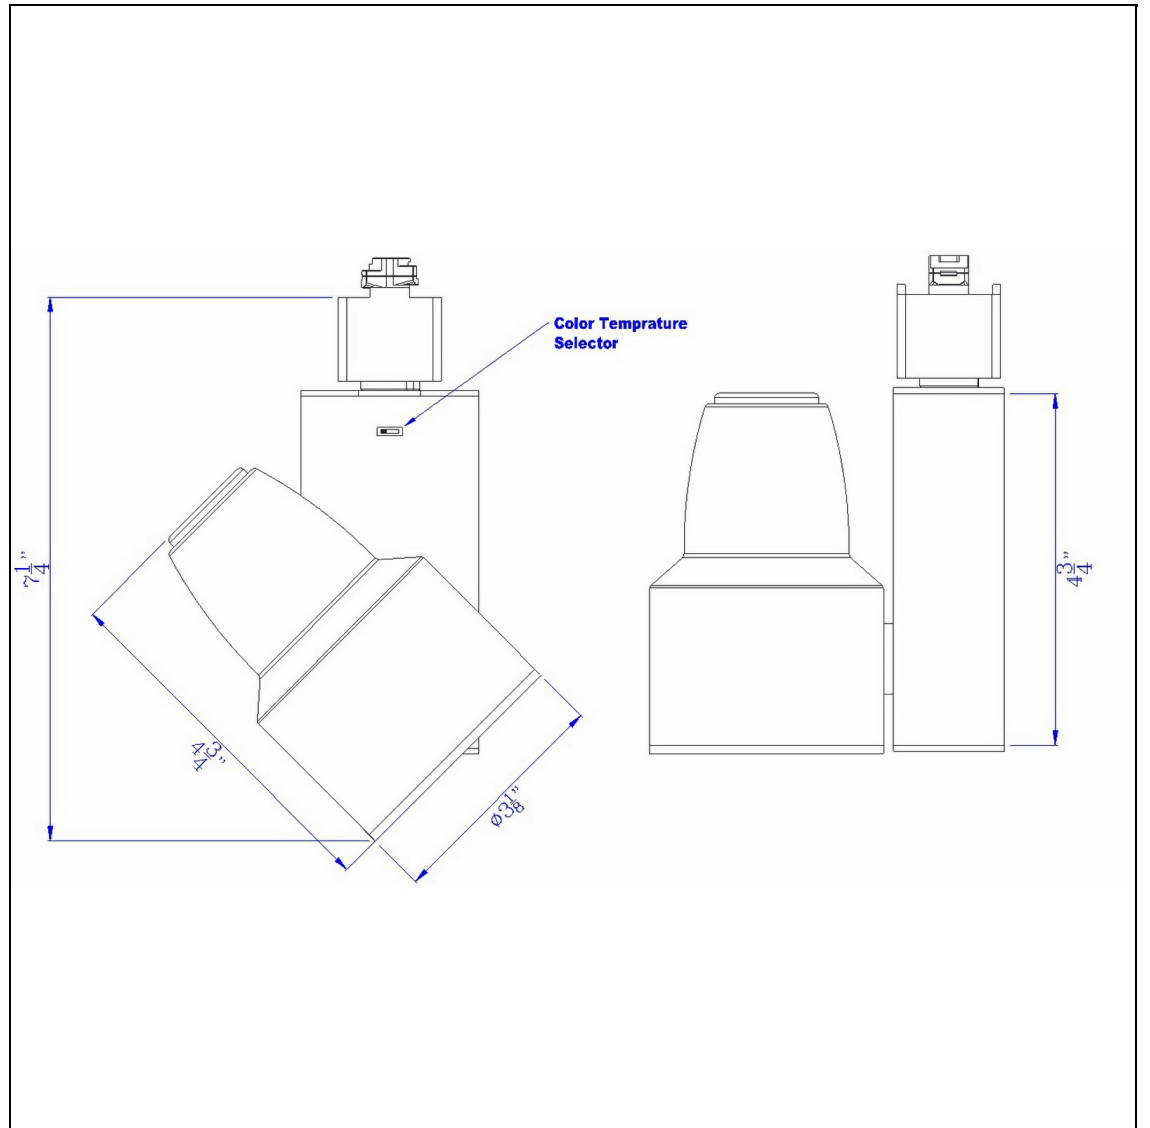

Product No. **HT-543L-WH**

Description

Integrated dimmable 40W LED track fixture with 3 level temperature control. 2700K/3000K/4000K.
 Constructed with durable material
 dimmable integrated LED
 Able to change kelvin to 27K, 3K and 4K with one simple switch on the fixture
 Swivel design for a broad angles
 Three year warranty
 Fit 3 wire track system
 replacable driver
 Dimmable with Lutron Brand Dimmers: DVCL-153P, SCL-153P,AYCL-153P,CTCL-153P,DVCL-253P,DVSCLL-253P,SE
 Illuminate your space with this sleek and modern metal LED track fixture from Cal Lighting. It featu

Technical Specifications

UPC	020193067284
Wattage	LED40W
CRI	90
Lumen	2270/2570/2750
Switch Type	Integrated LED
Bulb Base	Integrated LED
Color	White

Carton 1 Dimensions	8.00 x 15.30 x 15.30
Carton 2 Dimensions	0.00 x 0.00 x 15.30
Package Dimensions	L: 15.30 W: 15.30 H: 8.00