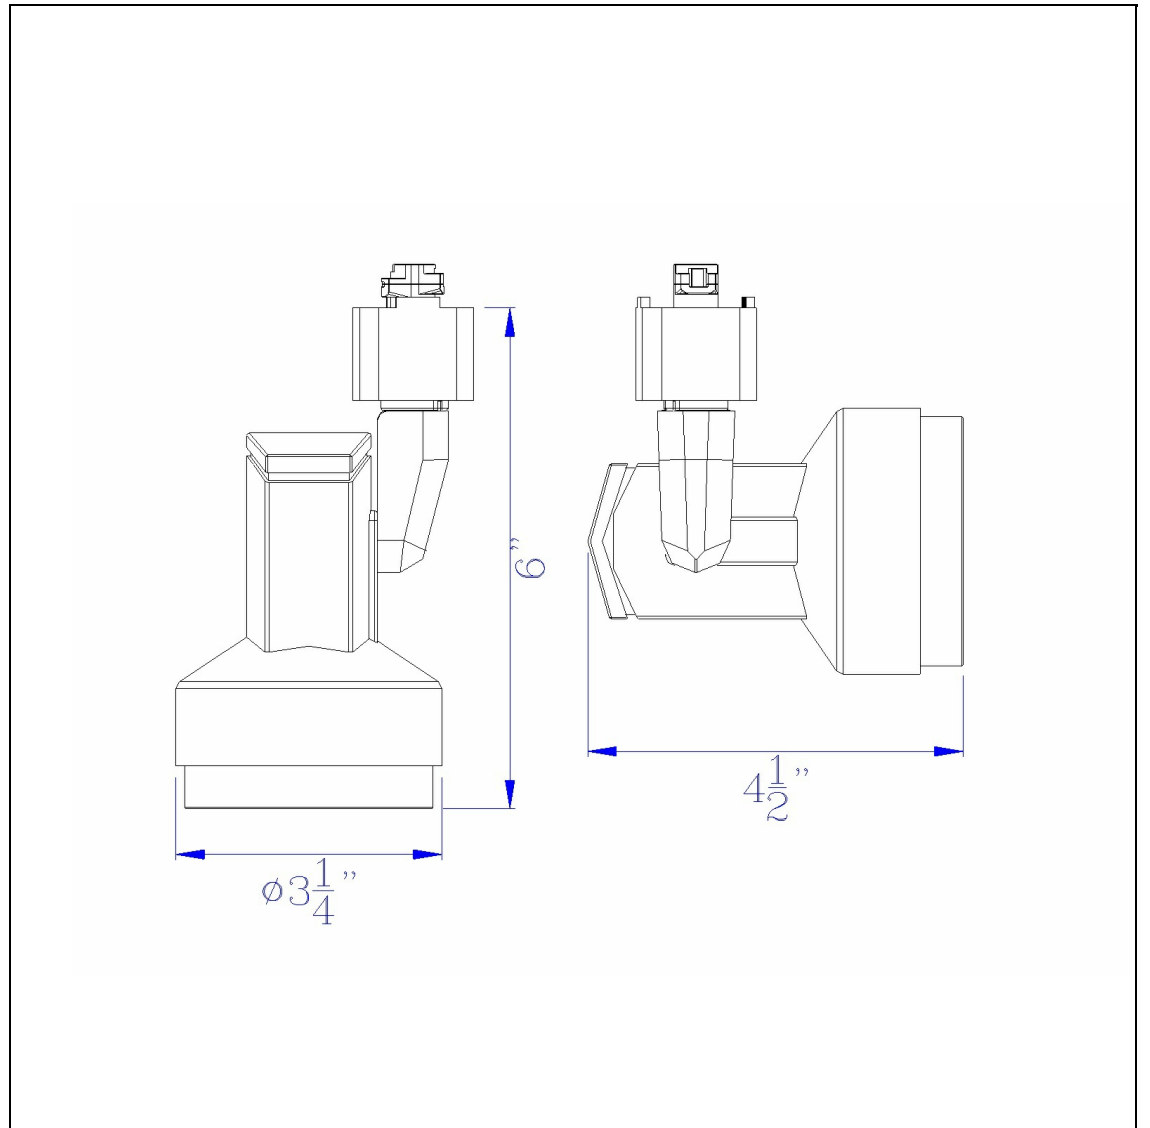

Product No. **HT-352M-WH**

Description

17W Intergrtated LED track fixture, 1330 lumen, 3300K
Durable Metal Construction
17 Watt Integrated Led
1330 Lumen Output
3300K Temperature
Ships in One Carton
6.25" Height Metal Track Head in White

Technical Specifications

UPC	020193067284
Wattage	LED17W
CRI	90
Lumen	1300
Switch Type	Track
Bulb Base	LED
Number of Lights	1
Color	White
Base Color	White

Carton 1 Dimensions	13.80 x 14.00 x 14.80
Carton 2 Dimensions	0.00 x 0.00 x 14.80
Package Dimensions	L: 14.80 W: 14.00 H: 13.80