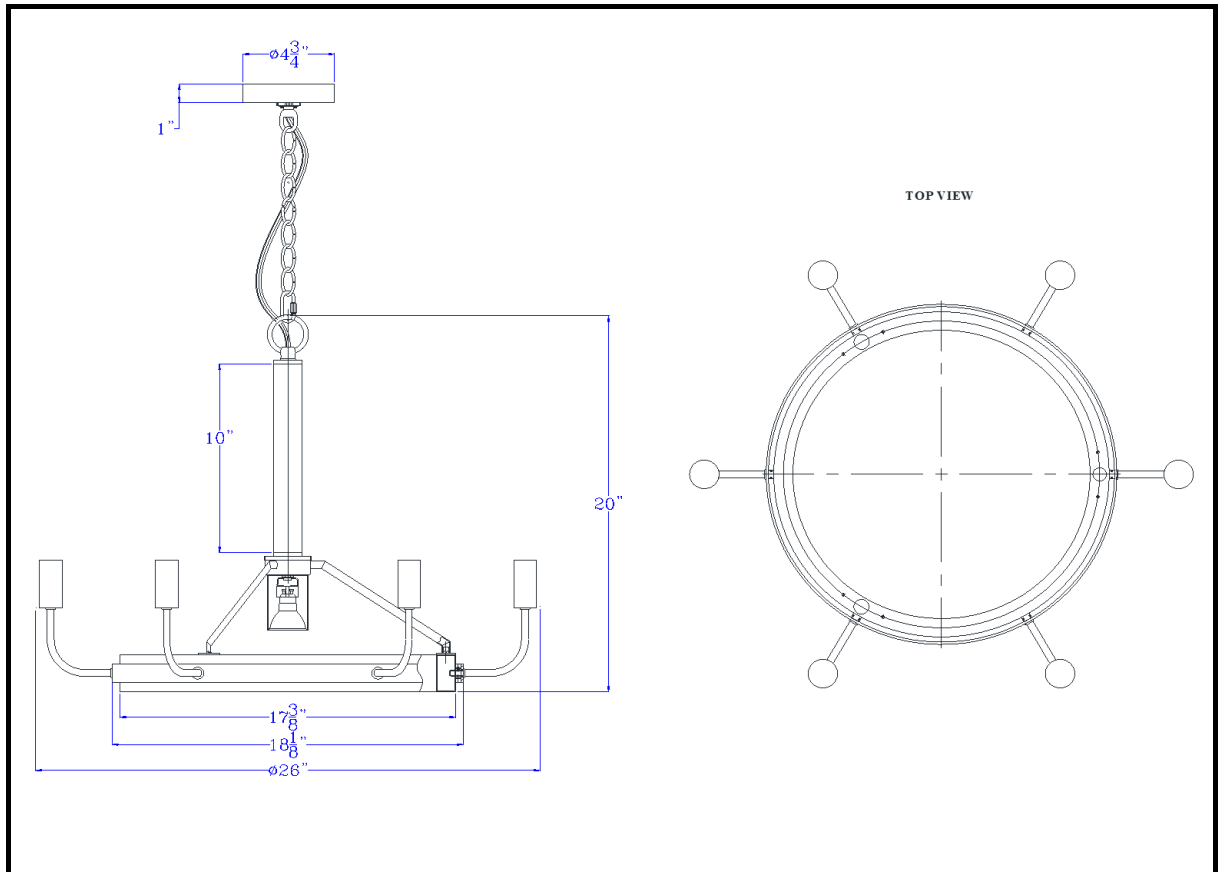

Project: \_\_\_\_\_

Catalog No.: **FX-3808-6**

Lamp/Wattage: \_\_\_\_\_

## Drawing:

**Model No:** FX-3808-6  
**Description:** Saluda 60W x 6 metal chandelier, 6W GU10 bulb included  
**Material:** Metal/Wood  
**Finish :** Chrome/oak  
**Height:** 29"  
**Width:** 26"  
**Reach:** 26"  
**Canopy:** 4 3/4"  
**Wattage :** 60W X 6+LED6W  
**Socket :** Medium Base (E26) +LED  
**Bulb:** G or A type  
**Chain Length:** 6'  
**Wire Length:** 10'  
**Wire Color:** Silver