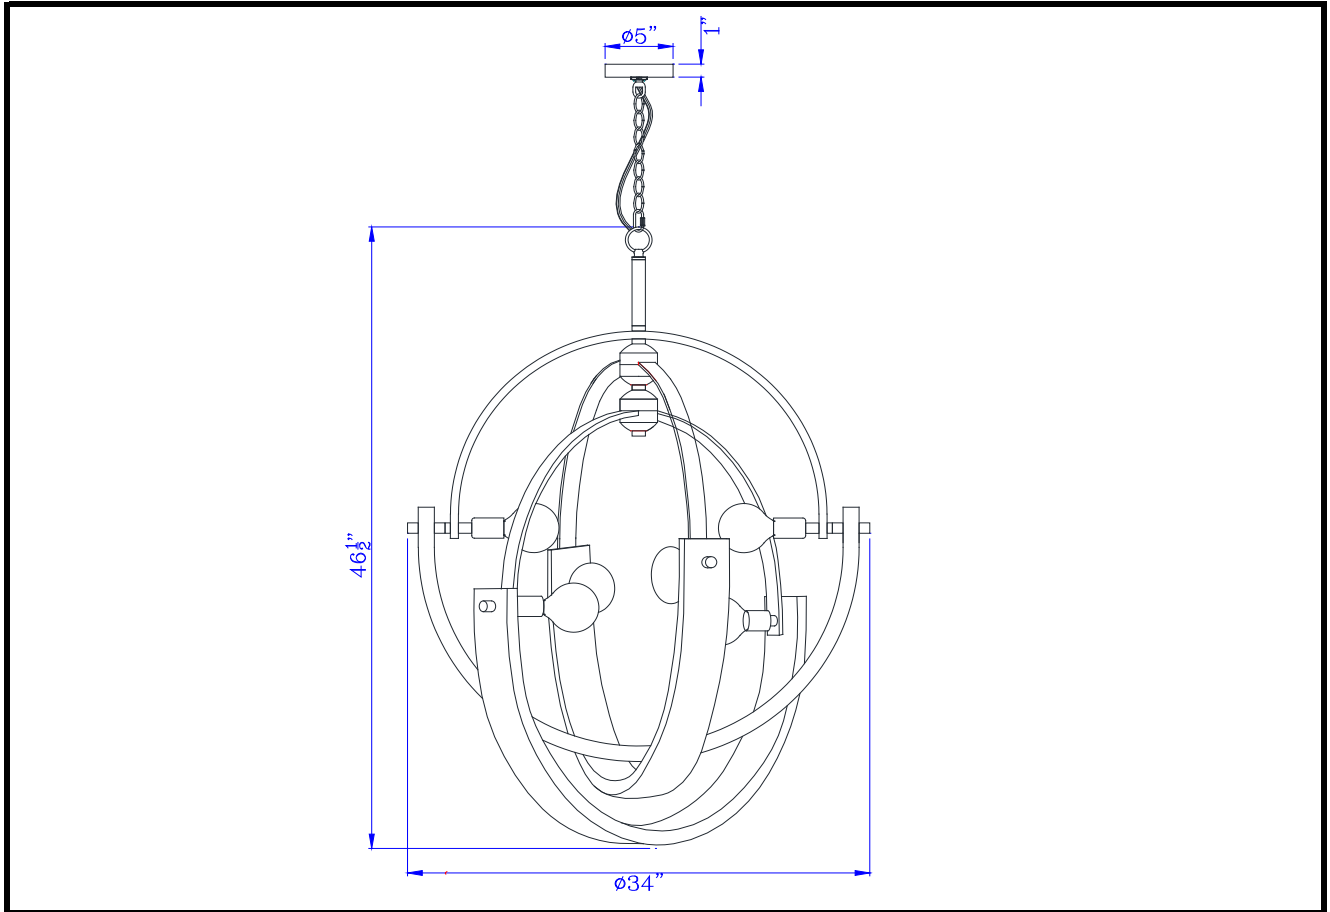

Project: \_\_\_\_\_

Catalog No.: **FX-3741-6**

Lamp/Wattage: \_\_\_\_\_

Drawing:

- Model No:** FX-3741-6  
**Description:** 60W x 6 Rauma metal/wood chandelier (Edison bulbs are NOT included)  
**Material:** Metal+Wood  
**Finish :** Wood/Brushed Steel  
**Height:** 46 1/2"  
**Width:** 34"  
**Reach:** 34"  
**Wattage :** 60Wx6  
**Socket :** Medium Base (E26)  
**Bulb:** Incandescent,CFL  
**Chain Length:** 6'  
**Wire Length:** 10'  
**Wire Color:** Silver  
**Shade No:**  
**Material:**  
**Shade size:**  
**Certificate :**