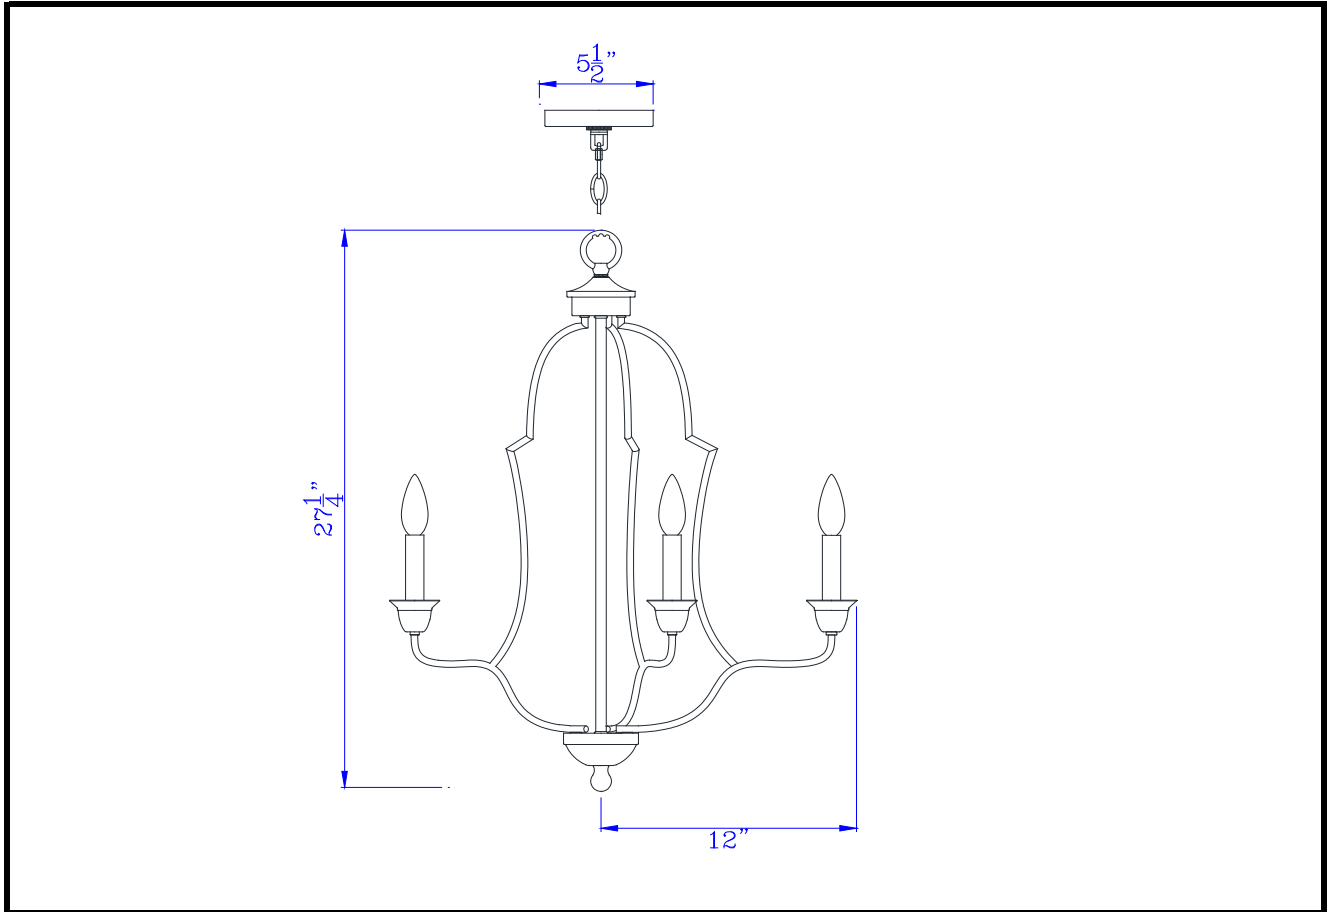

Project: \_\_\_\_\_

Catalog No.: \_\_\_\_\_

Lamp/Wattage: \_\_\_\_\_

Drawing:

- Model No:** FX-3689-5
- Description:** 60W x 5 Lebrija metal chandelier (Edison bulbs NOT included)
- Material:** METAL
- Finish :** Textured Bronze
- Height:** 27 1/4"
- Width:** 24"
- Reach:** 24"
- Wattage :** 60Wx5
- Socket :** Candelabra Base (E12)
- Bulb:** Incandescent or CFL
- Chain Length:** 6'
- Wire Length:** 10"
- Wire Color:** Black
- Shade No:** None
- Material:**
- Shade size:**
- Certificate :** 