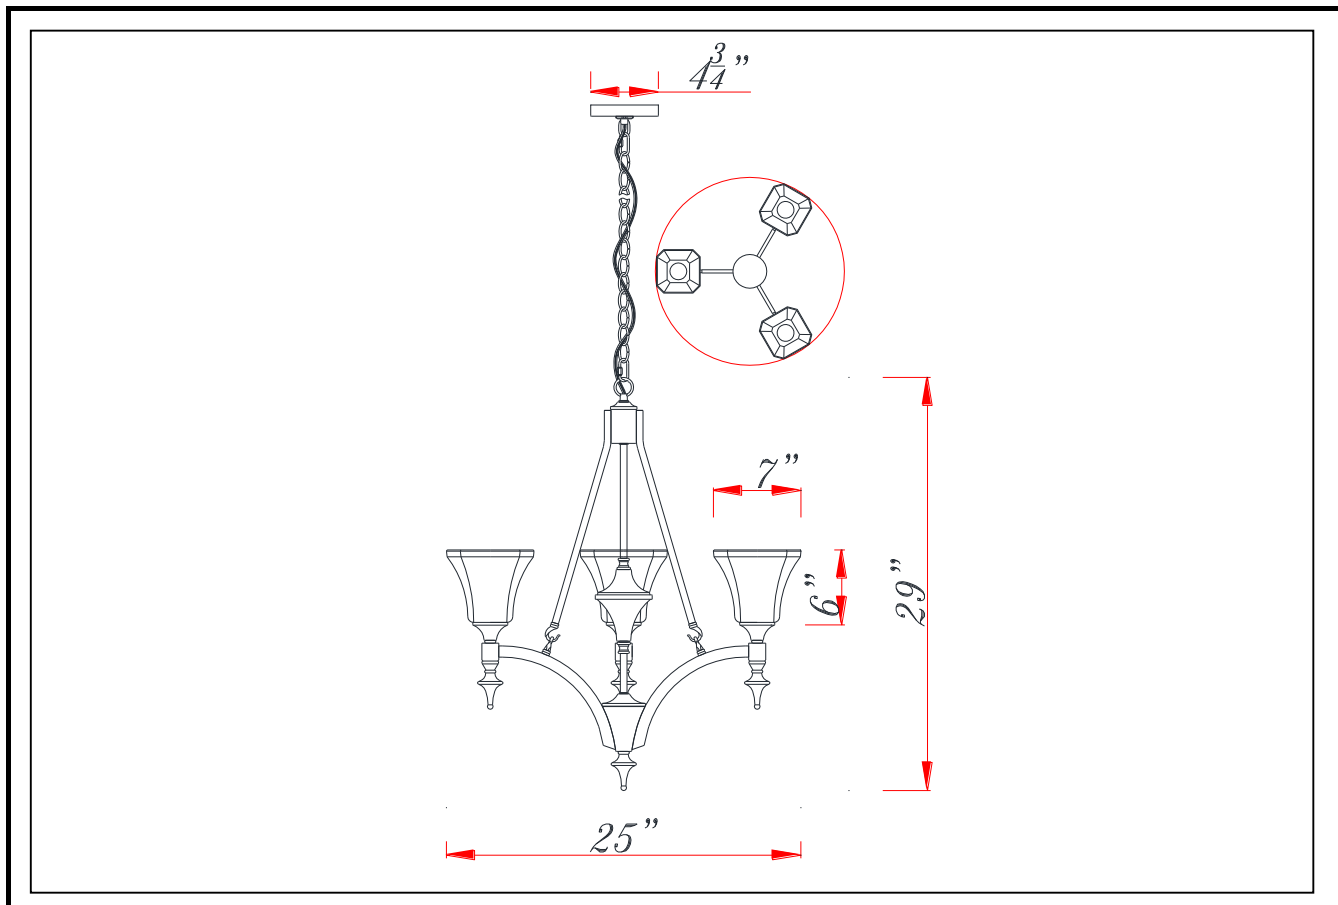

Drawing:

Model No: FX-3541/3
Description: 3 LTG Rockwood Iron Chandelier with Glass Shade
Material: Metal/Glass
Finish : Dark Bronze
Height: 29"
Width: 25"
Wattage : 60W x 3
Socket : Medium Base (E26)
Bulb: Incandescent
Chain Length: 6'
Wire Length: 10'
Wire Color: Black
Shade No:
Material: Glass
Shade size: 7"x 7"X 6"