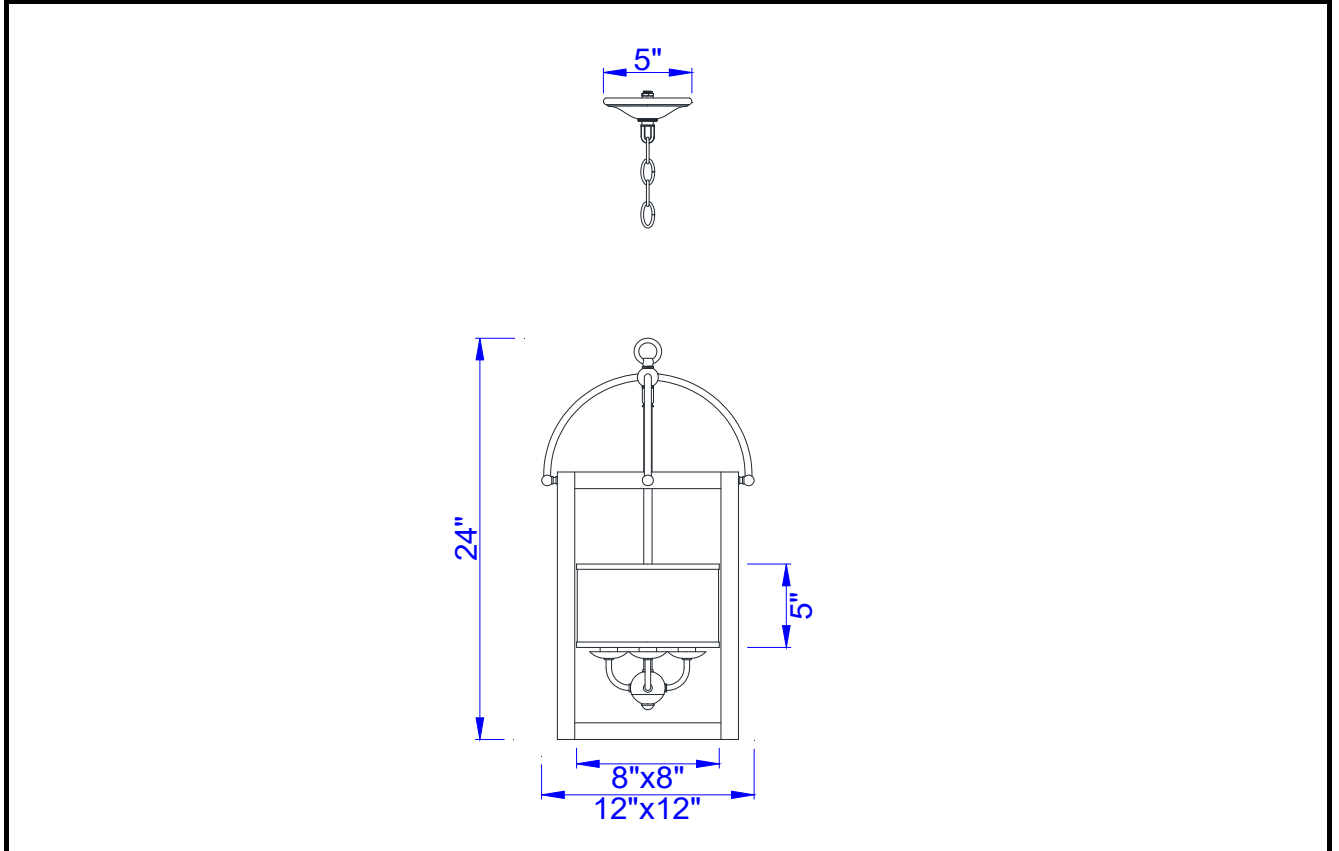

Catalog No.: FX-3536/4

Lamp/Wattage: _____

Drawing:

Model No: FX-3536/4
Description: 4 LTG Mission Wood/Metal Chandelier with Organza Shade
Material: Metal+Wood
Finish : Dark Bronze / Stained Reddish Brown
Height: 24"
Width: 12"x12"
Wattage : 60W x 4
Socket : Candelabra Base (E12)
Bulb: Incandescent
Chain Length: 6'
Wire Length: 10'
Wire Color: Brown
Shade No:
Material: Organza
Shade size: 8"x8"x5"