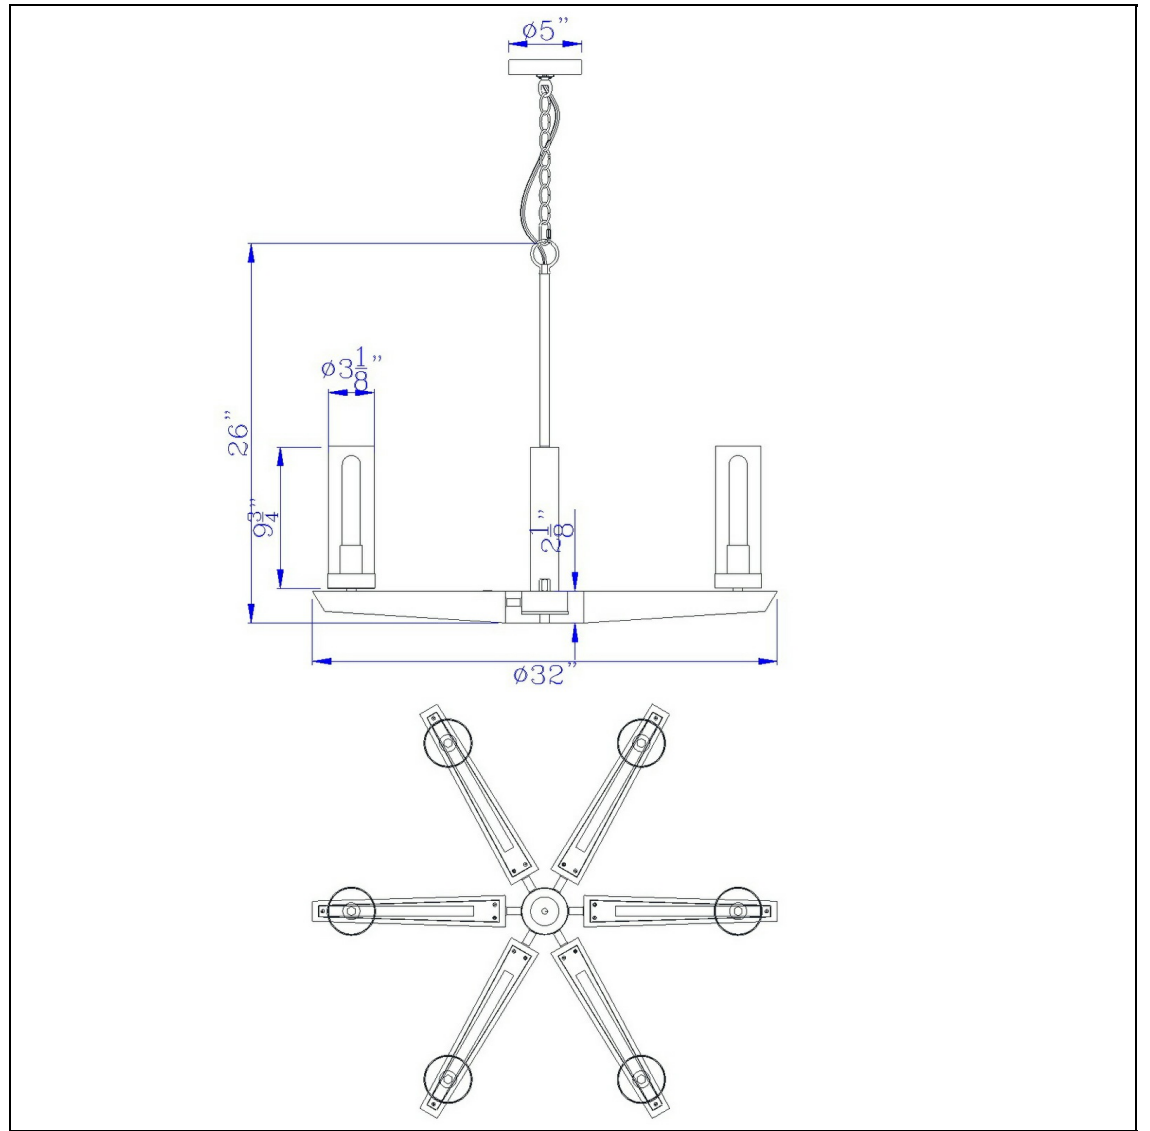

Product No. **FX-3756-6**

Description

60W x 6 Ercolano pine wood/metal chandelier with clear glass shade (Edison bulbs NOT included)  
Constructed with durable material  
Comes with 10 ft hanging wire and 6 ft chain  
Furnished with Pine wood  
Comes with clear tublar glass  
Refresh your d?cor with this plank style pine wood and metal chandelier. It features a smooth pine f

Technical Specifications

<b>UPC</b>	020193067284	<b>Shade Top1</b>	3.13
<b>Wattage</b>	60W X 6	<b>Shade Bottom1</b>	3.13
<b>Switch Type</b>	E26	<b>Shade Side</b>	9.75
<b>Bulb Base</b>	E26	<b>Carton 1 Dimensions</b>	35.00 x 7.80 x 32.50
<b>Color</b>	Wood/brushed Steel	<b>Carton 2 Dimensions</b>	0.00 x 0.00 x 32.50
		<b>Package Dimensions</b>	L: 32.50 W: 7.80 H: 35.00