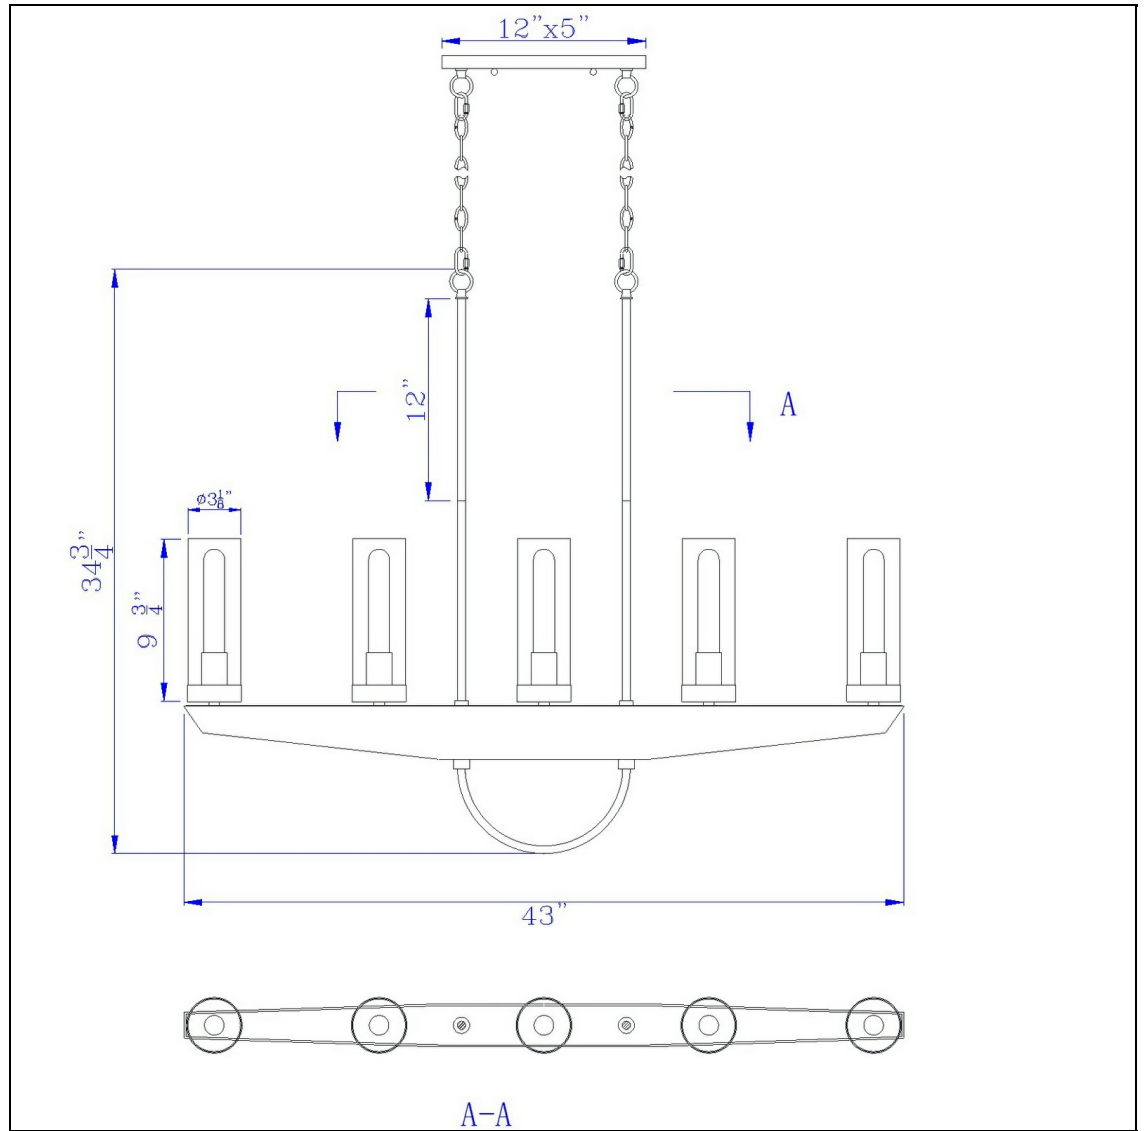

Product No. **FX-3756-5**

Description

60W x 5 Ercolano pine wood/metal island chandelier with clear glass shade (Edison bulbs NOT included)  
Constructed with durable material  
Comes with 6 ft chain  
Furnished with Pine wood  
Comes with clear tublar glass  
Sail boat shape design  
Refresh your d?cor with this plank style pine wood and metal chandelier. It features a smooth pine f

Technical Specifications

<b>UPC</b>	020193067284	<b>Shade Top1</b>	3.13
<b>Wattage</b>	60W X 5	<b>Shade Bottom1</b>	3.13
<b>Switch Type</b>	E26	<b>Shade Side</b>	9.75
<b>Bulb Base</b>	E26	<b>Carton 1 Dimensions</b>	14.80 x 9.50 x 45.50
<b>Number of Lights</b>	5	<b>Carton 2 Dimensions</b>	0.00 x 0.00 x 45.50
<b>Color</b>	Wood/brushed Steel	<b>Package Dimensions</b>	L: 45.50 W: 9.50 H: 14.80