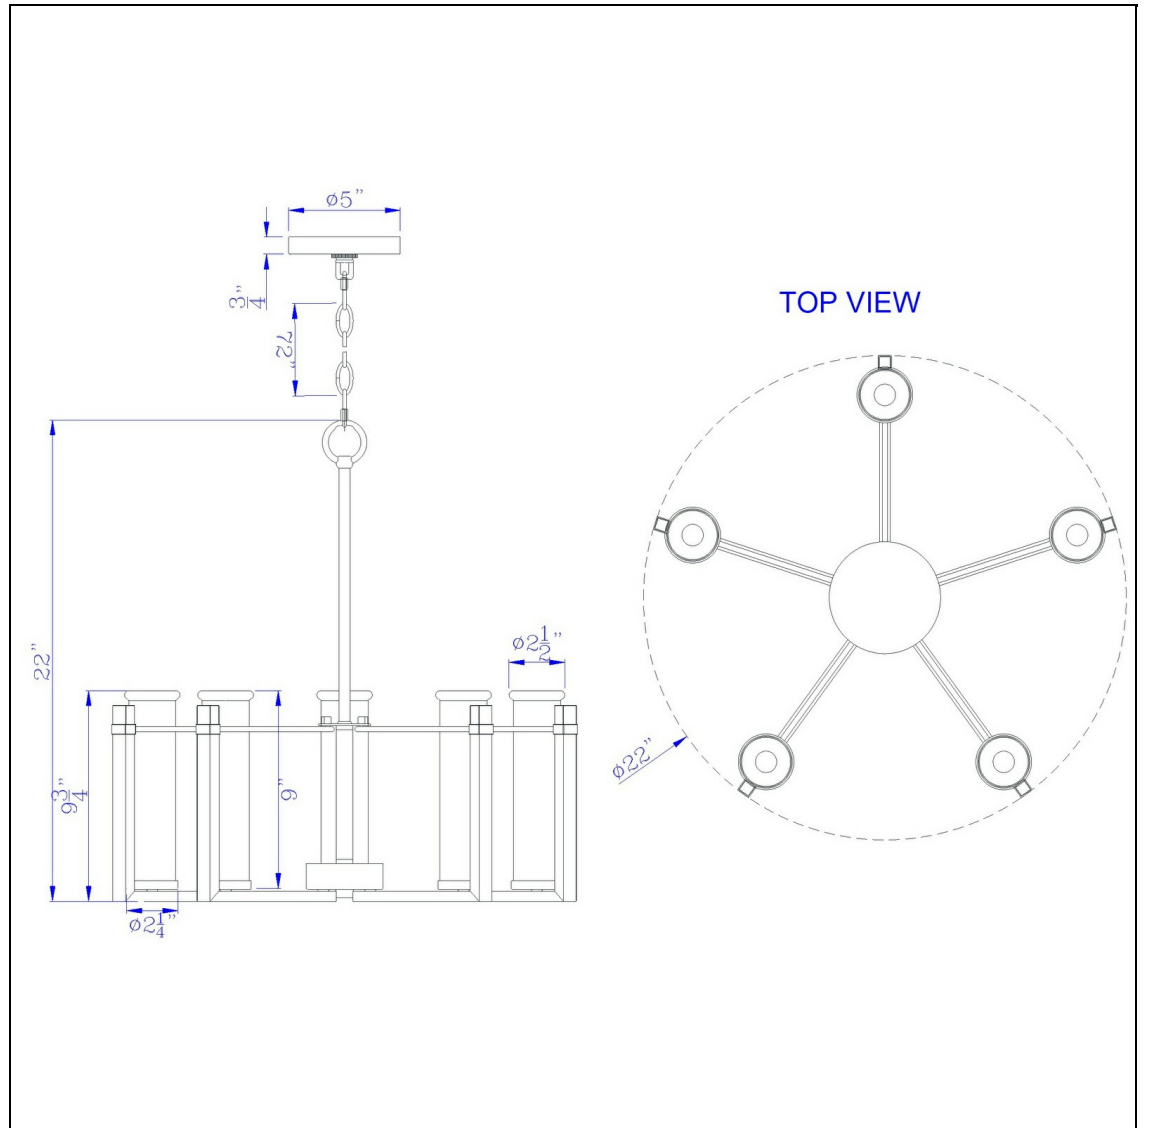

Product No. **FX-3751-5**

Description

60Wx 5 Olivette metal chandelier with glass shade
 Constructed with durable material
 Comes with 10 ft hanging wire and 6 ft chain
 Test tube glass design
 Old nostalge lantern design
 metal in white washed wood finish
 Refresh your d?cor with this white washed metal and wood chandelier. It features an upright design w

Technical Specifications

UPC	020193067284	Shade Top1	2.50
Wattage	60W X 5	Shade Bottom1	2.25
Switch Type	E12	Shade Side	9.00
Bulb Base	E12	Carton 1 Dimensions	25.00 x 12.00 x 11.50
Number of Lights	5	Carton 2 Dimensions	0.00 x 0.00 x 11.50
Color	White Washed	Package Dimensions	L: 11.50 W: 12.00 H: 25.00