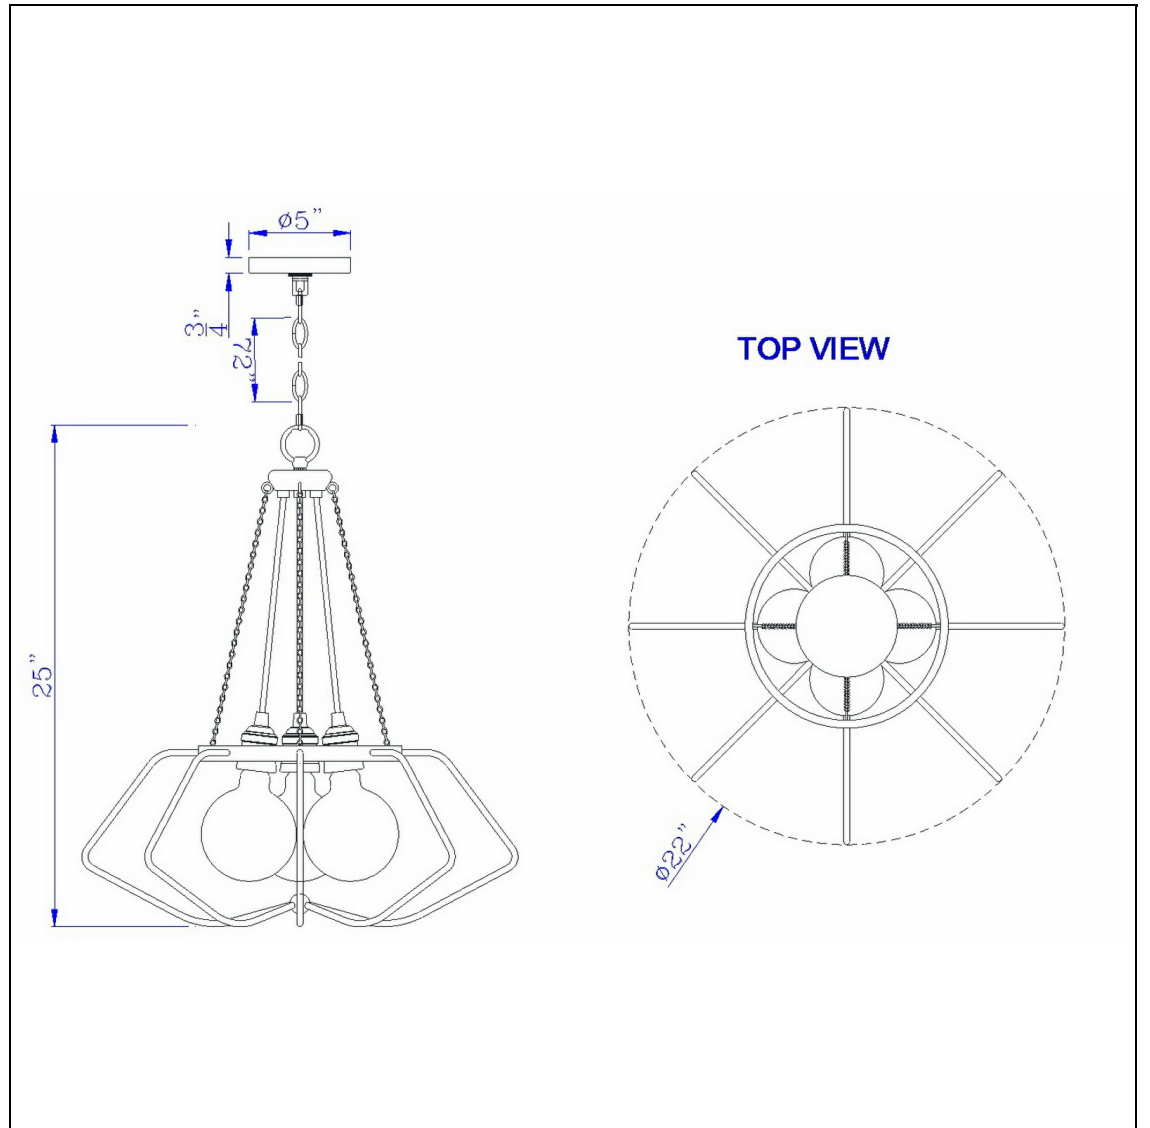

Product No. **FX-3750-4**

Description

60W x 4 Ladue metal chandelier (Edison bulbs shown ARE included)
Constructed with durable material
Comes with 10 ft hanging wire and 6 ft chain
Edison bulbs included
chrome Socket
Open see through design
All eyes will be on this modern two tone chandelier. It features an open wrought iron frame in black

Technical Specifications

UPC	020193067284
Wattage	60W X 4
Switch Type	E26
Bulb Base	E26
Number of Lights	4
Color	Black/Chrome

Carton 1 Dimensions	11.30 x 24.80 x 24.80
Carton 2 Dimensions	0.00 x 0.00 x 24.80
Package Dimensions	L: 24.80 W: 24.80 H: 11.30