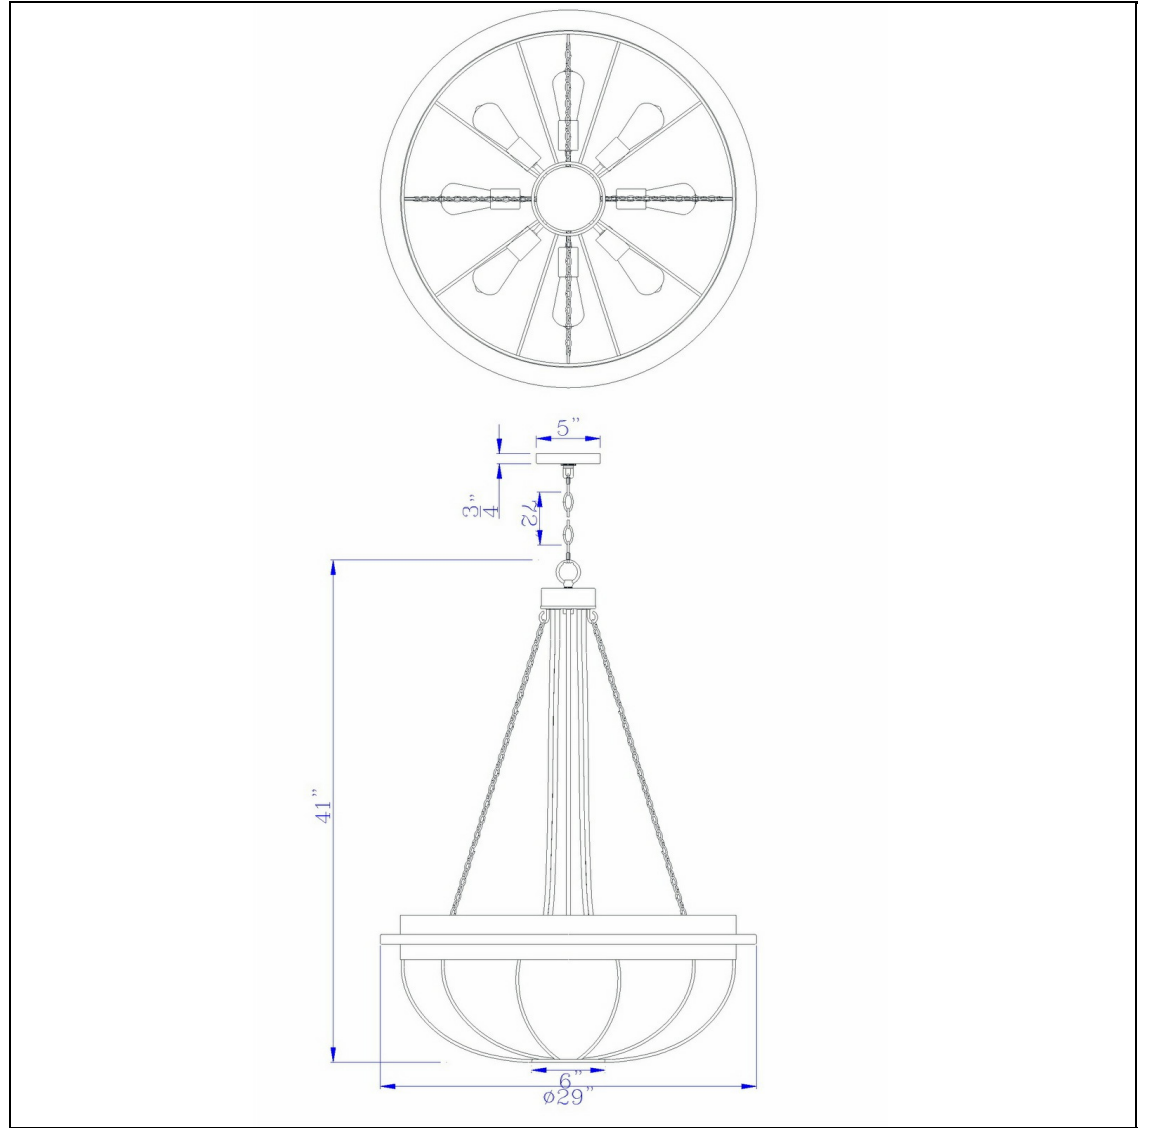

Product No. **FX-3748-8**

Description

60W x 8 Nixa metal chandelier (Edison bulbs NOT included)
Constructed with durable material
Comes with 10 ft hanging wire and 6 ft chain
hand crafted iron
dome shape
Featuring a rusty lodge design
feature guarded metal cage design
Update your decor with this round dove gray chandelier. This eight light matte metal fixture features

Technical Specifications

UPC	020193067284	Carton 1 Dimensions	14.50 x 33.80 x 33.80
Wattage	60W X 8	Carton 2 Dimensions	0.00 x 0.00 x 33.80
Switch Type	E26	Package Dimensions	L: 33.80 W: 33.80 H: 14.50
Bulb Base	E26		
Number of Lights	8		
Color	Dove Grey		