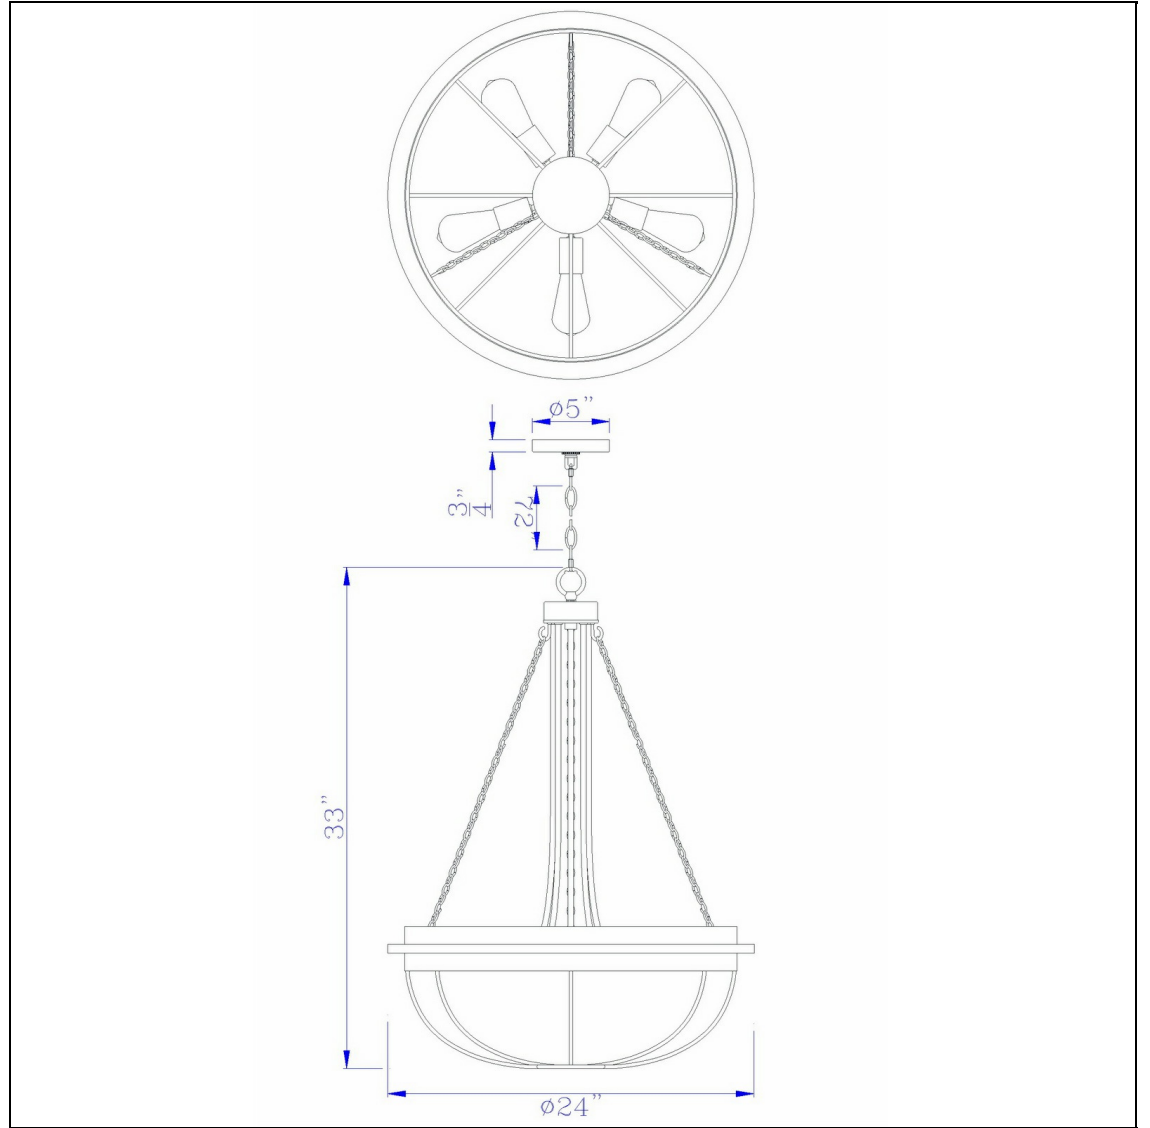

Product No. **FX-3748-5**

Description

60W x 5 Nixa metal chandelier (Edison bulbs NOT included)
Constructed with durable material
Comes with 10 ft hanging wire and 6 ft chain
hand crafted iron
dome shape
Featuring a rusty lodge design
feature guarded metal cage design
Update your decor with this round dove gray chandelier. This five light matte metal fixture features

Technical Specifications

UPC	020193067284	Carton 1 Dimensions	12.50 x 29.30 x 29.30
Wattage	60W X 5	Carton 2 Dimensions	0.00 x 0.00 x 29.30
Switch Type	E26	Package Dimensions	L: 29.30 W: 29.30 H: 12.50
Bulb Base	E26		
Number of Lights	5		
Color	Dove Grey		