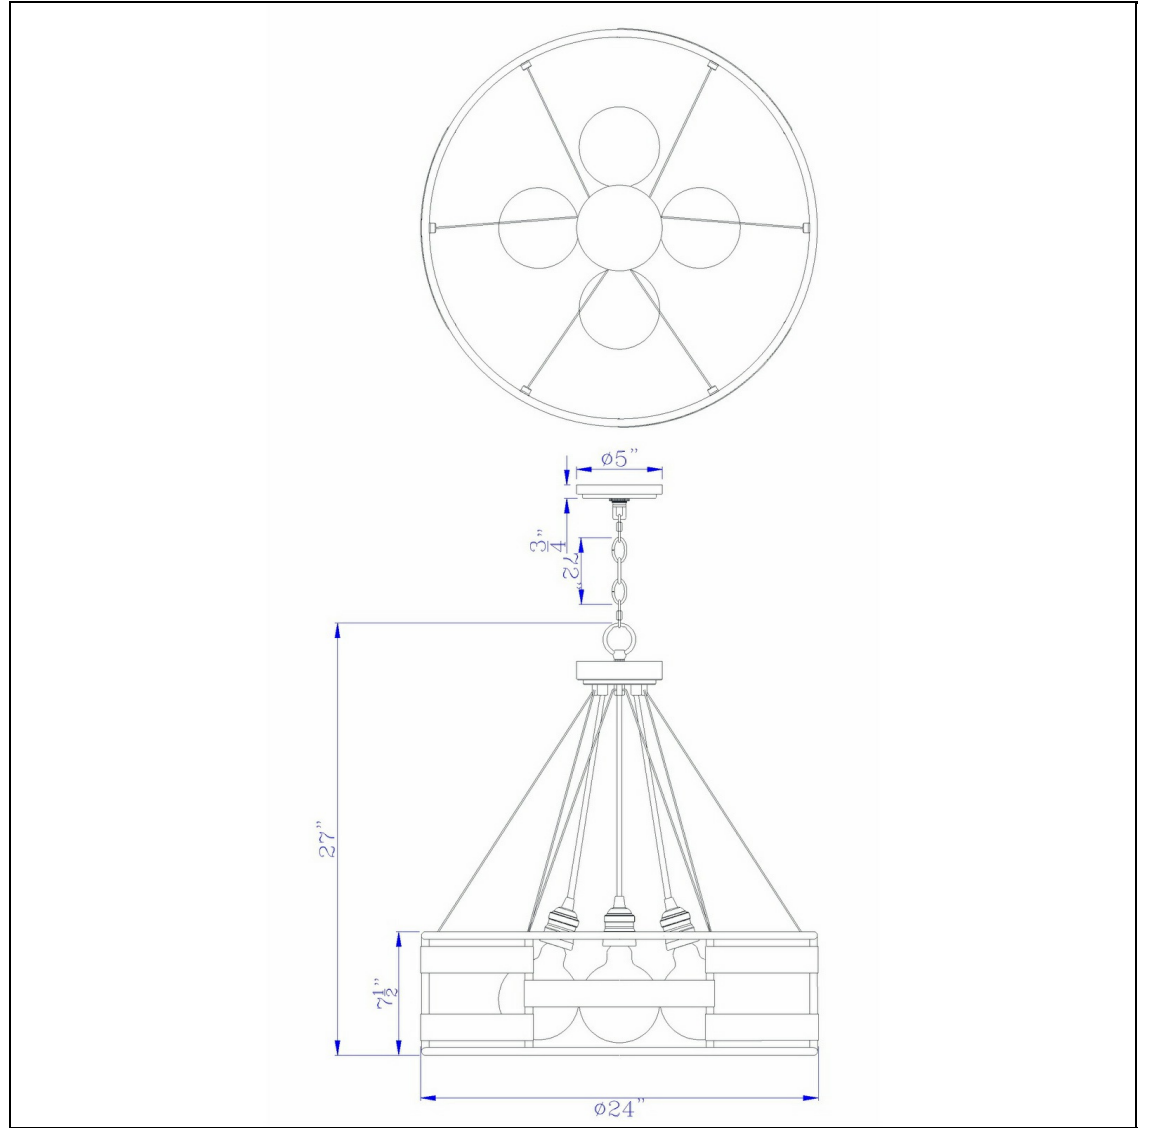

Product No. **FX-3747-4**

Description

60W x 4 Rochefort metal chandelier (Edison bulbs shown ARE included)
Constructed with durable material
Comes with 10 ft hanging wire and 6 ft chain
hand crafted iron
Comes with Edison bulbs
Suspended steel cable design
Featuring a rusty lodge design
Cluster light source design
Update your d?cor with this round rust finish chandelier.This four light rustic metal fixture featur

Technical Specifications

UPC	020193067284	Carton 1 Dimensions	11.00 x 26.00 x 26.00
Wattage	60W X 4	Carton 2 Dimensions	0.00 x 0.00 x 26.00
Switch Type	E26	Package Dimensions	L: 26.00 W: 26.00 H: 11.00
Bulb Base	E26		
Number of Lights	4		
Color	Rust		