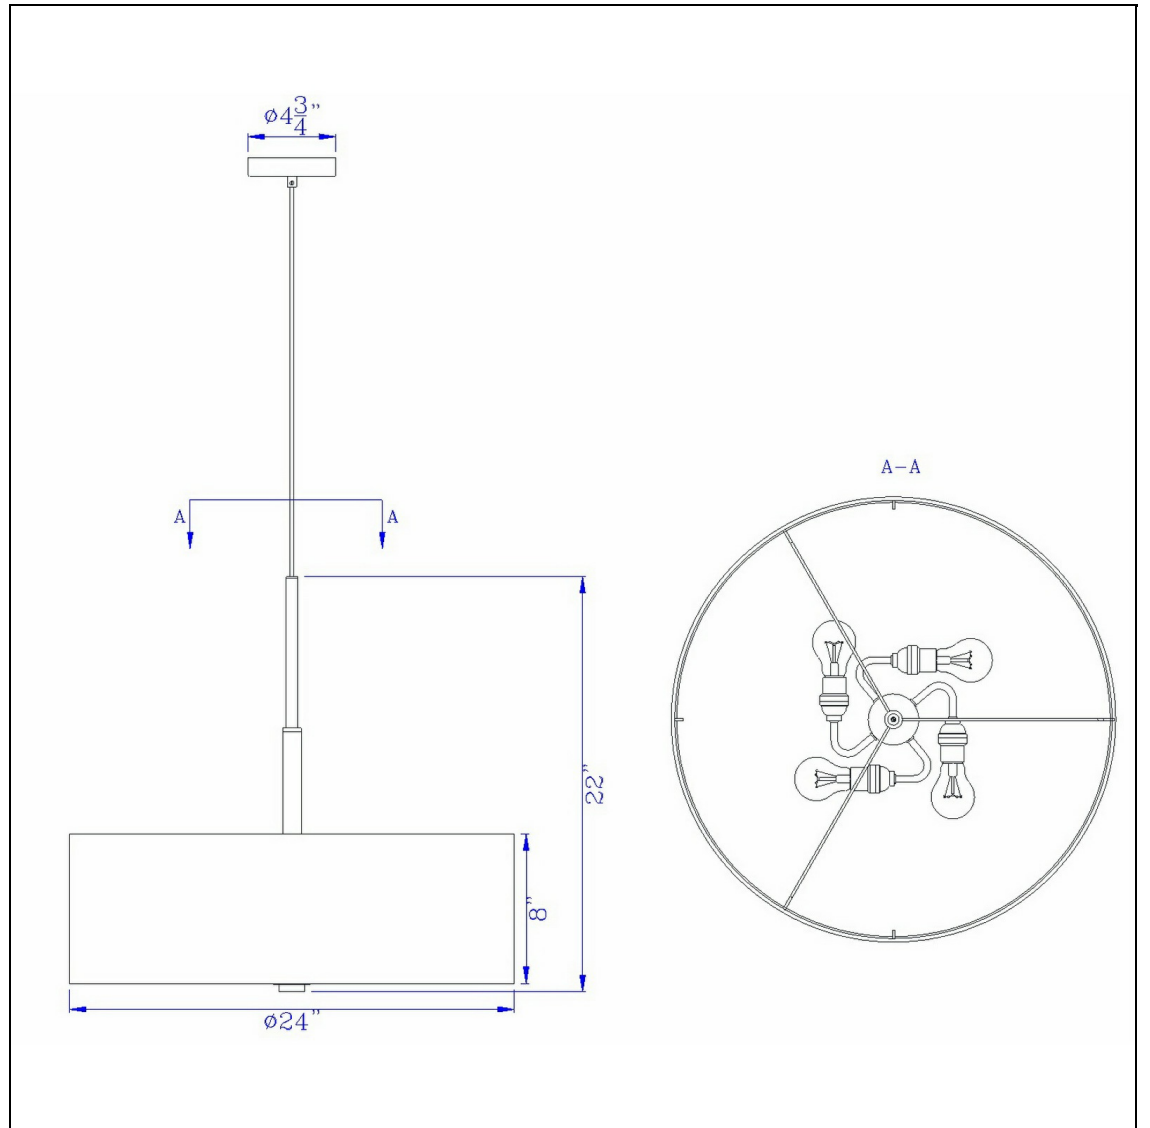

Product No. **FX-3744-GRA**

Description

60W x 4 Lonoke pendant fixture with hardback drum shade
Constructed with durable material
Come with 72" customizable cord
Drum shade
5 lights
Canopy included
Metal two steps decoration pole
Grey color shade
Add a pop of color to your d?cor with this grey drum pendant light. It features a smooth fabric drum

Technical Specifications

UPC	020193067284	Shade Top1	24.00
Wattage	60W X 4	Shade Bottom1	24.00
Switch Type	E26	Shade Side	8.00
Bulb Base	E26	Carton 1 Dimensions	10.80 x 25.50 x 25.50
Number of Lights	4	Carton 2 Dimensions	0.00 x 0.00 x 25.50
Color	Grey	Package Dimensions	L: 25.50 W: 25.50 H: 10.80