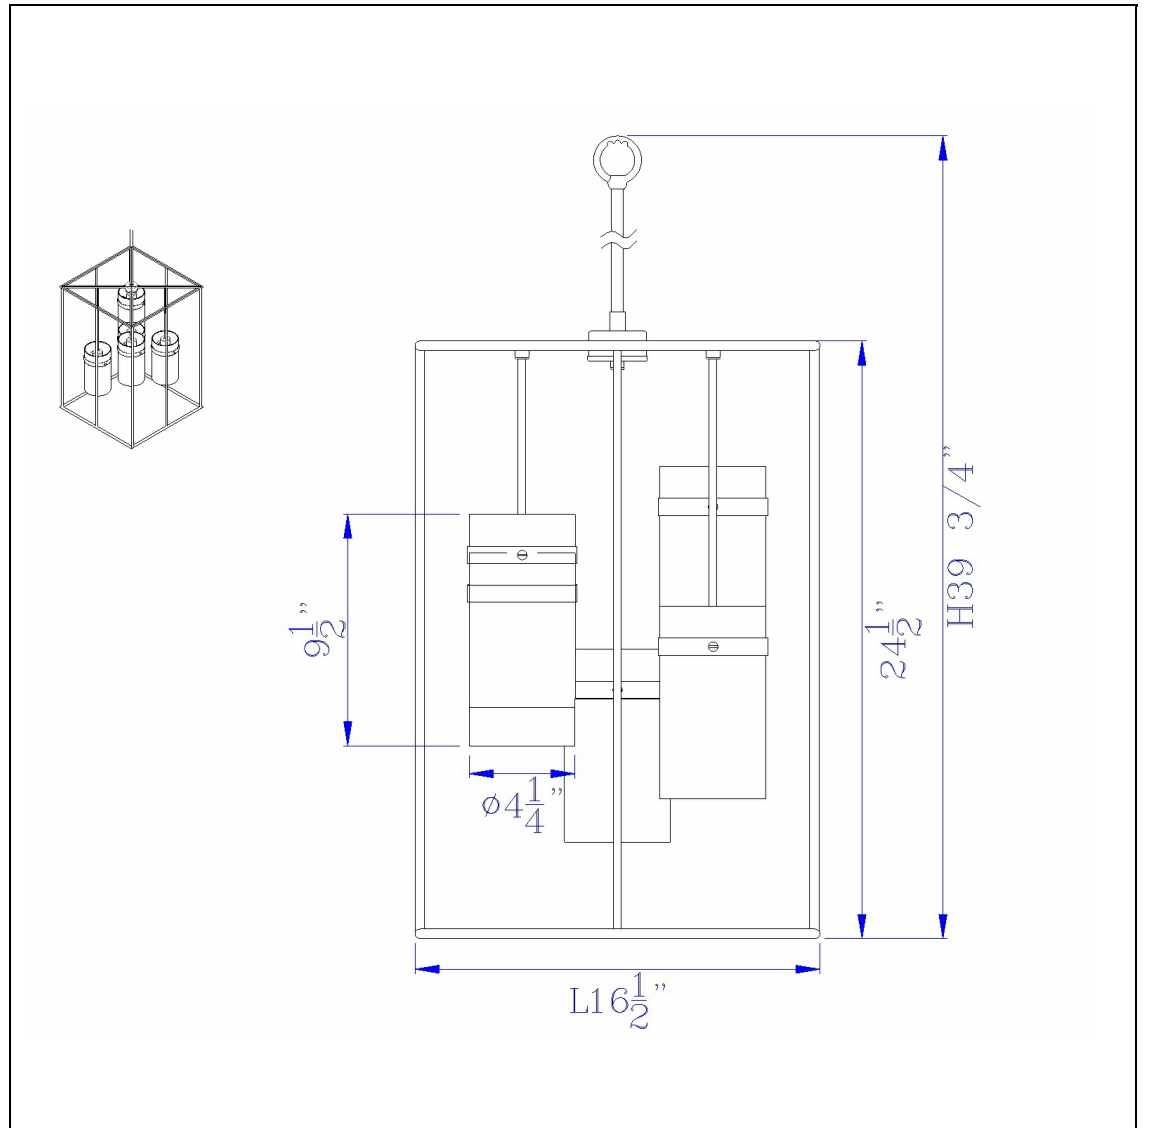

Product No. **FX-3680-5**

Description

60W X 5 Cremona Glass Pendant Fixture  
(Edison Bulbs Not Included)  
Durable Metal and Glass Construction  
Ships in One Carton  
Hand Blown Glass  
Includes 6 Feet of Chain  
39.75" Heigh Metal Pendant with Glass  
Shades in Black/Antique Brass Finish

Technical Specifications

<b>UPC</b>	020193067284	<b>Shade Top1</b>	4.25
<b>Wattage</b>	60W X 5	<b>Shade Bottom1</b>	4.25
<b>Lumen</b>	X	<b>Shade Side</b>	9.50
<b>Switch Type</b>	Hardwired	<b>Carton 1 Dimensions</b>	28.50 x 19.00 x 19.00
<b>Bulb Base</b>	E26	<b>Carton 2 Dimensions</b>	0.00 x 0.00 x 19.00
<b>Number of Lights</b>	5	<b>Package Dimensions</b>	L: 19.00 W: 19.00 H: 28.50
<b>Color</b>	Black/Antique Brass		
<b>Base Color</b>	Black/Antique Brass		