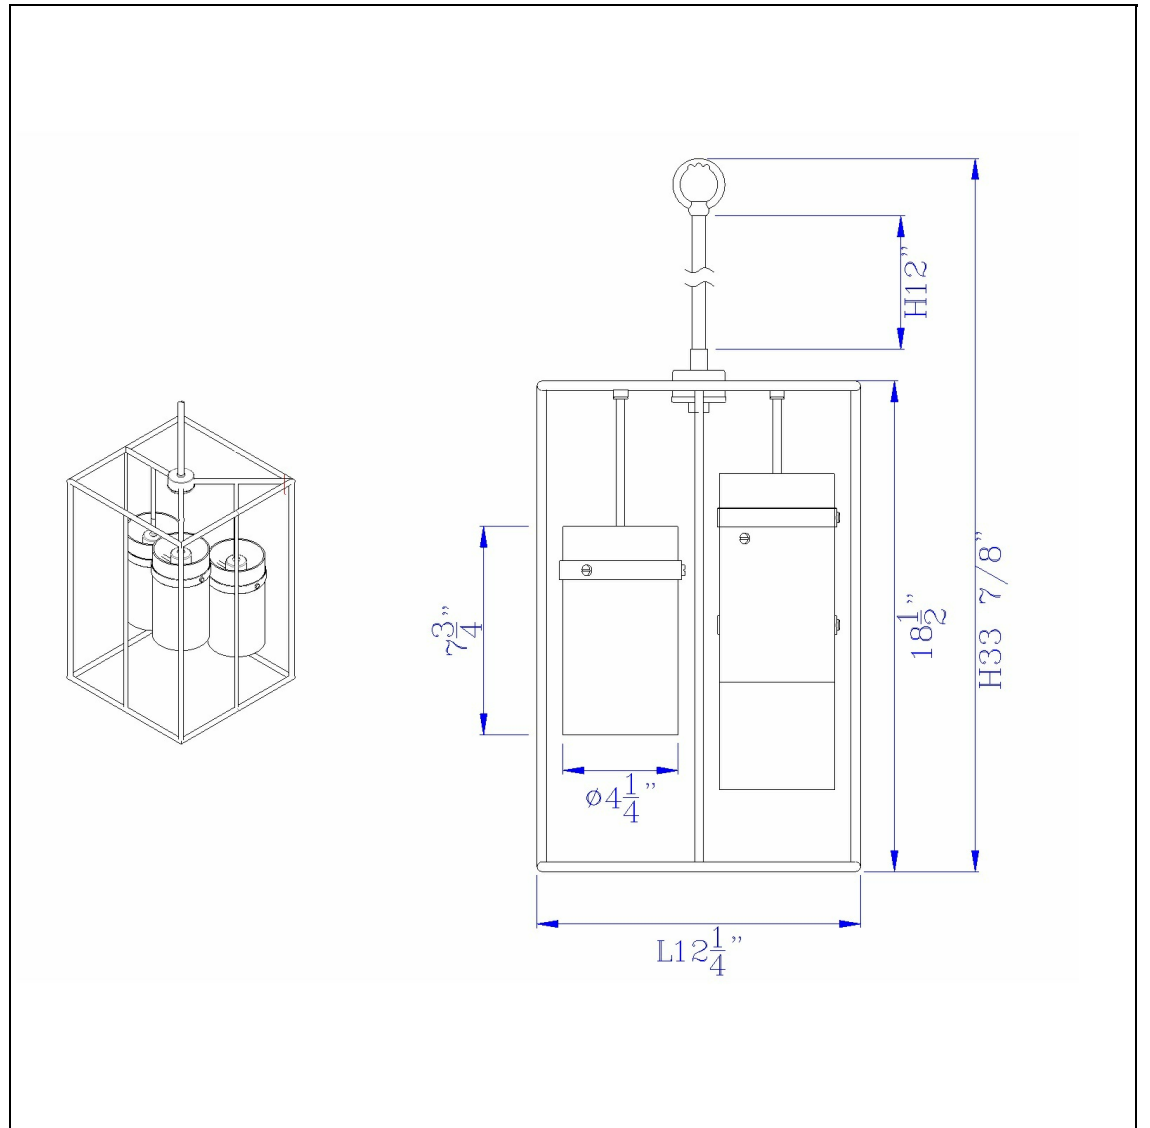

Product No. **FX-3680-3**

Description

60W X 3 Cremona Glass Pendant Fixture  
(Edison Bulbs Not Included)  
Durable Metal and Glass Construction  
Ships in One Carton  
Hand Blown Glass  
Includes 6 Feet of Chain  
33.88" Heigh Metal Pendant with Glass  
Shades in Black/Antique Brass Finish

Technical Specifications

<b>UPC</b>	020193067284	<b>Shade Top1</b>	4.25
<b>Wattage</b>	60W X 3	<b>Shade Bottom1</b>	4.25
<b>Lumen</b>	X	<b>Shade Side</b>	7.75
<b>Switch Type</b>	Hardwired	<b>Carton 1 Dimensions</b>	22.50 x 10.80 x 10.80
<b>Bulb Base</b>	E26	<b>Carton 2 Dimensions</b>	0.00 x 0.00 x 10.80
<b>Number of Lights</b>	3	<b>Package Dimensions</b>	L: 10.80 W: 10.80 H: 22.50
<b>Color</b>	Black/Antique Brass		
<b>Base Color</b>	Black/Antique Brass		