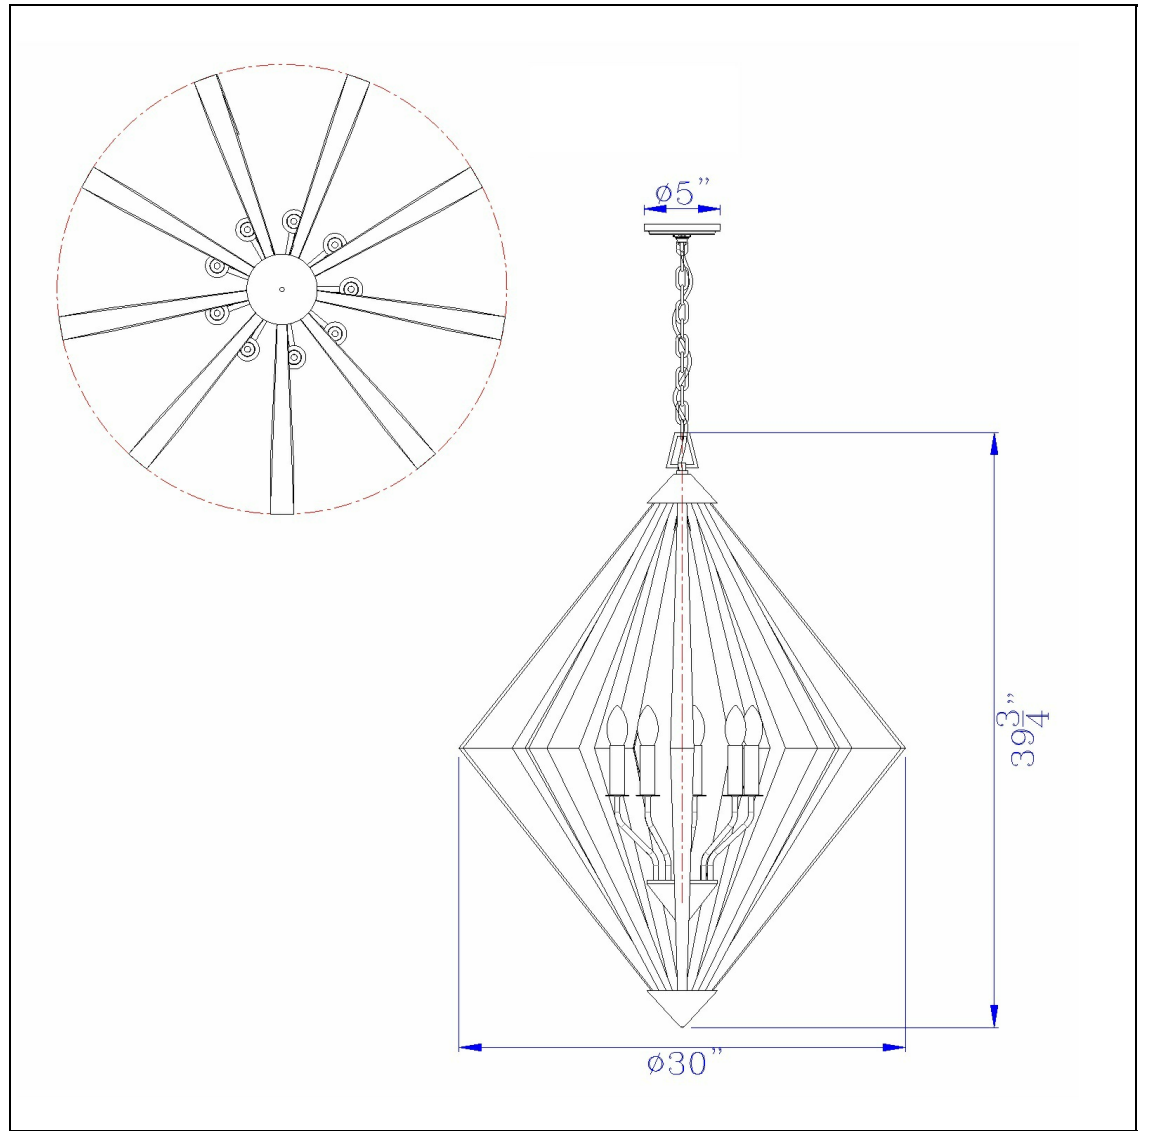

Product No. **FX-3679-9**

Description

60W X 9 Arezzo Wood Chandelier
Durable Metal and Wood Construction
Ships in One Carton
Includes 6 Foot Chain
Includes 10 Feet of Wire
Uses Nine 40 Watt Max. Candelabra Base Bulbs
40" Height Chandelier in Wood

Technical Specifications

UPC	020193067284
Wattage	60W X 9
Lumen	X
Switch Type	Hardwired
Bulb Base	E12
Number of Lights	9
Color	Wood
Base Color	Wood

Carton 1 Dimensions	40.50 x 13.30 x 32.80
Carton 2 Dimensions	0.00 x 0.00 x 32.80
Package Dimensions	L: 32.80 W: 13.30 H: 40.50