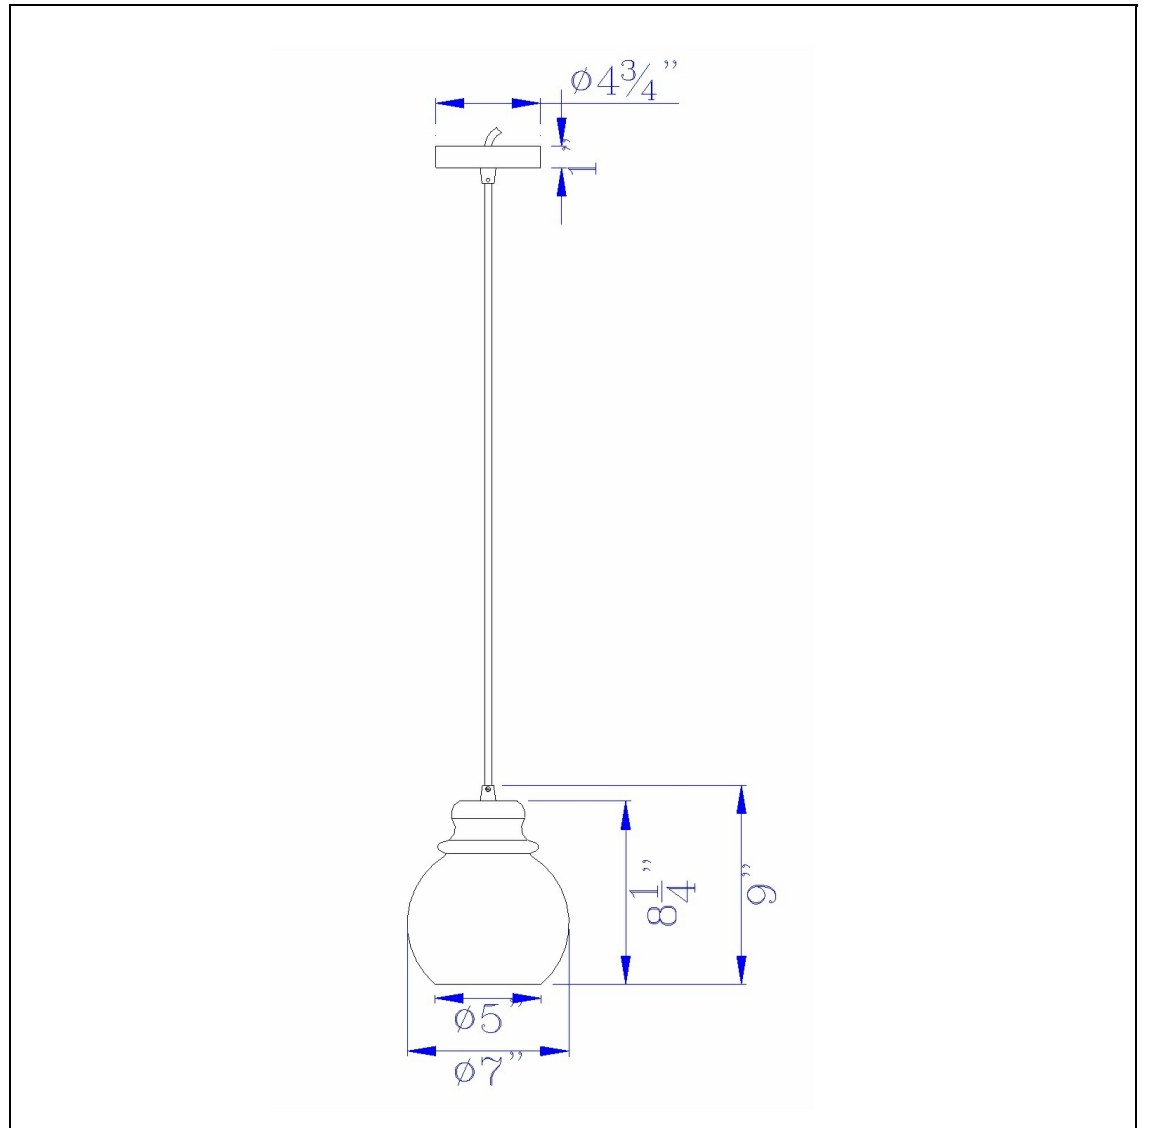

Product No. **FX-3673-1**

Description

60W Aversa Rippled Glass Pendant (Edison Bulb Not Included)  
Durable Glass and Metal Construction  
Ships in One Carton  
Includes 6 Foot Cord  
Uses One Medium Base 60 Watt Max. Bulb  
Canopy Included  
9" Height Glass Pendant in Amber Finish and 72" Cord

Technical Specifications

|                         |              |                            |                          |
|-------------------------|--------------|----------------------------|--------------------------|
| <b>UPC</b>              | 020193067284 | <b>Shade Bottom1</b>       | 7.00                     |
| <b>Wattage</b>          | 60W          | <b>Shade Side</b>          | 9.00                     |
| <b>Lumen</b>            | X            | <b>Carton 1 Dimensions</b> | 9.90 x 9.90 x 14.50      |
| <b>Switch Type</b>      | Hardwired    | <b>Carton 2 Dimensions</b> | 0.00 x 0.00 x 14.50      |
| <b>Bulb Base</b>        | E26          | <b>Package Dimensions</b>  | L: 14.50 W: 9.90 H: 9.90 |
| <b>Number of Lights</b> | 1            |                            |                          |
| <b>Color</b>            | Amber        |                            |                          |
| <b>Base Color</b>       | Amber        |                            |                          |