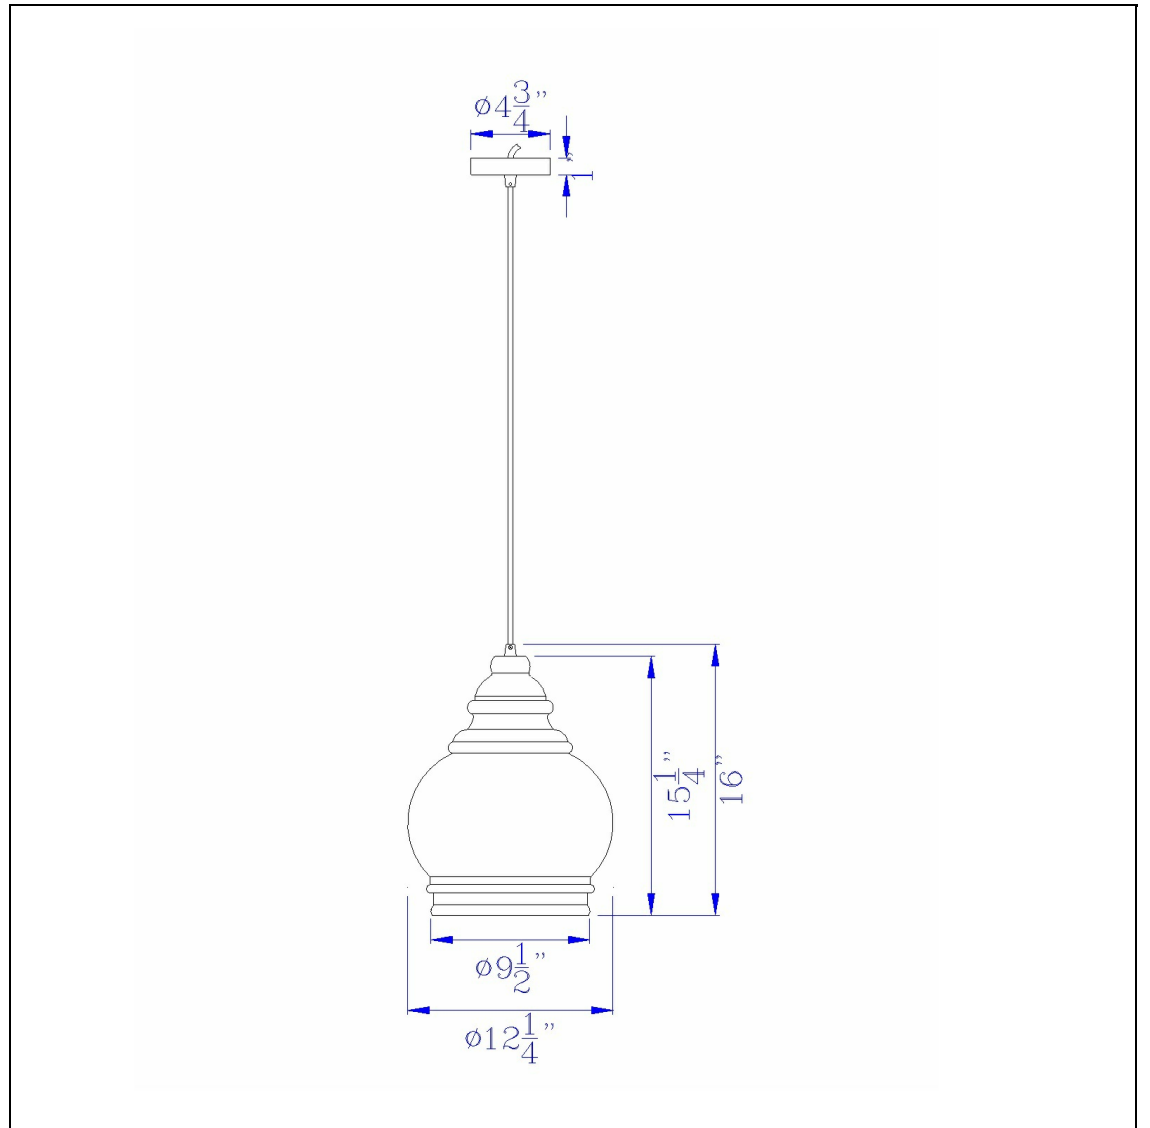

Product No. **FX-3671-1**

Description

60W Rovigo Rippled Glass Pendant
(Edison Bulb Not Included)
Durable Glass and Metal Construction
Ships in One Carton
Includes 6 Foot Cord
Uses One Medium Base 60 Watt Max. Bulb
Canopy Included
12.25" Height Glass Pendant in Amber
Finish and 72" Cord

Technical Specifications

UPC	020193067284	Shade Bottom1	12.25
Wattage	60W	Shade Side	16.00
Lumen	X	Carton 1 Dimensions	15.50 x 15.50 x 18.50
Switch Type	Hardwired	Carton 2 Dimensions	0.00 x 0.00 x 18.50
Bulb Base	E26	Package Dimensions	L: 18.50 W: 15.50 H: 15.50
Number of Lights	1		
Color	Amber		
Base Color	Amber		