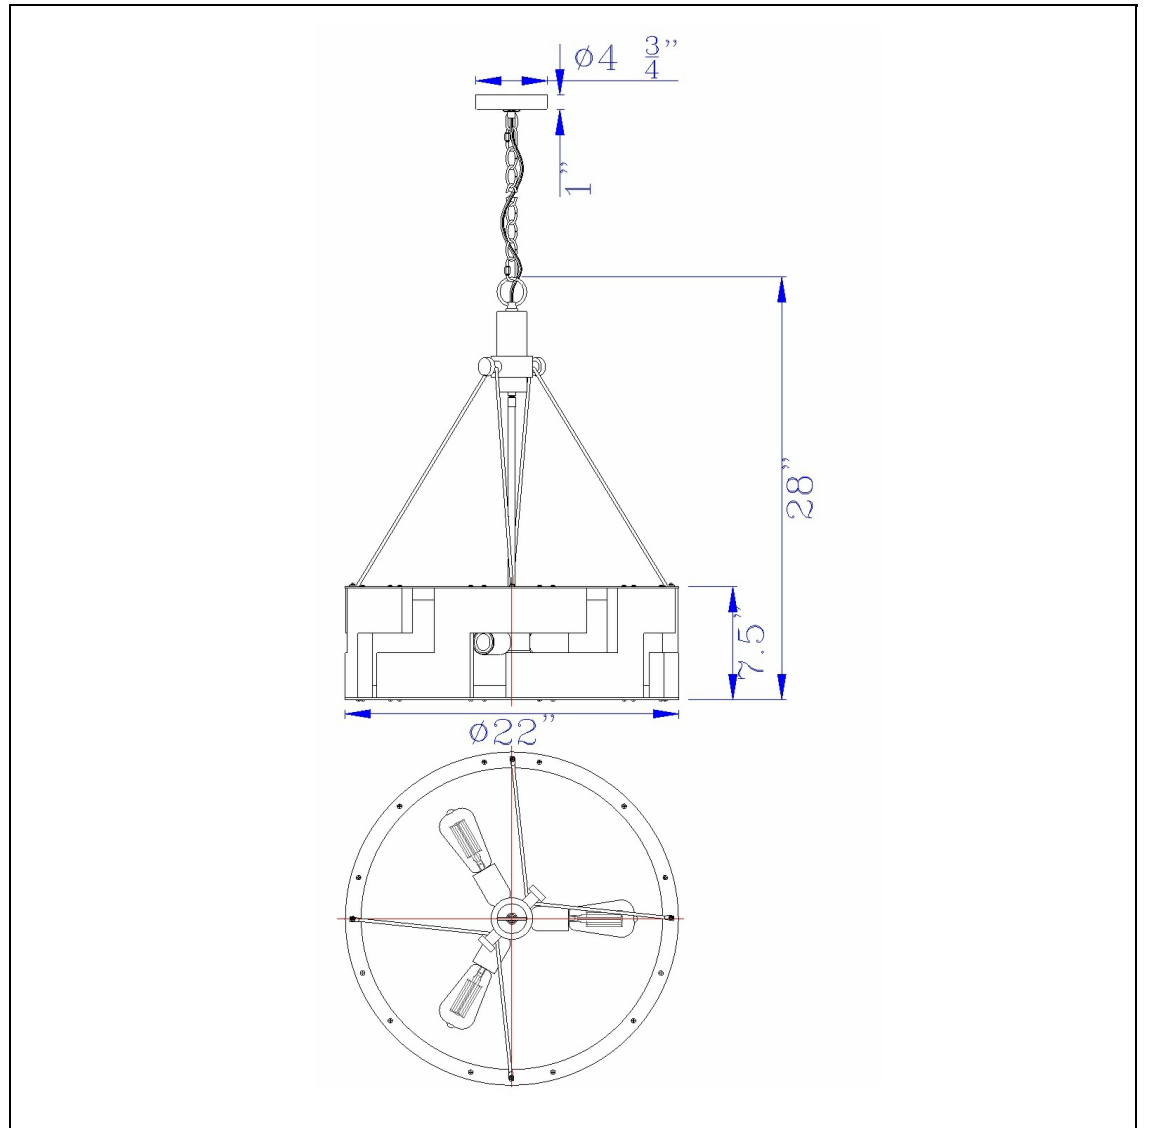

Product No. **FX-3670-3**

Description

60W X 3 Bradford Metal And Wood Chandelier (Edison Bulbs Not Included)
Durable Metal and Wood Construction
Ships in One Carton
Smoky Wood Accents
28" Height Metal Chandelier in Smoky Wood Finish

Technical Specifications

UPC	020193067284	Carton 1 Dimensions	12.00 x 24.00 x 24.00
Wattage	60W X 3	Carton 2 Dimensions	0.00 x 0.00 x 24.00
Lumen	X	Package Dimensions	L: 24.00 W: 24.00 H: 12.00
Switch Type	Hardwired		
Bulb Base	E26		
Number of Lights	3		
Color	Smoky Wood		
Base Color	Smoky Wood		