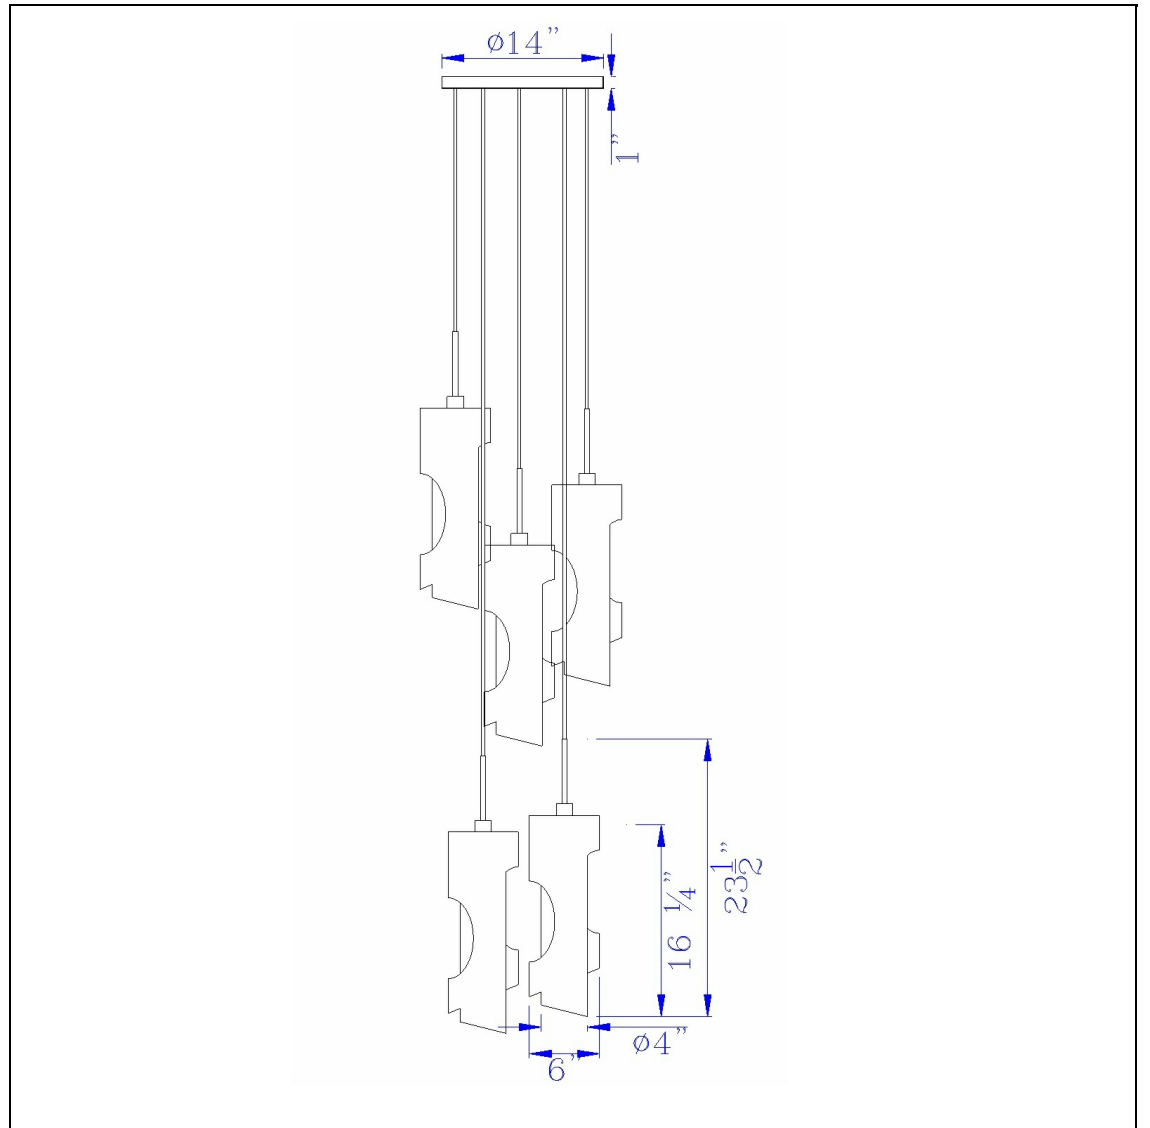

Product No. **FX-3669-5**

Description

60W X 5 Zamora 5 Light Wood Pendant  
With Clear Glass Shade (Edison Bulbs Not  
Included)  
Durable Glass and Metal Construction  
Decorative Wood Accents  
Ships in One Carton  
Canopy Included  
Comes with 72" Cord  
23.5 Height Glass Pendant in Smoky Wood  
Finish

Technical Specifications

<b>UPC</b>	020193067284
<b>Wattage</b>	60W X 5
<b>Lumen</b>	X
<b>Switch Type</b>	Hardwired
<b>Bulb Base</b>	E26
<b>Number of Lights</b>	5
<b>Color</b>	Smoky Wood
<b>Base Color</b>	Smoky Wood

<b>Carton 1 Dimensions</b>	21.00 x 21.00 x 25.00
<b>Carton 2 Dimensions</b>	0.00 x 0.00 x 25.00
<b>Package Dimensions</b>	L: 25.00 W: 21.00 H: 21.00