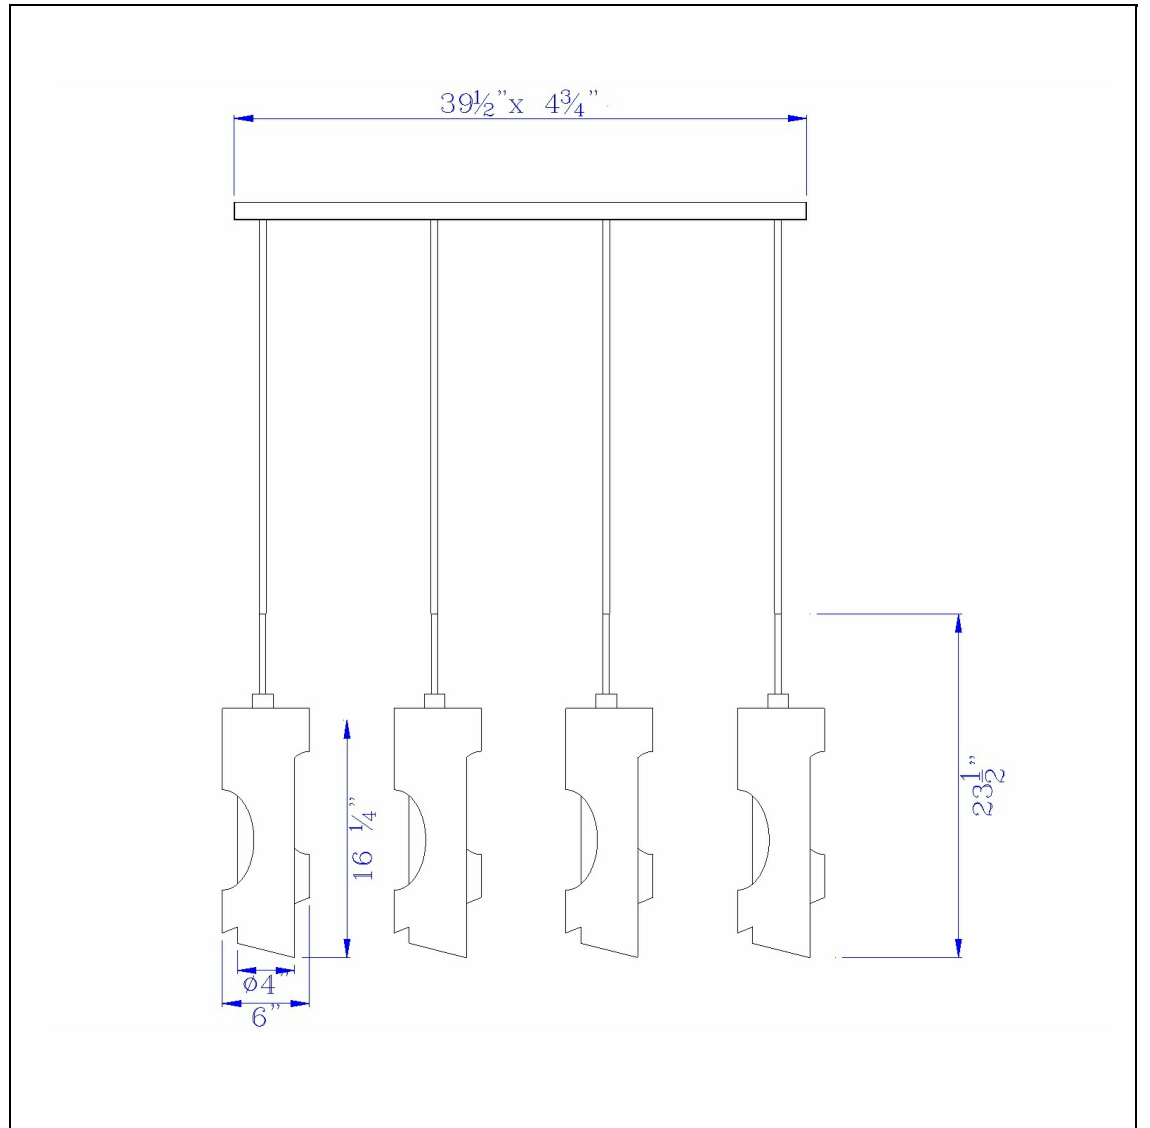

Product No. **FX-3669-4**

Description

60W X 4 Zamora 4 Light Wood Island Style Fixture (Edison Bulbs Not Included)
Durable Glass and Metal Construction
Decorative Wood Accents
Ships in One Carton
Canopy Included
Comes with 72" Cord
23.5 Height Glass Pendant in Smoky Wood Finish

Technical Specifications

UPC	020193067284
Wattage	60W X 4
Lumen	X
Switch Type	Hardwired
Bulb Base	E26
Number of Lights	4
Color	Smoky Wood
Base Color	Smoky Wood

Carton 1 Dimensions	16.00 x 13.00 x 40.00
Carton 2 Dimensions	0.00 x 0.00 x 40.00
Package Dimensions	L: 40.00 W: 13.00 H: 16.00