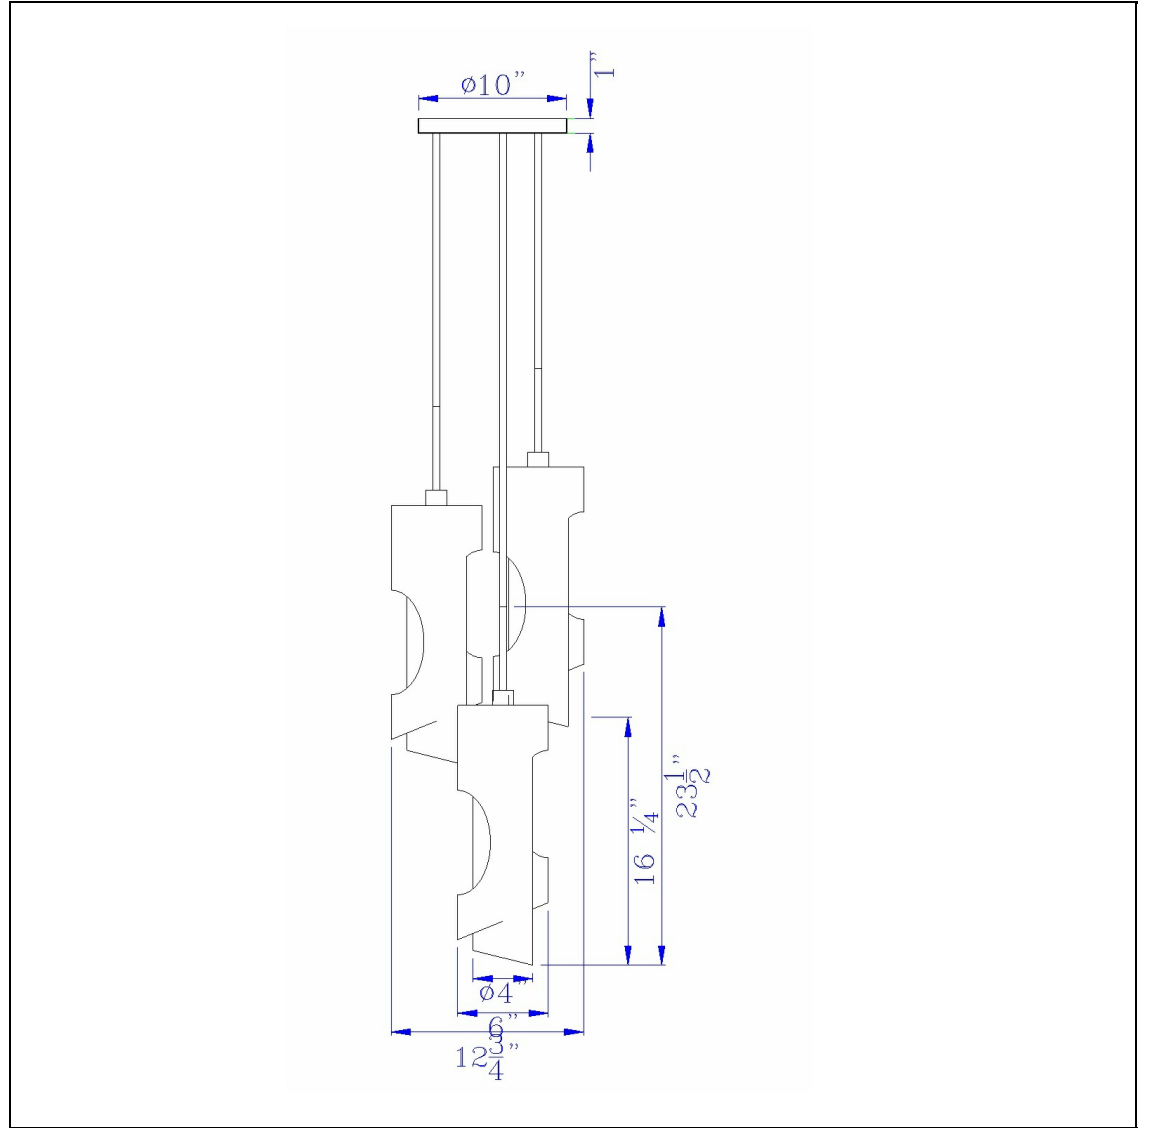

Product No. **FX-3669-3**

Description

60W X 3 Zamora 3 Light Wood Pendant
With Clear Glass Shade (Edison Bulbs Not
Included)
Durable Glass and Metal Construction
Decorative Wood Accents
Ships in One Carton
Canopy Included
Comes with 72" Cord
23.5 Height Glass Pendant in Smoky Wood
Finish

Technical Specifications

UPC	020193067284	Carton 1 Dimensions	16.00 x 20.00 x 20.00
Wattage	60W X 3	Carton 2 Dimensions	0.00 x 0.00 x 20.00
Lumen	X	Package Dimensions	L: 20.00 W: 20.00 H: 16.00
Switch Type	Hardwired		
Bulb Base	E26		
Number of Lights	3		
Color	Smoky Wood		
Base Color	Smoky Wood		