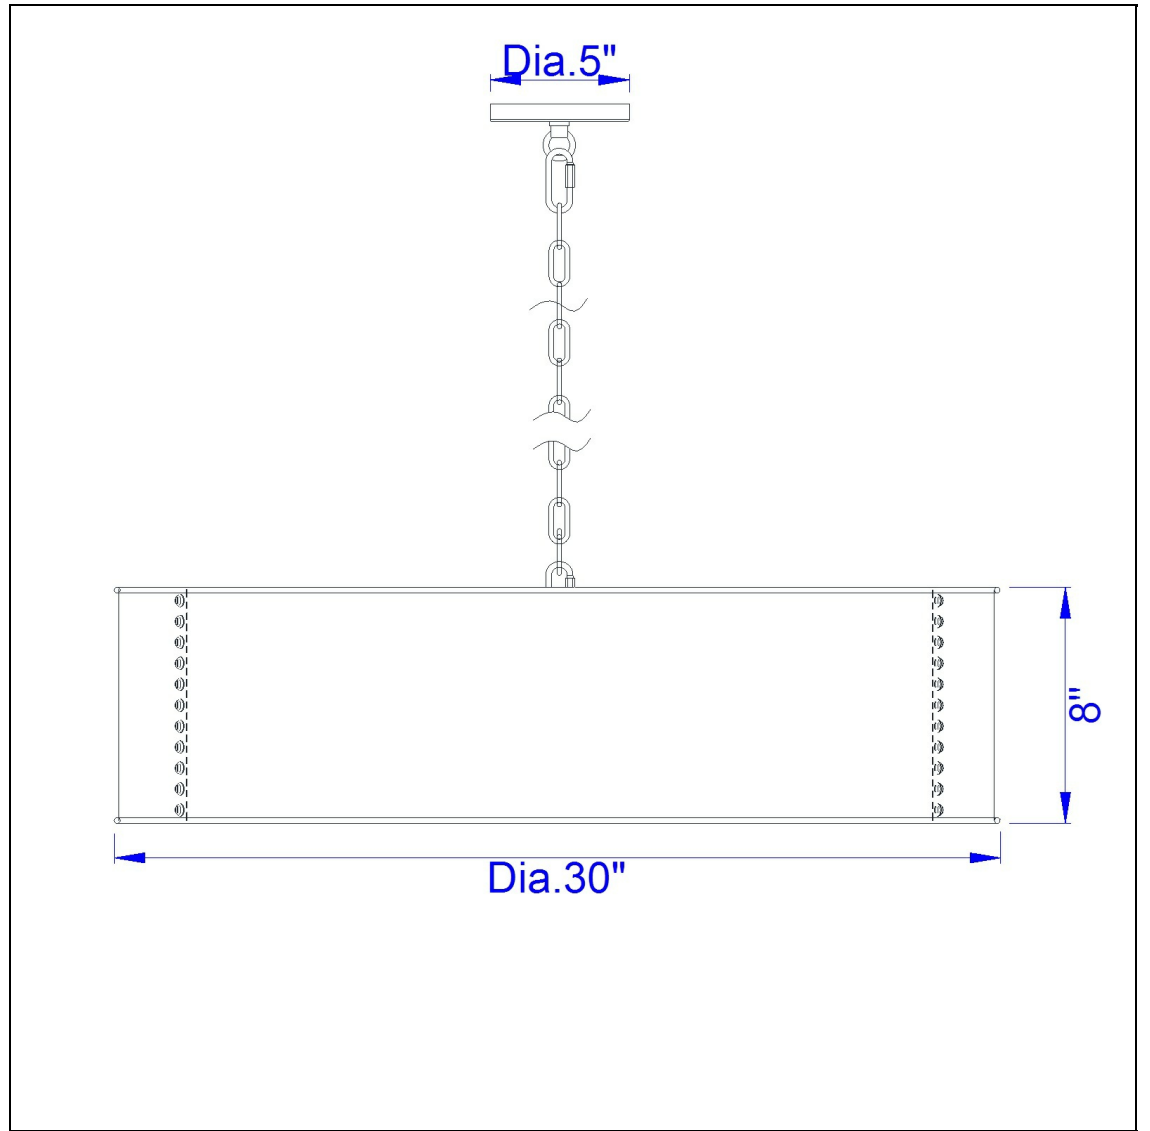

Product No. **FX-3637-5**

Description

60W X 5 Rochefort Metal 5 Light Chandelier  
Durable Metal Construction  
Five light round metal hanging pendant with distressed finish  
6 foot chain  
Canopy included  
Ships in one Carton  
60W x 5 Rochefort metal 5 light chandelier

Technical Specifications

<b>UPC</b>	020193067284	<b>Carton 1 Dimensions</b>	13.60 x 32.80 x 32.80
<b>Wattage</b>	60WX5	<b>Carton 2 Dimensions</b>	0.00 x 0.00 x 32.80
<b>Switch Type</b>	Hardwired	<b>Package Dimensions</b>	L: 32.80 W: 32.80 H: 13.60
<b>Bulb Base</b>	E26		
<b>Number of Lights</b>	5		
<b>Color</b>	Distress Gold		