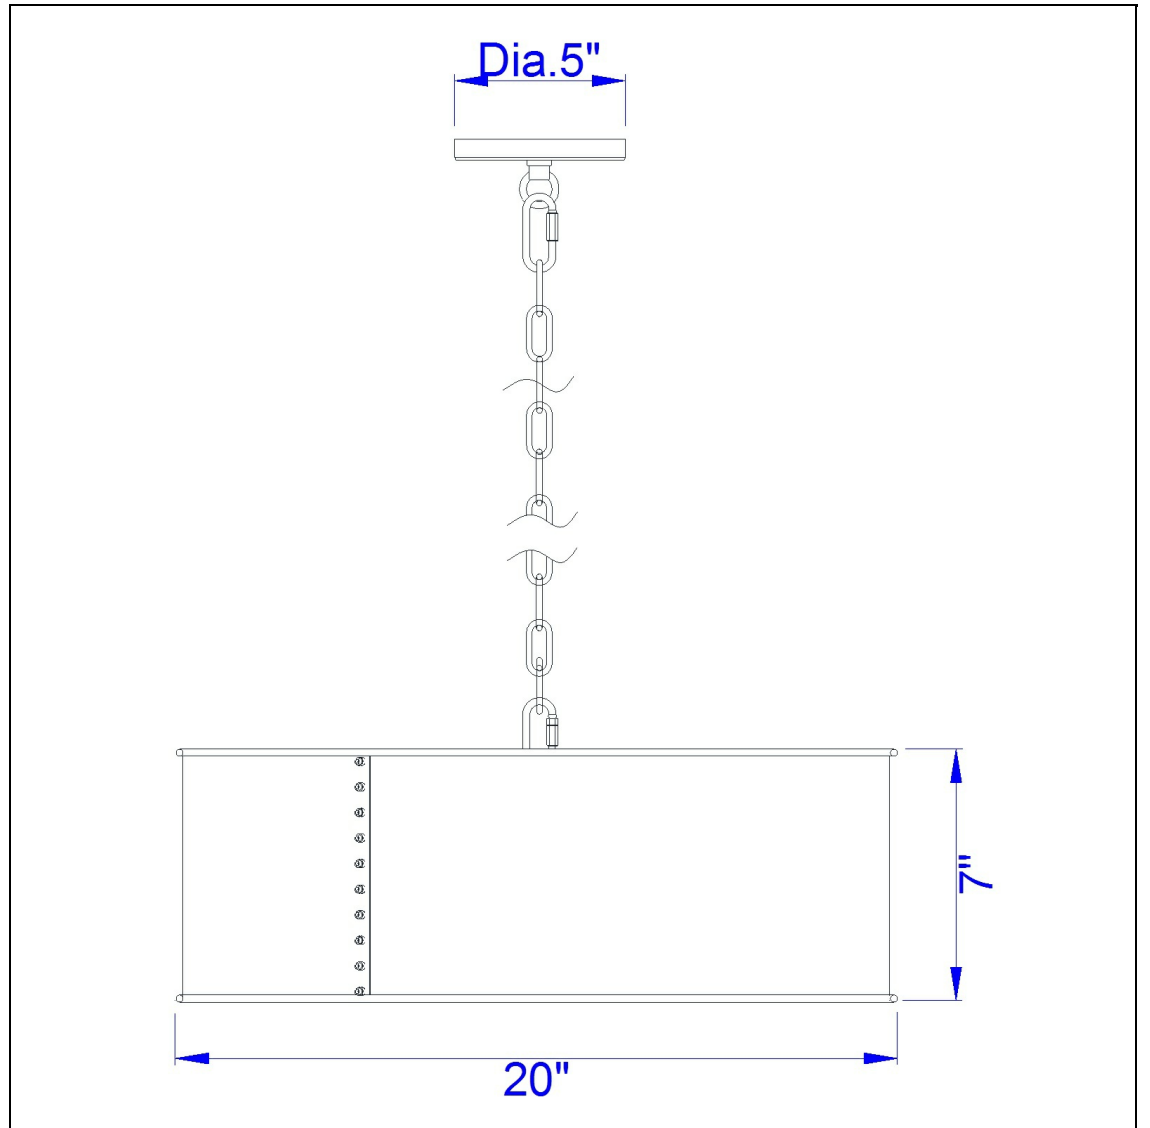

Product No. **FX-3637-3**

Description

60W X 3 Rochefort Metal 3 Light Chandelier
Durable Metal Construction
Three light round metal hanging pendant with distressed finish
6 foot chain
Canopy included
Ships in one Carton
60W x 3 Rochefort metal 3 light chandelier

Technical Specifications

UPC	020193067284	Carton 1 Dimensions	13.50 x 22.10 x 22.10
Wattage	60WX3	Carton 2 Dimensions	0.00 x 0.00 x 22.10
Switch Type	Hardwired	Package Dimensions	L: 22.10 W: 22.10 H: 13.50
Bulb Base	E26		
Number of Lights	3		
Color	Distress Gold		