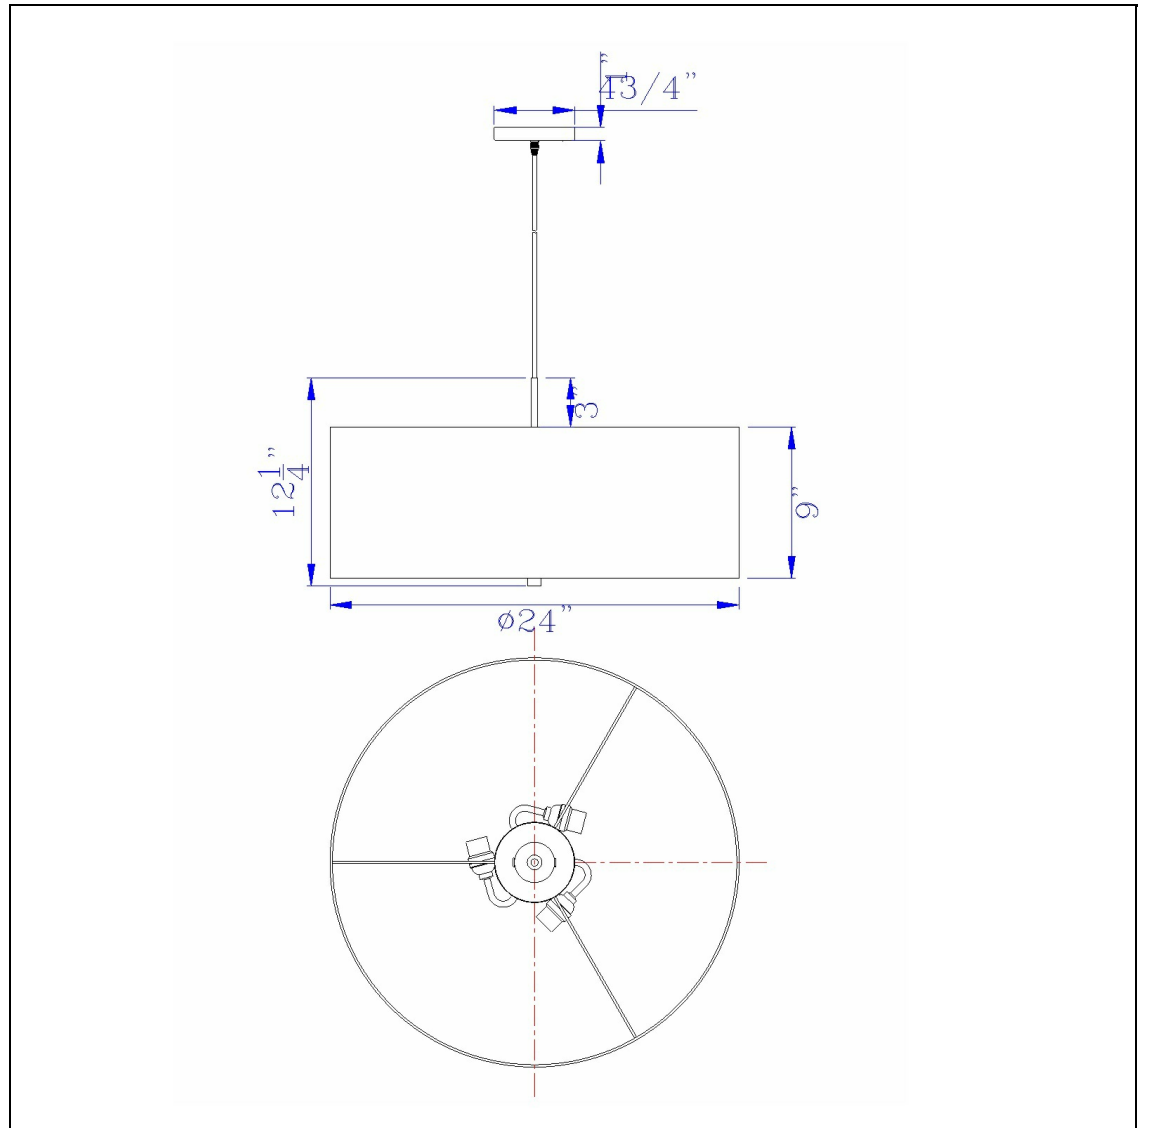

Product No. **FX-3629-3P**

Description

60W X 3 Addison Drum Pendant Fixture.
Dia:24"
Durable Metal and Fabric Construction
Ships in One Carton
Comes with 6 Feet of Cord
Diffuser Included
12.25" Height Fabric Drum Pendant in
White

Technical Specifications

UPC	020193067284	Shade Top1	24.00
Wattage	60W X 3	Shade Bottom1	24.00
Lumen	X	Shade Side	9.00
Switch Type	Hardwired	Carton 1 Dimensions	11.60 x 26.00 x 26.00
Bulb Base	E26	Carton 2 Dimensions	0.00 x 0.00 x 26.00
Number of Lights	3	Package Dimensions	L: 26.00 W: 26.00 H: 11.60
Color	White		
Base Color	White		