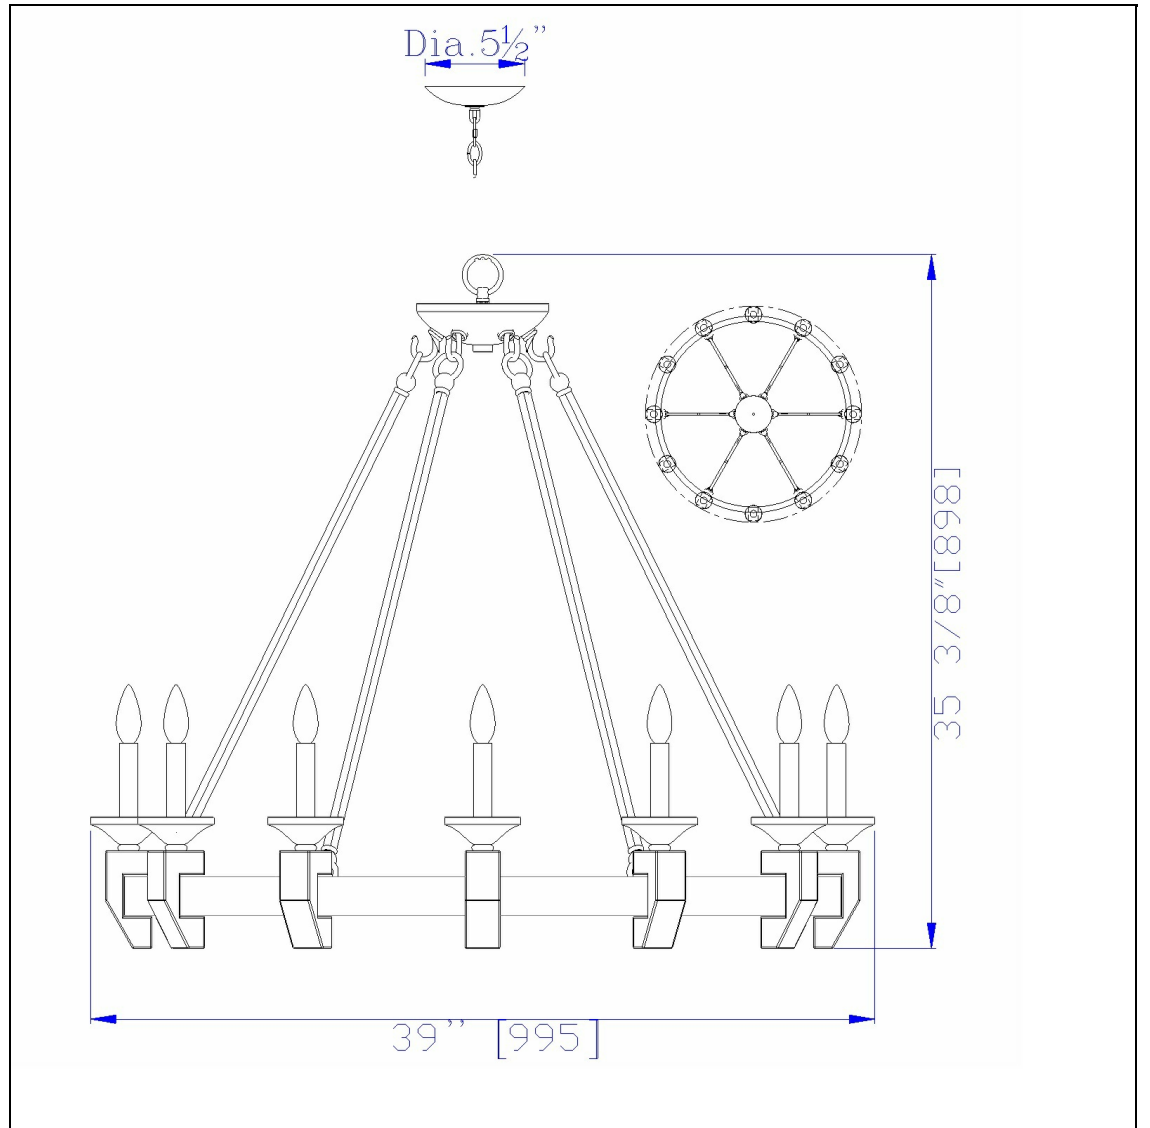

Product No. **FX-3517-12**

Description

60W X 12 Cruz Metal/Wood Chandelier
Durable Metal and Wood Construction
Includes 6 Foot Chain
Includes 10 Feet of Wire
Ships in One Carton
Uses 12 Candelabra Base 60 Watt Max. Bulbs
35.38" Height Metal and Wood Chandelier
in Warm Bronze Finish

Technical Specifications

UPC	020193067284	Carton 1 Dimensions	12.00 x 41.80 x 41.80
Wattage	60W X 12	Carton 2 Dimensions	0.00 x 0.00 x 41.80
Lumen	X	Package Dimensions	L: 41.80 W: 41.80 H: 12.00
Switch Type	Hardwired		
Bulb Base	E12		
Number of Lights	12		
Color	Bronze/Wood		
Base Color	Bronze/Wood		