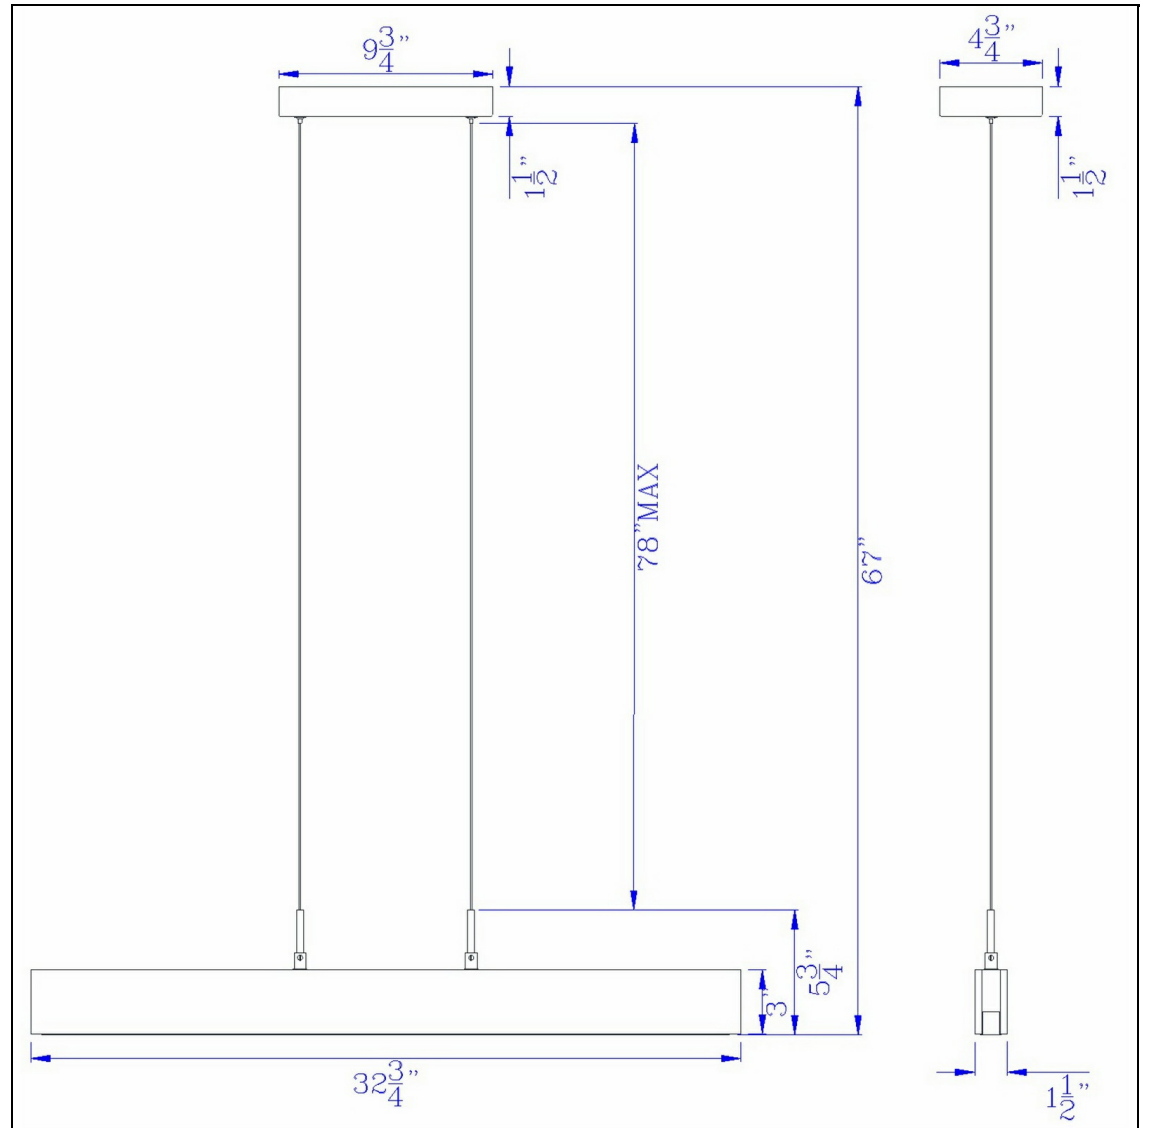

Product No. **FX-2965-18**

Description

Colmar dimmable integrated LED Rubber wood ceiling island light with adjustable steel braided cable. 18W, 1400 lumen, 3000K  
Constructed with durable material  
Come with customizable 72" steel cable  
Linear design LED light source  
Perfect for Kitchen Island or dining room  
Integrated LED for long lasting bright light  
Feature genuine rubber wood  
Dimmable LED  
Add a modern touch to your d?cor with this rubberwood plank island light. It features an integrated

Technical Specifications

<b>UPC</b>	020193067284	<b>Carton 1 Dimensions</b>	45.80 x 3.50 x 6.80
<b>Wattage</b>	LED18W	<b>Carton 2 Dimensions</b>	0.00 x 0.00 x 6.80
<b>CRI</b>	80	<b>Package Dimensions</b>	L: 6.80 W: 3.50 H: 45.80
<b>Lumen</b>	1400		
<b>Switch Type</b>	Integrated LED		
<b>Bulb Base</b>	Integrated LED		
<b>Number of Lights</b>	Intergrated LED		
<b>Color</b>	rubber wood		
<b>Base Color</b>	Wood		