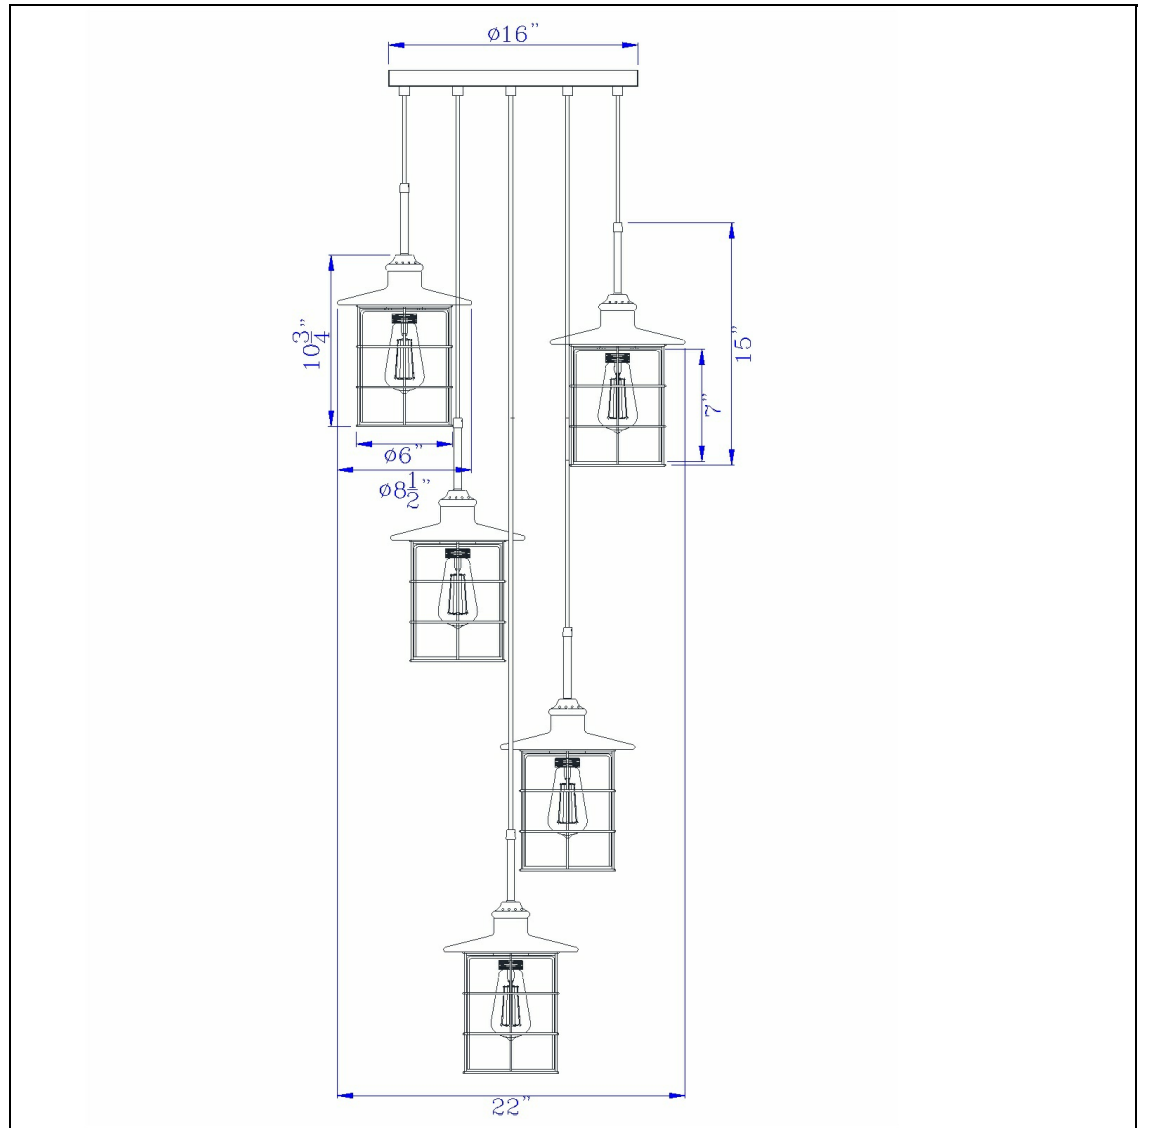

Product No. **FX-2668-5P**

Description

60W x 5 Silverton metal/glass pendant fixture (Edison bulbs included)
 Constructed with durable material
 Come with customizable 72" cord
 Clear glass with lantern design shade
 Cage design
 5 light round canopy included
 Add an industrial touch to your space with this lantern style hanging five light pendant combo. It

Technical Specifications

UPC	020193067284	Shade Top1	6.00
Wattage	60W X 5	Shade Bottom1	6.00
Switch Type	E26	Shade Side	7.00
Bulb Base	E26	Carton 1 Dimensions	32.00 x 21.00 x 25.00
Number of Lights	5	Carton 2 Dimensions	0.00 x 0.00 x 25.00
Color	Dark Bronze	Package Dimensions	L: 25.00 W: 21.00 H: 32.00
Base Color	Glass		