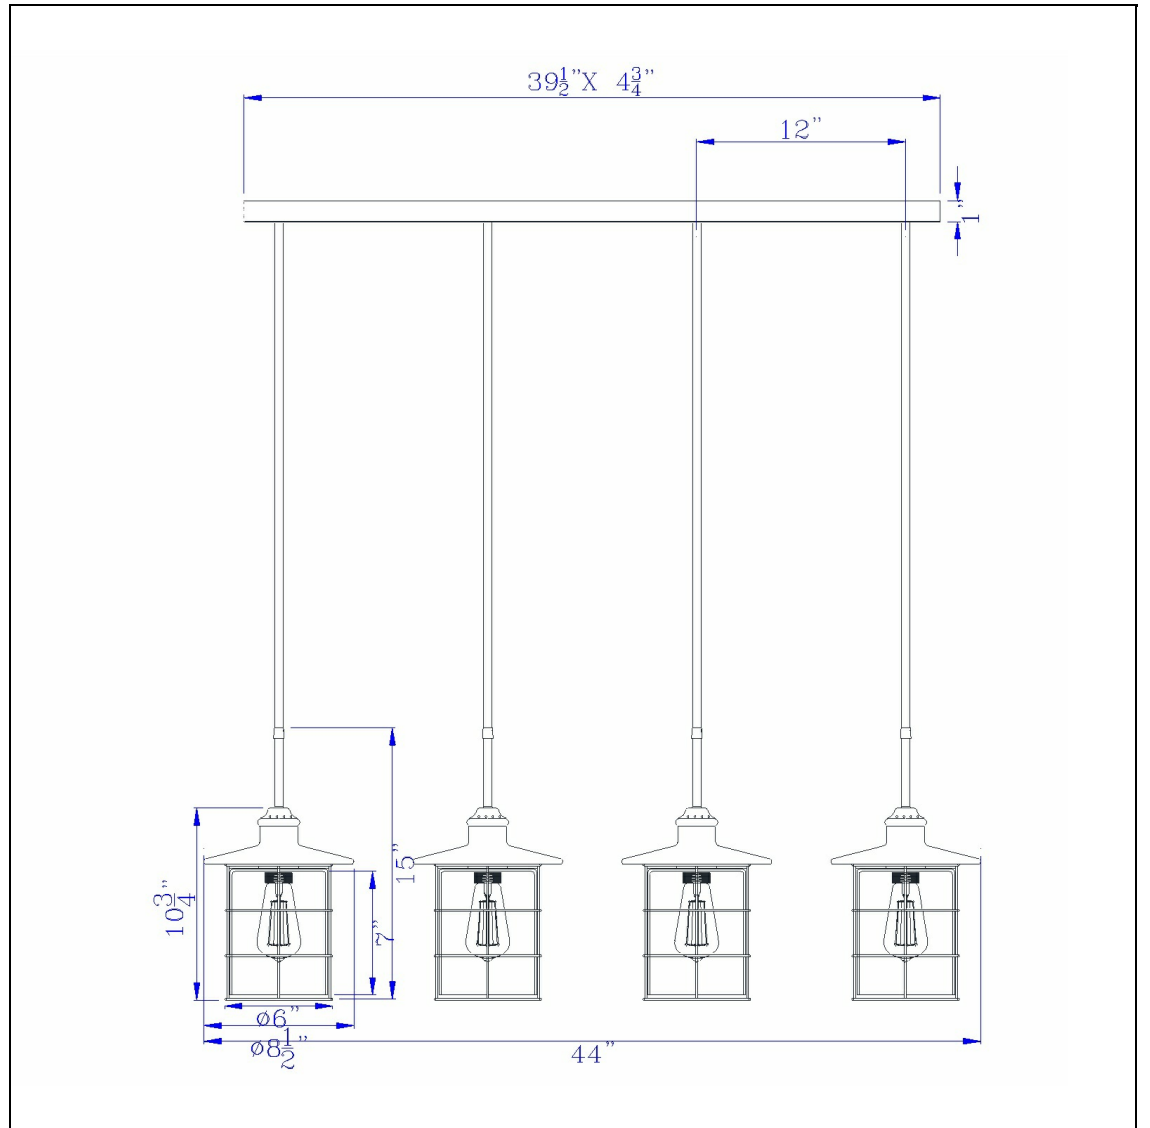

Product No. **FX-2668-4P**

Description

60W x 4 Silverton metal/glass pendant fixture (Edison bulbs included)
Constructed with durable material
Come with customizable 72" cord
Clear glass with lantern design shade
Cage design
4 light linear canopy included
Add an industrial touch to your space with this lantern style hanging four light pendant combo. It f

Technical Specifications

UPC	020193067284	Shade Top1	6.00
Wattage	60W X 4	Shade Bottom1	6.00
Switch Type	E26	Shade Side	7.00
Bulb Base	E26	Carton 1 Dimensions	15.00 x 13.00 x 41.00
Number of Lights	4	Carton 2 Dimensions	0.00 x 0.00 x 41.00
Color	Dark Bronze	Package Dimensions	L: 41.00 W: 13.00 H: 15.00
Base Color	Glass		