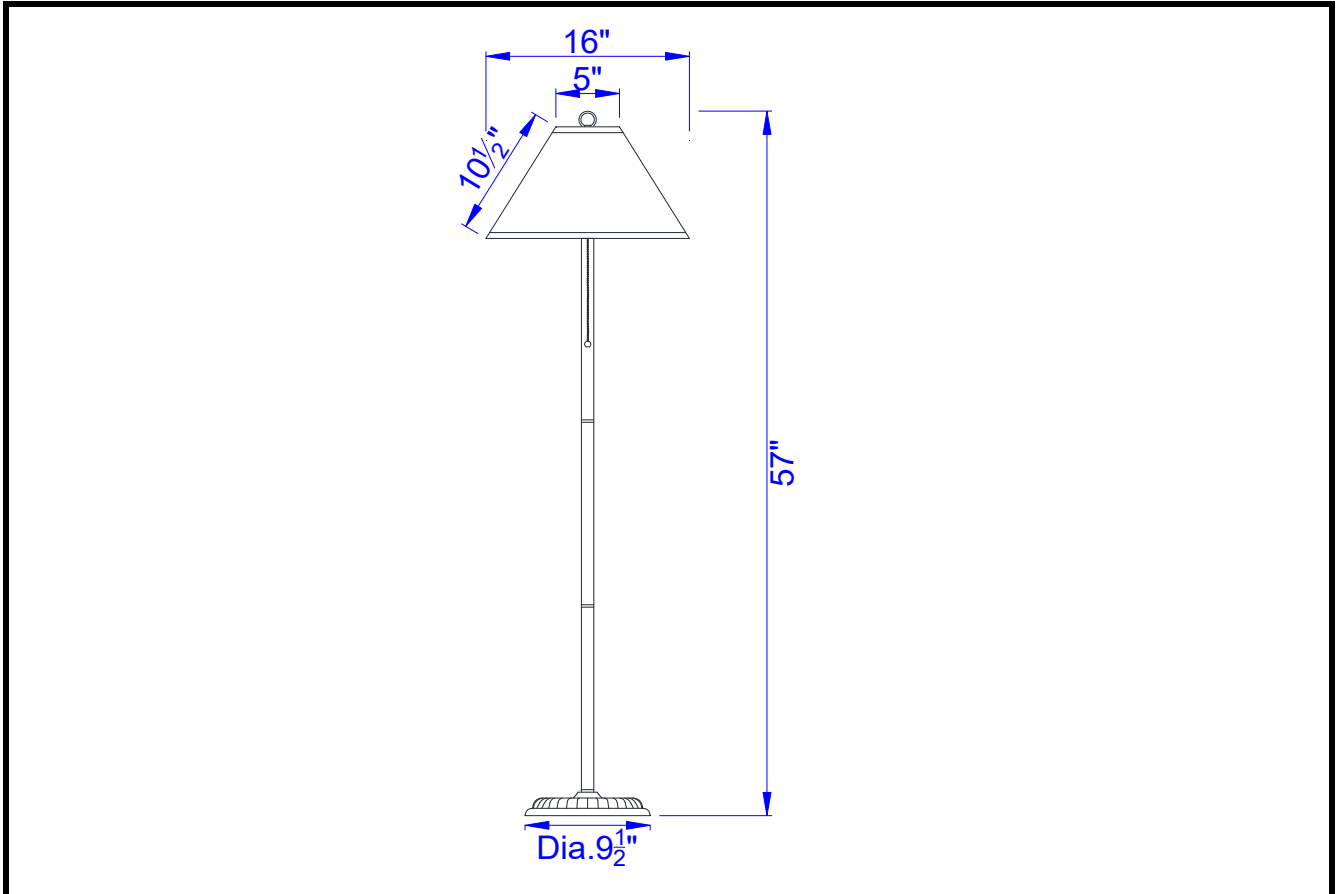

Catalog No.: _____

Lamp/Wattage: _____

Model No: BO-904FL-OW

Description: Candlestick Floor Lamp with Pull-chain Switch

Material: Metal

Finish : Black/Rust

Height: 57"

Base Width: Dia. 9 1/2"

Wattage : 100W

Socket : Medium Base (E27)

Switch: On/off

Bulb: Incandescent, CFL

Wire Length: 6'

Wire Color: Black

Shade No: SH-1026-OW

Material: Paper

Shade size: 5"x16"x10 1/2"

Certificate : 