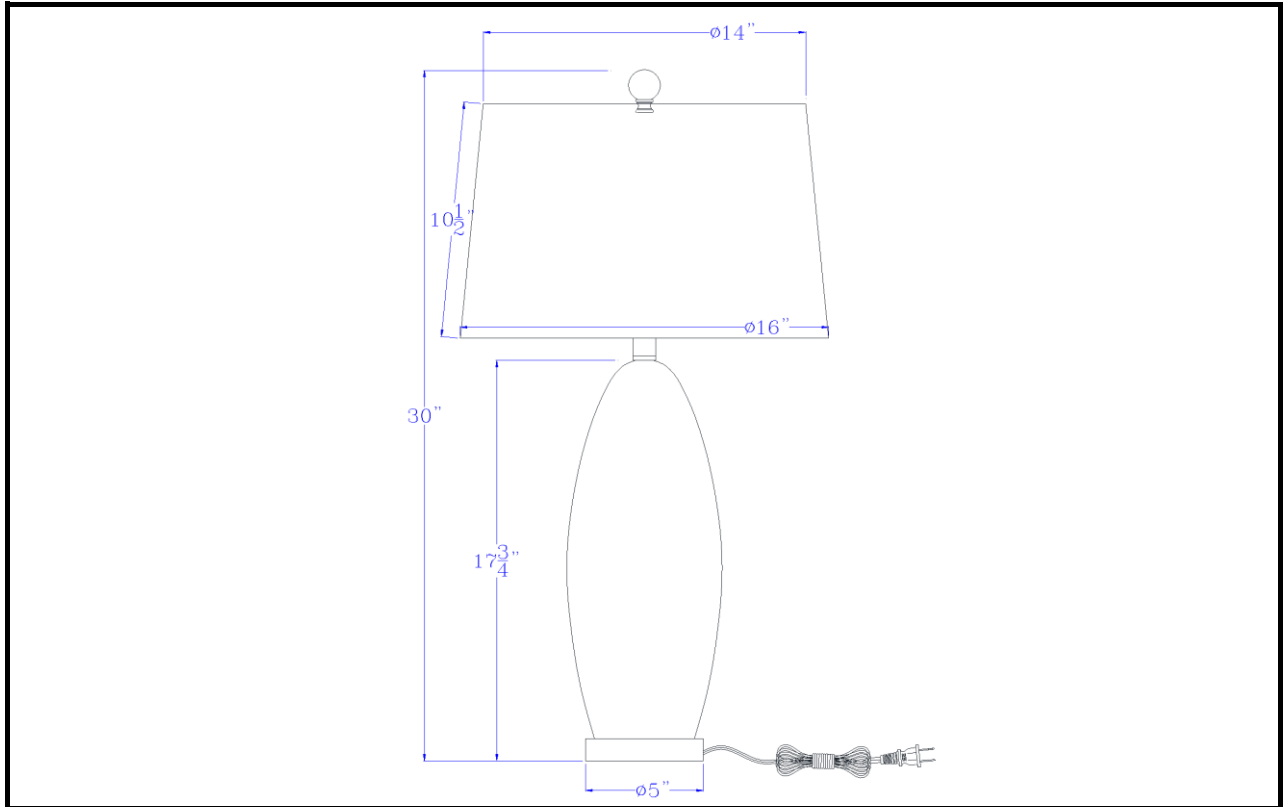

Catalog No.: _____

BO-3140TB-2

Lamp/Wattage: _____

- Model No:** BO-3140TB-2
Description: Raisio glass table lamp w/ crystal base and taper drum fabric shade.Priced and sold a pairs.
Material: Glass/Crystal
Finish : Clear Glass
Height: 30"
Base Width: Dia.5"
Wattage : 150W
Socket : Medium Base (E26)
Switch: 3WAY
Bulb: Incandescent, LED
Wire Length: 6'
Wire Color: Silver
Shade No:
Material: Fabric
Shade size: Dia.14"X16"X10 1/2"
Certificate : 