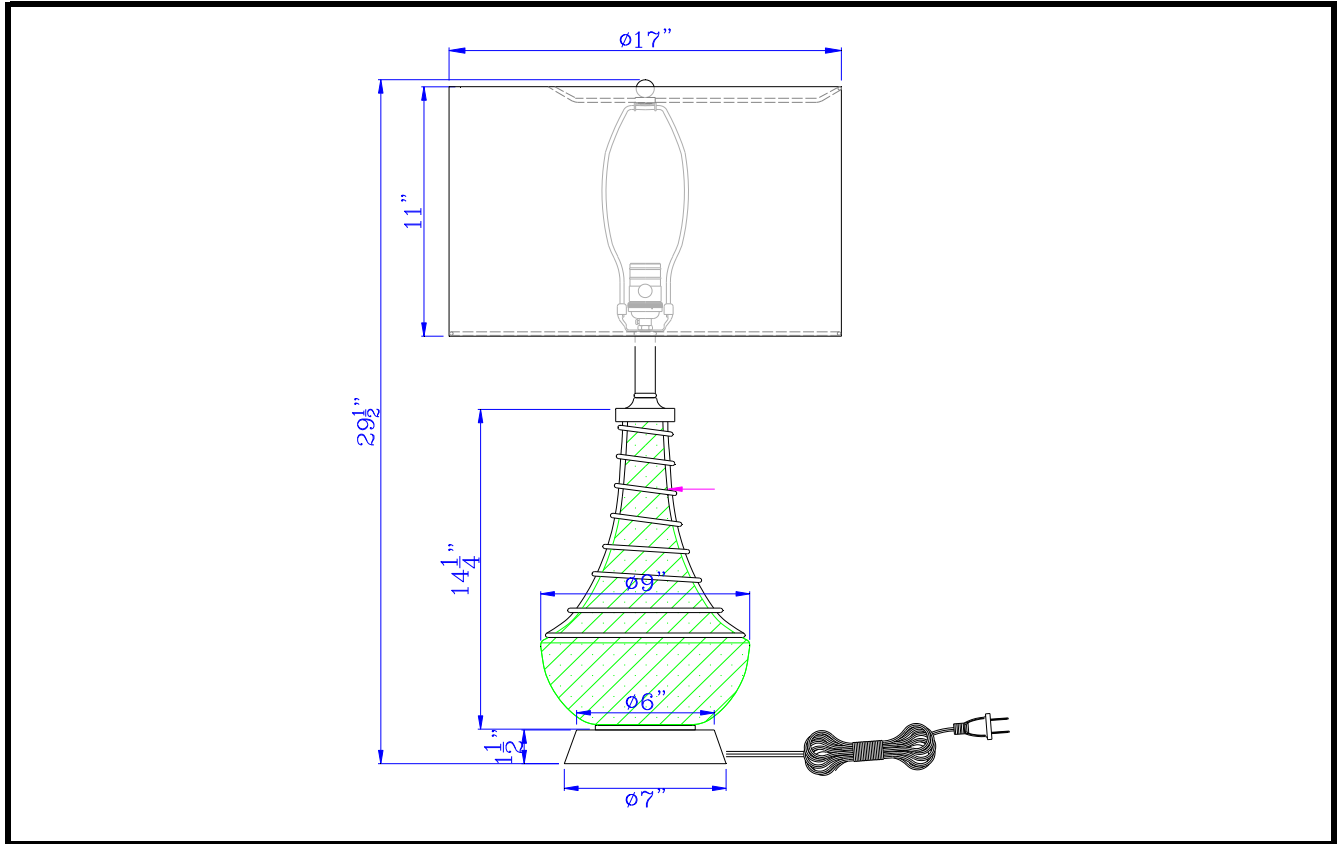

Project: \_\_\_\_\_

Catalog No.: \_\_\_\_\_

BO-3130TB

Lamp/Wattage: \_\_\_\_\_

- Model No:** BO-3130TB
- Description:** 150W 3 way Baraboo glass table lamp with wire guard design and drum fabric shade
- Material:** Metal
- Finish :** Brushed Steel
- Height:** 29 1/2"
- Base Width:** Dia.7"
- Wattage :** 150W
- Socket :** Medium Base (E26)
- Switch:** 3-Way
- Bulb:** Incandescent
- Wire Length:** 6'
- Wire Color:** Silver
- Shade No:**
- Material:** Fabric
- Shade size:** 17" X 17" X 11"