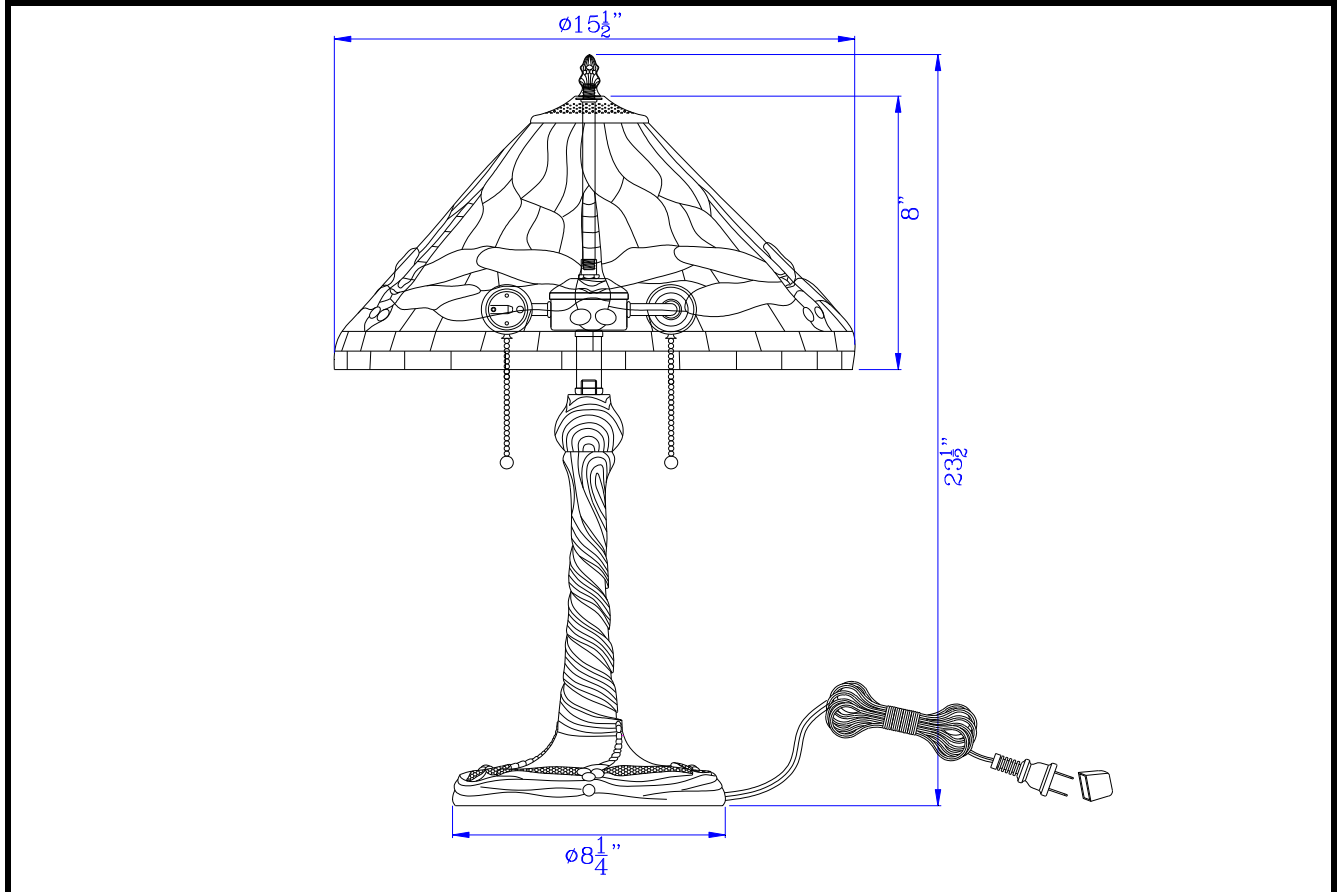

Catalog No.: _____

BO-3108TB

Lamp/Wattage: _____

- Model No:** BO-3108TB
Description: 60W x 2 metal/resin Tiffany table lamp with pull chain switches
Material: Resin
Finish : Antique Brass
Height: 23 1/2"
Base Width: Dia.8 1/4"
Wattage : 60W X 2
Socket : Medium Base (E26)
Switch: ON/Off
Bulb: Incandescent
Wire Length: 6'
Wire Color: Brown
Shade No:
Material: Tiffany
Shade size: Dia.15 1/2" H8"
Certificate : 