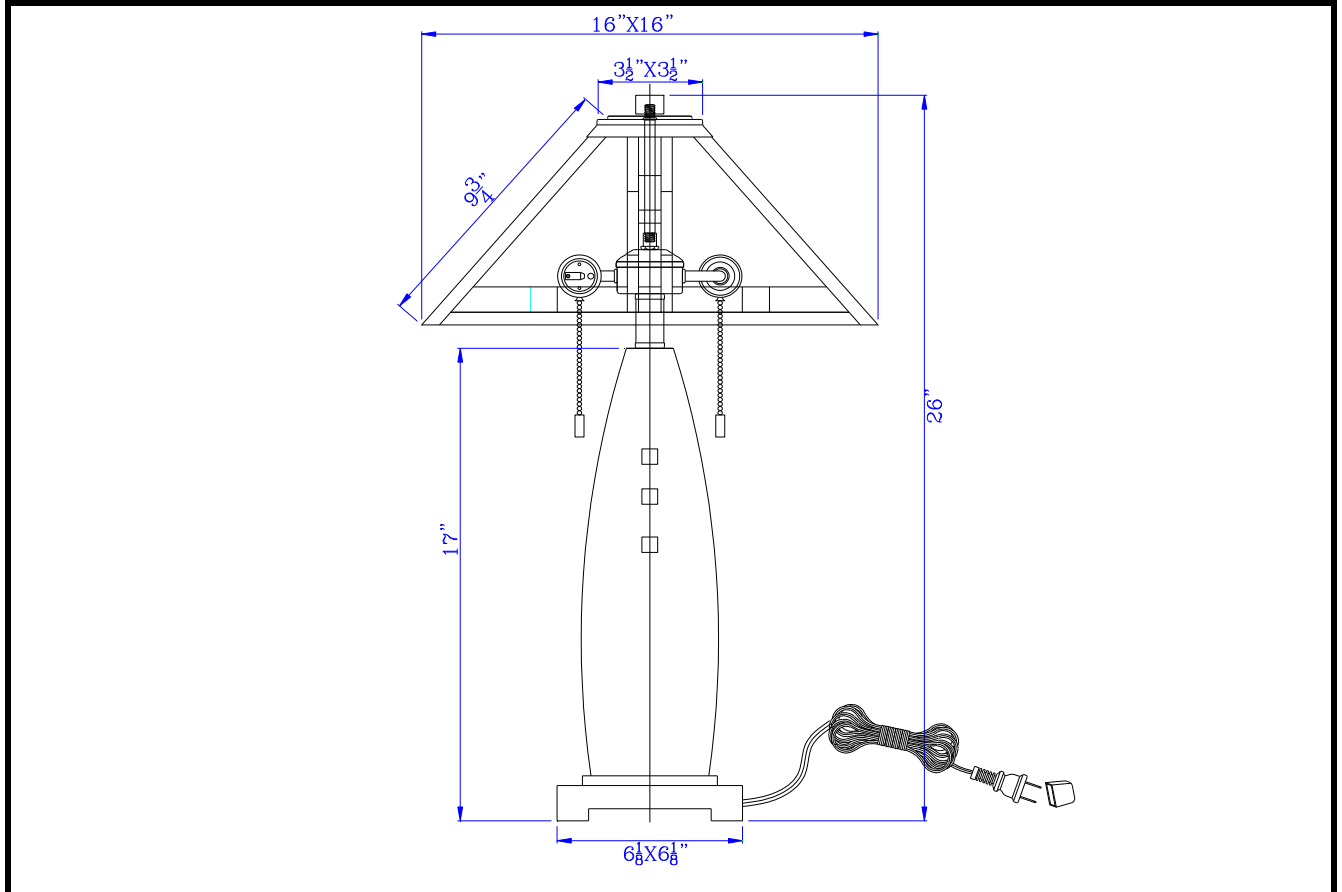

- Model No:** BO-3106TB
- Description:** 60W x 2 metal/resin Tiffany table lamp with pull chain switches
- Material:** Resin
- Finish :** Oak
- Height:** 26"
- Base Width:** 6 1/8" X 6 1/8"
- Wattage :** 60W X 2
- Socket :** Medium Base (E26)
- Switch:** ON/Off
- Bulb:** Incandescent
- Wire Length:** 6'
- Wire Color:** Black
- Shade No:**
- Material:** Tiffany
- Shade size:** 3 1/2"X 3 1/2"X16"X16"X9 3/4"