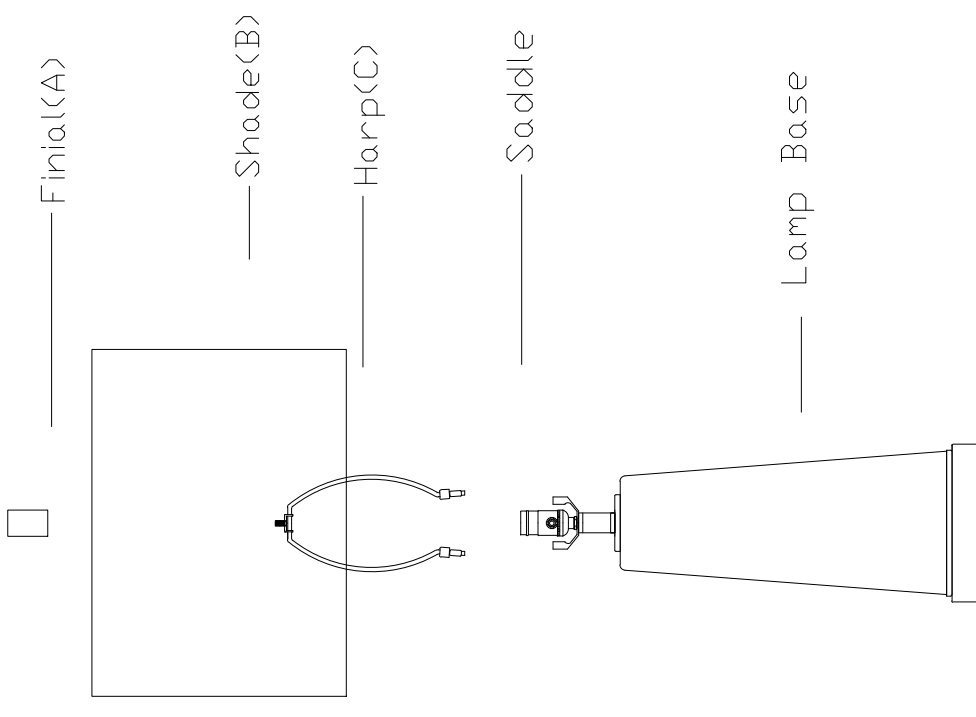

ITEM NO:BO-3059TB-2
100 WATT MAXIMUM TYPE A 2-WAY BULB (NOT INCLUDED)

ASSEMBLY INSTRUCTIONS

- 1.UNPACK ALL PARTS FROM CARTON CAREFULLY.
- 2.ATTACH HARP(C)TO THE SADDLE OF HOLDER(D).
- 3.PLACE SHADE(B) ONTO HARP(C) AND THREAD FINIAL(A) CLOCKWISE TO SECURE THE SHADE(B).

WARNING

DO NOT USE POLISHER OR CLEANERS ON YOUR LAMP
JUST CLEAN WITH SOFT CLOTH.

IMPORTANT SAFETY INSTRUCTIONS

THIS PORTABLE LAMP HAS A POLARIZED PLUG(ONE BLADE IS WIDER THAN THE OTHER). AS A FEATURE TO REDUCE THE RISK OF ELECTRIC SHOCK. THIS PLUG WILL FIT IN A POLARIZED OUTLET ONLY ONE WAY. IF IT DOES NOT FIT FULLY IN THE OUTLET,REVERSE THE PLUG, IF IT STILL DOES NOT FIT, CONTACT A QUALIFIED ELECTRICIAN. NEVER USE WITH AN EXTENSION CORD UNLESS THE PLUG CAN BE FULLY INSERTED.