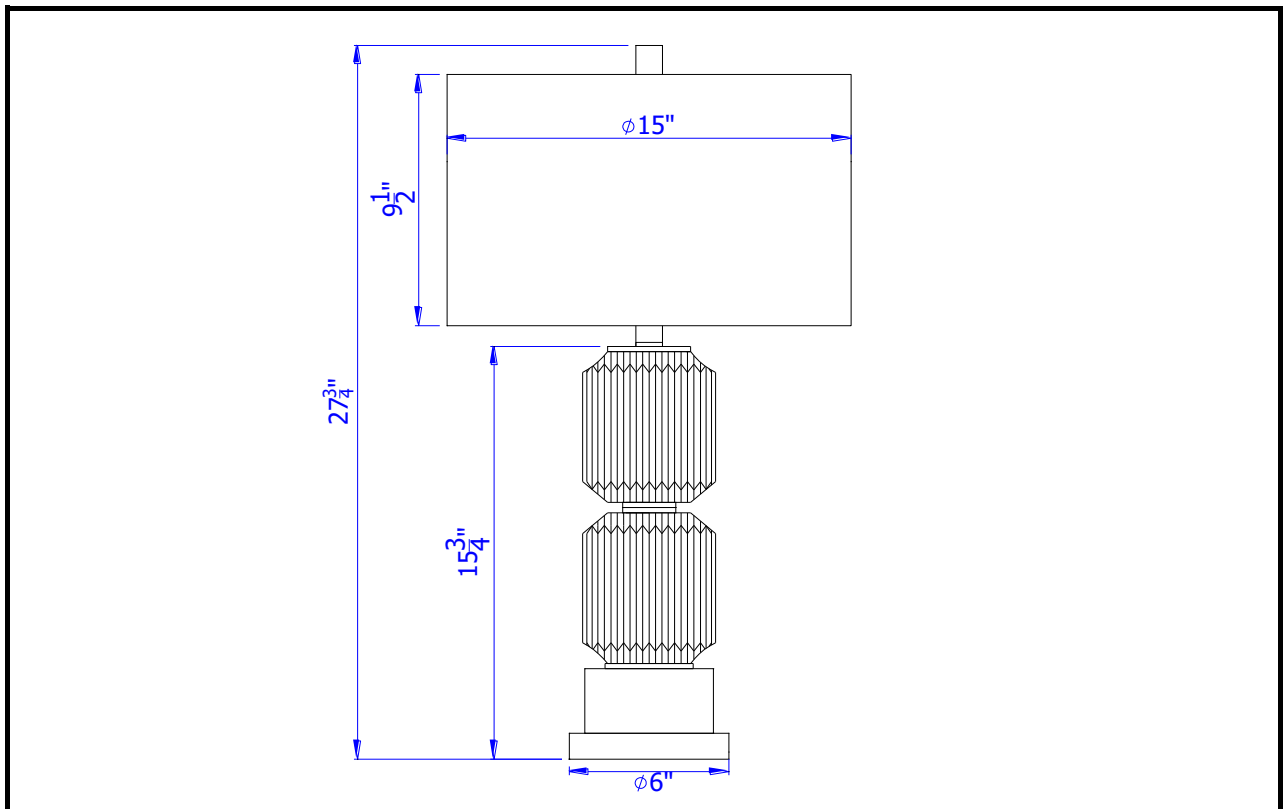

Catalog No.: _____

BO-3040TB

Lamp/Wattage: _____

- Model No:** BO-3040TB
Description: Bresso fluted glass table lamp with hardback drum shade
Material: Glass
Finish : Brushed Steel/Glass
Height: 27 3/4"
Base Width: Dia.6"
Wattage : 150W
Socket : Medium Base (E26)
Switch: 3-WAY
Bulb: Incandescent, CFL
Wire Length: 6'
Wire Color: Silver
Shade No:
Material: Fabric
Shade size: 15"X15"X9 1/2"
Certificate : 