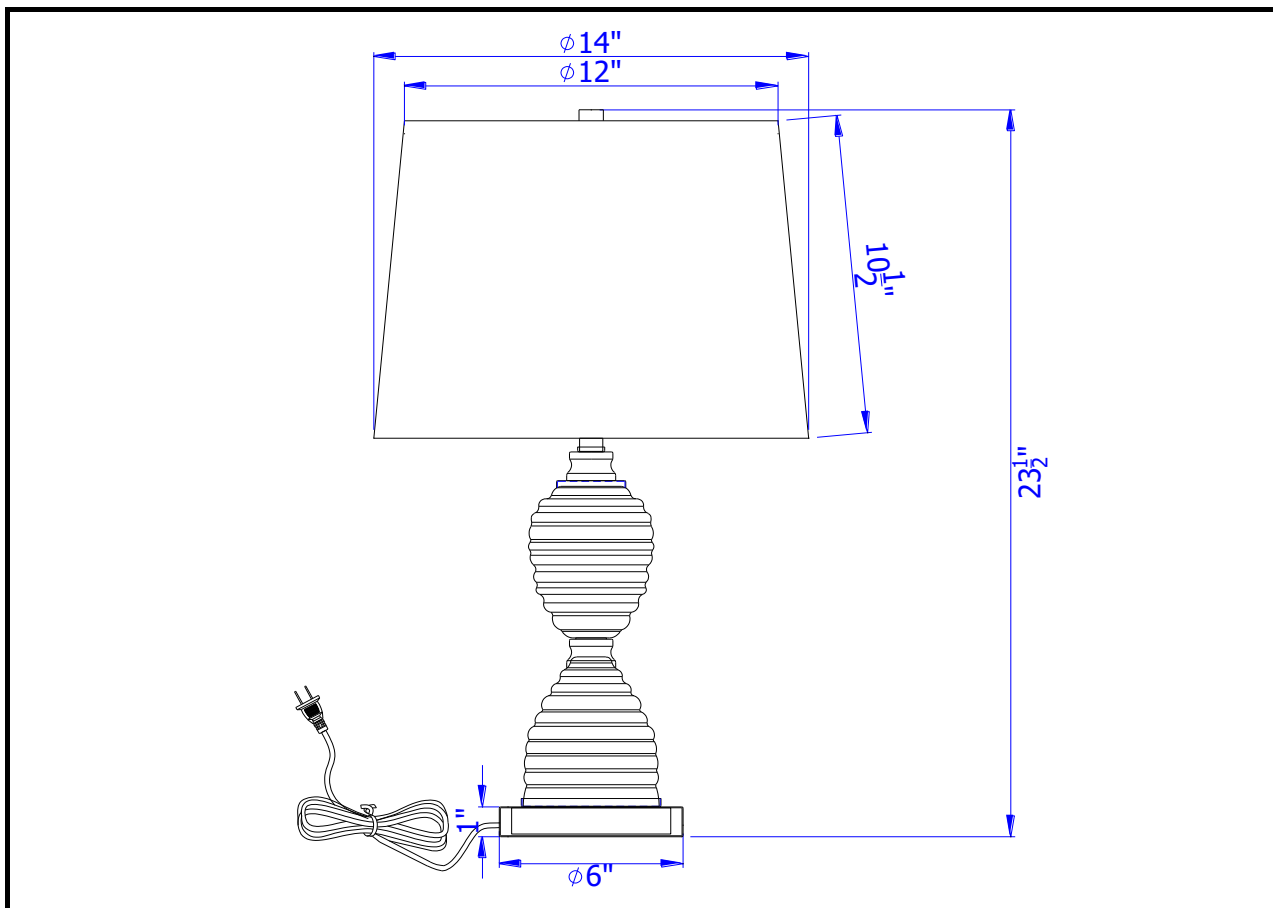

Catalog No.: _____

BO-3027TB

Lamp/Wattage: _____

- Model No:** BO-3027TB
Description: Eden glass table lamp with taper drum hardback shade
Material: Metal/Glass
Finish : Glass
Height: 23 1/2"
Reach/Depth: 14"
Base Width: Dia.6"
Wattage : 150W
Socket : Medium Base (E26)
Switch: 3-WAY
Bulb: Incandescent, CFL
Wire Length: 6'
Wire Color: Silver
Shade No:
Material: Fabric
Shade size: 12"x14"x10 1/2"
Certificate : 