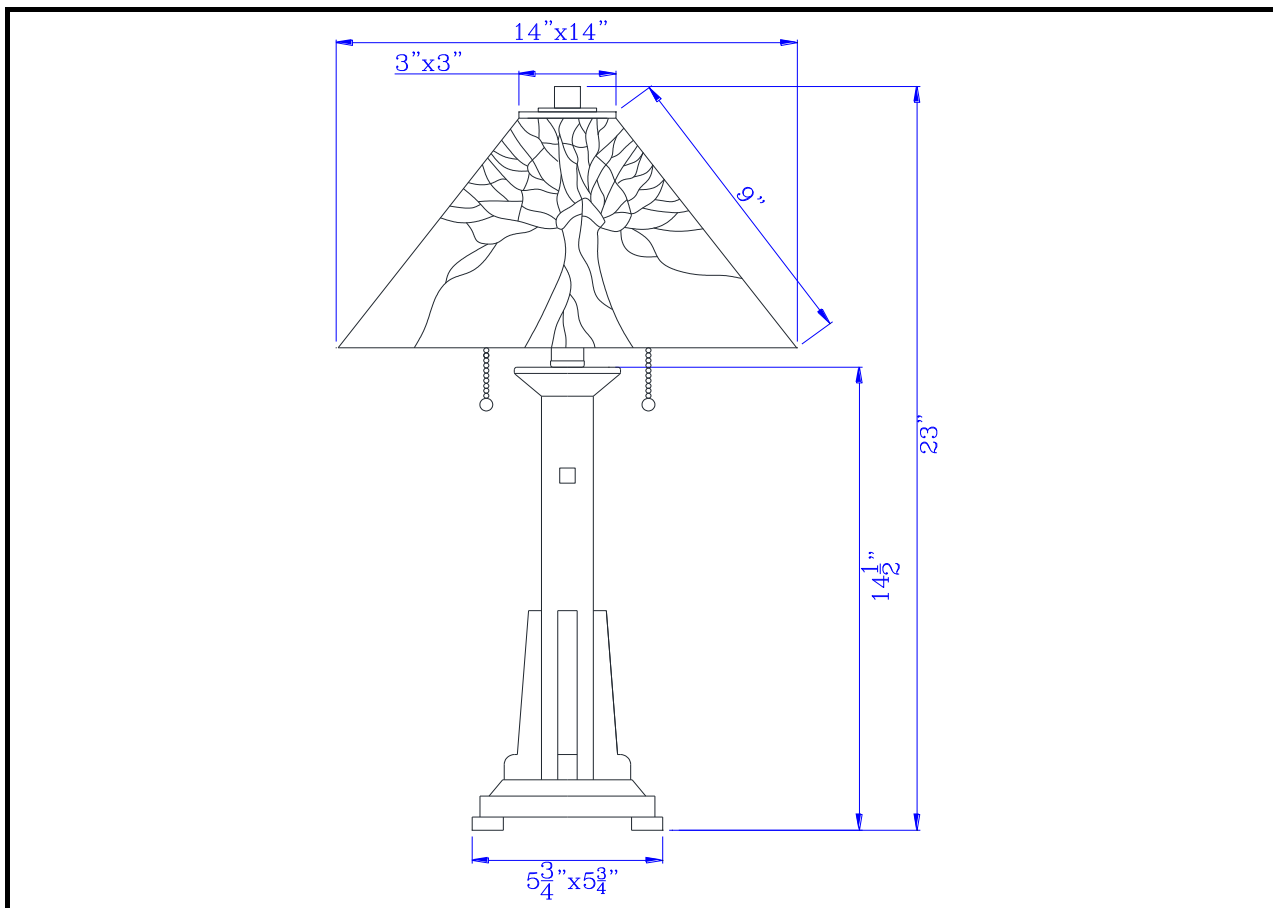

Catalog No.: _____

BO-3010TB

Lamp/Wattage: _____

- Model No:** BO-3010TB
Description: Tiffany Table Lamp with Pull Chain Switch Resin Lamp Body
Material: Resin
Finish : Tiffany
Height: 23"
Reach/Depth: 14"
Base Width: 5 3/4"X5 3/4"
Wattage : 60W X 2
Socket : Medium Base (E26)
Switch: On/off pull chain
Bulb: Incandescent, CFL
Wire Length: 6'
Wire Color: Black
Shade No:
Material: Tiffany
Shade size: 3"x3"x14"x14"x9"