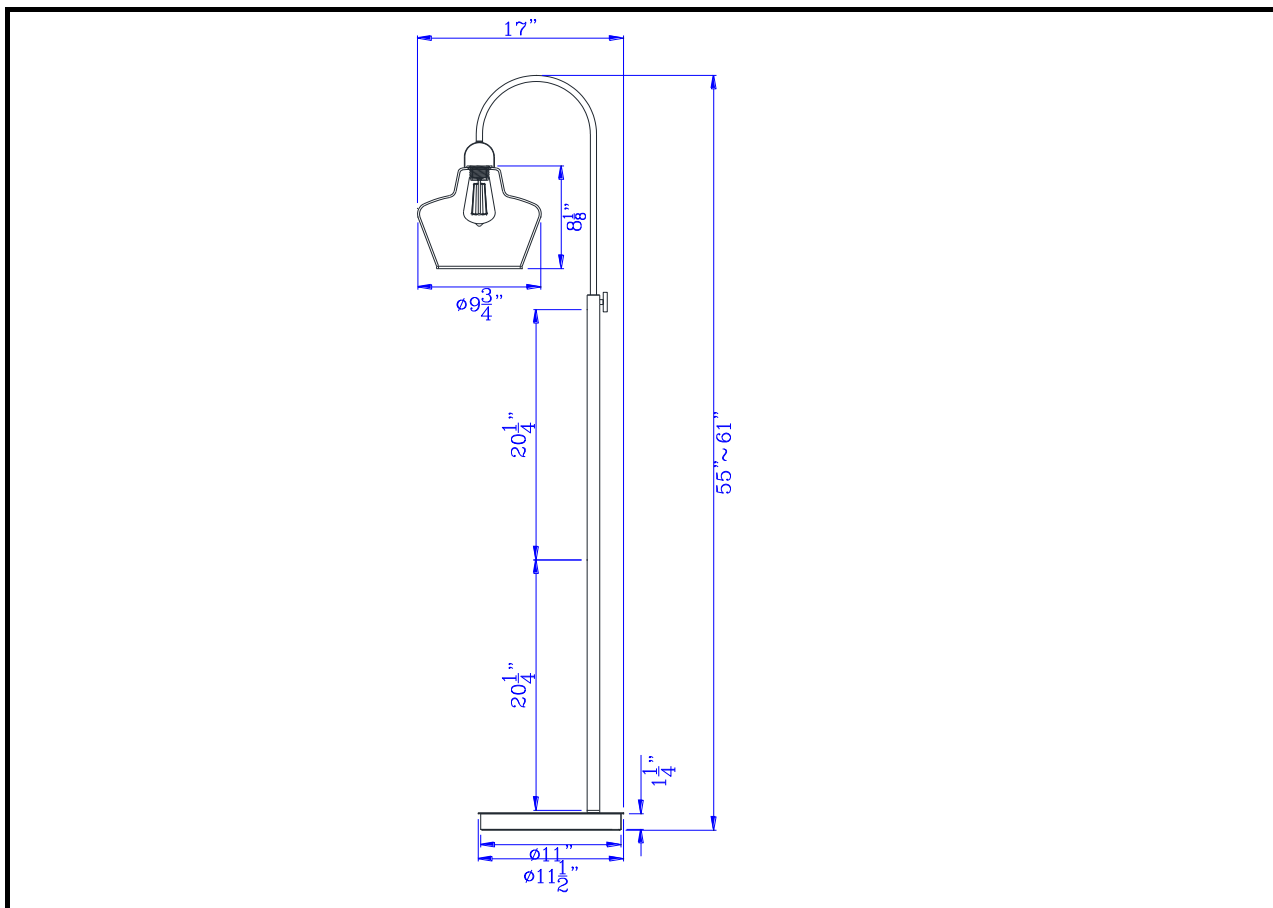

Catalog No.: _____

BO-3007FL

Lamp/Wattage: _____

- Model No:** BO-3007FL
Description: Duxbury Metal Arc Floor Lamp with Glass Shade
Material: Metal
Finish : Antique Brass
Height: 55"~61"
Reach/Depth: 17"
Base Width: Dia.11 1/2"
Wattage : 40W
Socket : Medium Base (E26)
Switch: On/off Foot Switch
Bulb: Incandescent, CFL
Wire Length: 6'
Wire Color: Gold
Shade No:
Material: Glass
Shade size: Dia.9 3/4" H8 1/8"
Certificate :