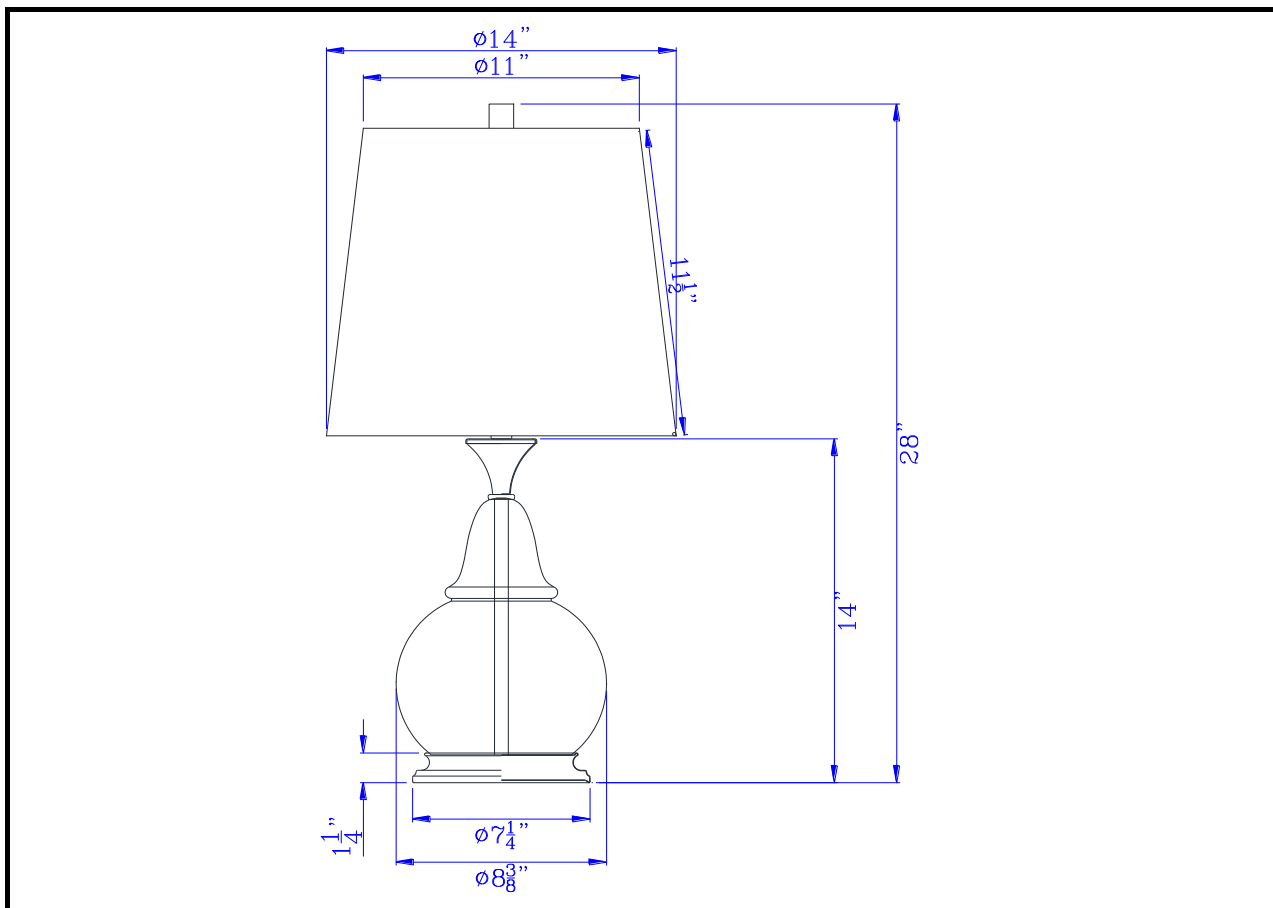

Catalog No.: _____

BO-3003TB

Lamp/Wattage: _____

- Model No:** BO-3003TB
Description: Kittery Glass Table Lamp with Hardback Fabric Shade
Material: Glass
Finish : Clear/Dark Bronze
Height: 28"
Reach/Depth: 14"
Base Width: Dia.7 1/4"
Wattage : 150W
Socket : Medium Base (E26)
Switch: 3-WAY
Bulb: Incandescent, CFL
Wire Length: 6'
Wire Color: Black
Shade No:
Material: Fabric
Shade size: 11"x14"x11 1/2"