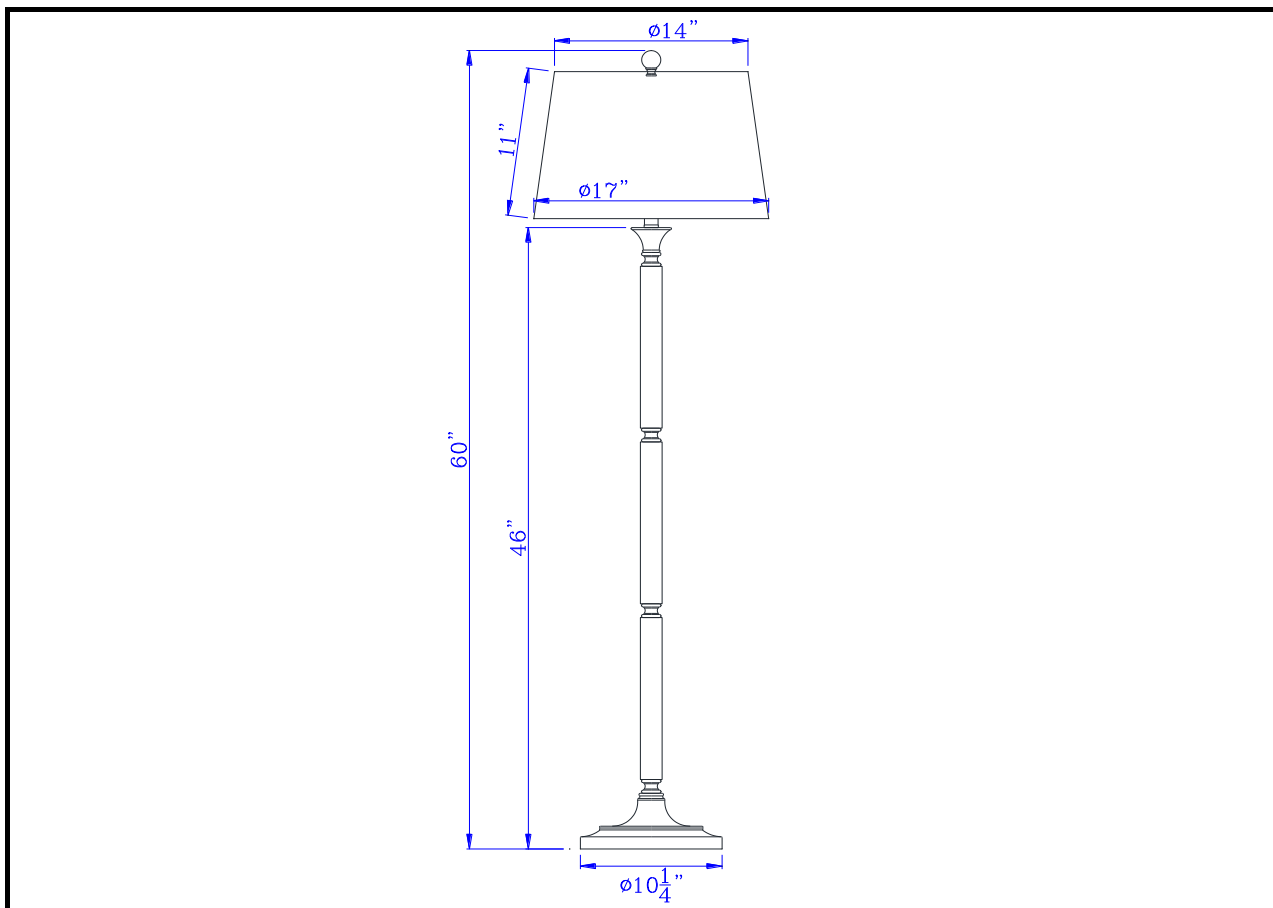

Catalog No.: _____

BO-2998FL

Lamp/Wattage: _____

- Model No:** BO-2998FL
Description: Ruston Crystal/Metal Floor Lamp with Pleated Hardback Shade
Material: Metal
Finish : Brushed Steel
Height: 60"
Reach/Depth: 17"
Base Width: Dia.10 1/4"
Wattage : 150W
Socket : Medium Base (E26)
Switch: 3-WAY
Bulb: Incandescent, CFL
Wire Length: 6'
Wire Color: Silver
Shade No:
Material: Fabric
Shade size: 14"x17"x11"