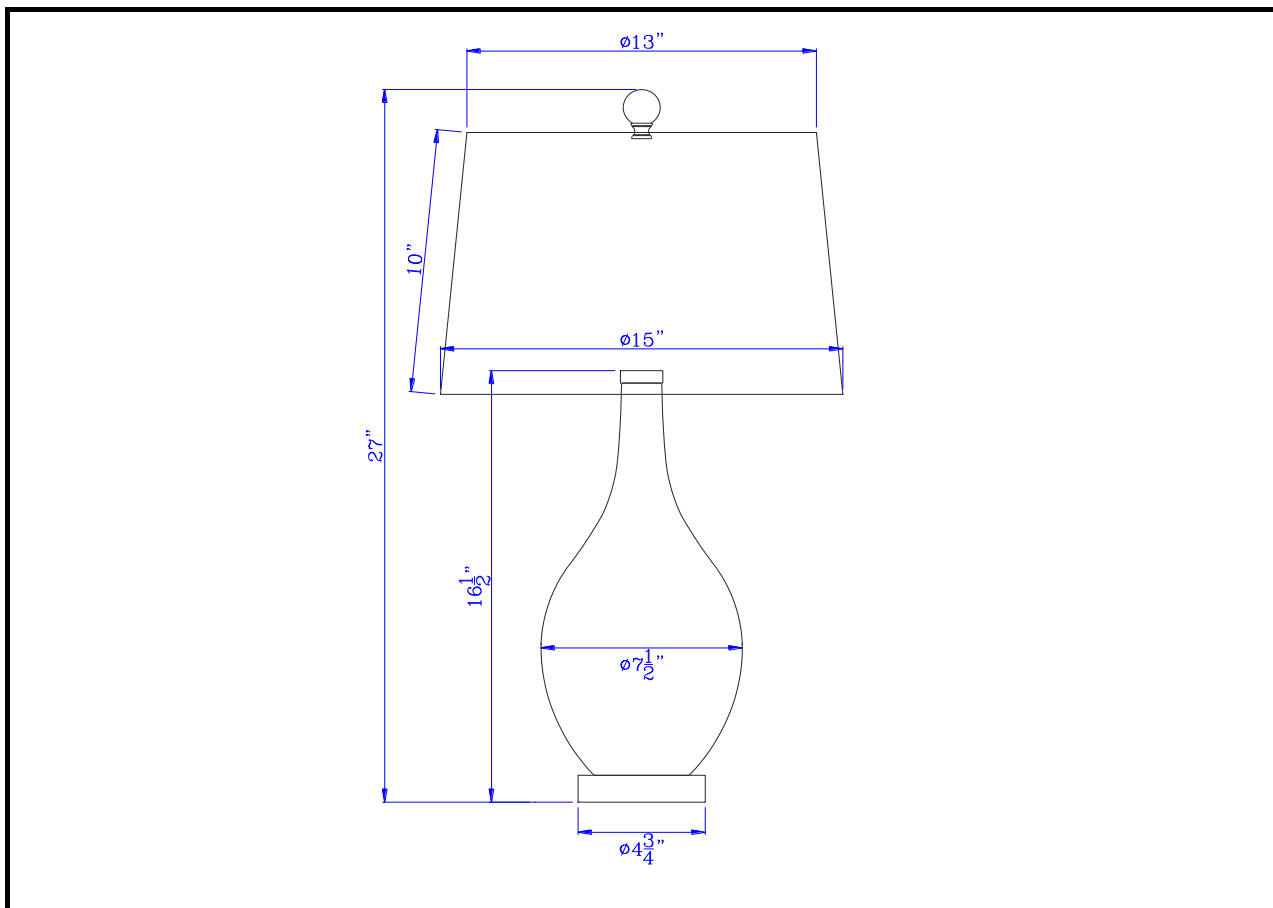

Project: \_\_\_\_\_

Catalog No.: \_\_\_\_\_

BO-2996TB

Lamp/Wattage: \_\_\_\_\_

- Model No:** BO-2996TB  
**Description:** Harlan Hand Blown Art Glass Table Lamp with Hardback Taper Drum Fabric Shade  
**Material:** Glass  
**Finish :** Clear Turquoise  
**Height:** 27"  
**Reach/Depth:** 15"  
**Base Width:** Dia. 4 3/4"  
**Wattage :** 150W  
**Socket :** Medium Base (E26)  
**Switch:** 3-WAY  
**Bulb:** Incandescent, CFL  
**Wire Length:** 6'  
**Wire Color:** Silver  
**Shade No:**  
**Material:** Fabric  
**Shade size:** 13"x15"x10"