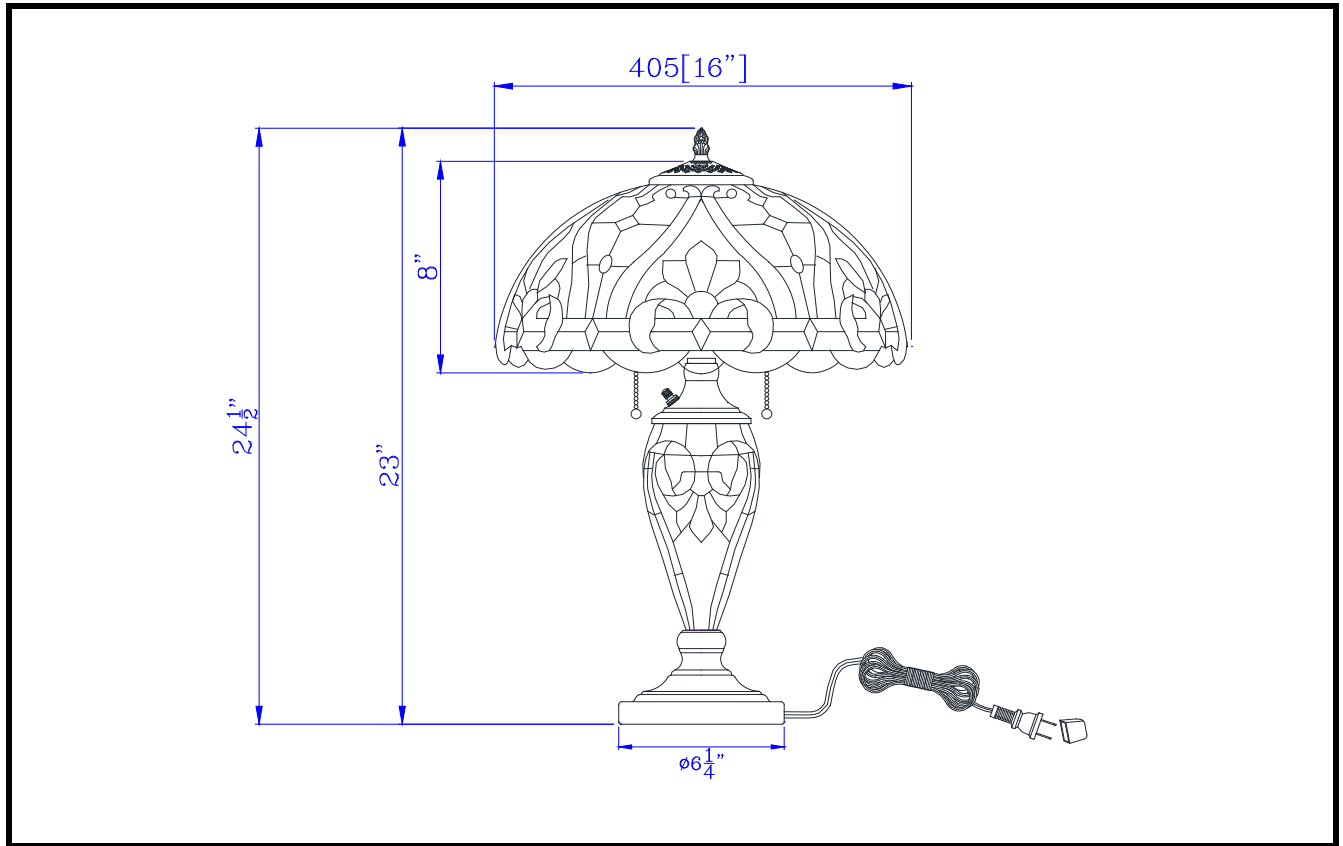

Project: _____

Catalog No.: _____

BO-2943TB

Lamp/Wattage: _____

- Model No:** BO-2943TB
- Description:** 60W x 2 tiffany table lamp with 7W night light
- Material:** TIF
- Finish :** Black
- Height:** 24 1/2"
- Reach/Depth:** 16"
- Base Width:** Dia. 6 1/4"
- Wattage :** 60W x 2 + 7W
- Socket :** Medium Base (E26) + Candelabra Base (E12)
- Switch:** On/off pull chain
- Bulb:** Incandescent, CFL
- Wire Length:** 6'
- Wire Color:** Black
- Shade No:**
- Material:** Tiffany
- Shade size:** Dia.16" H 8"
- Certificate :** 