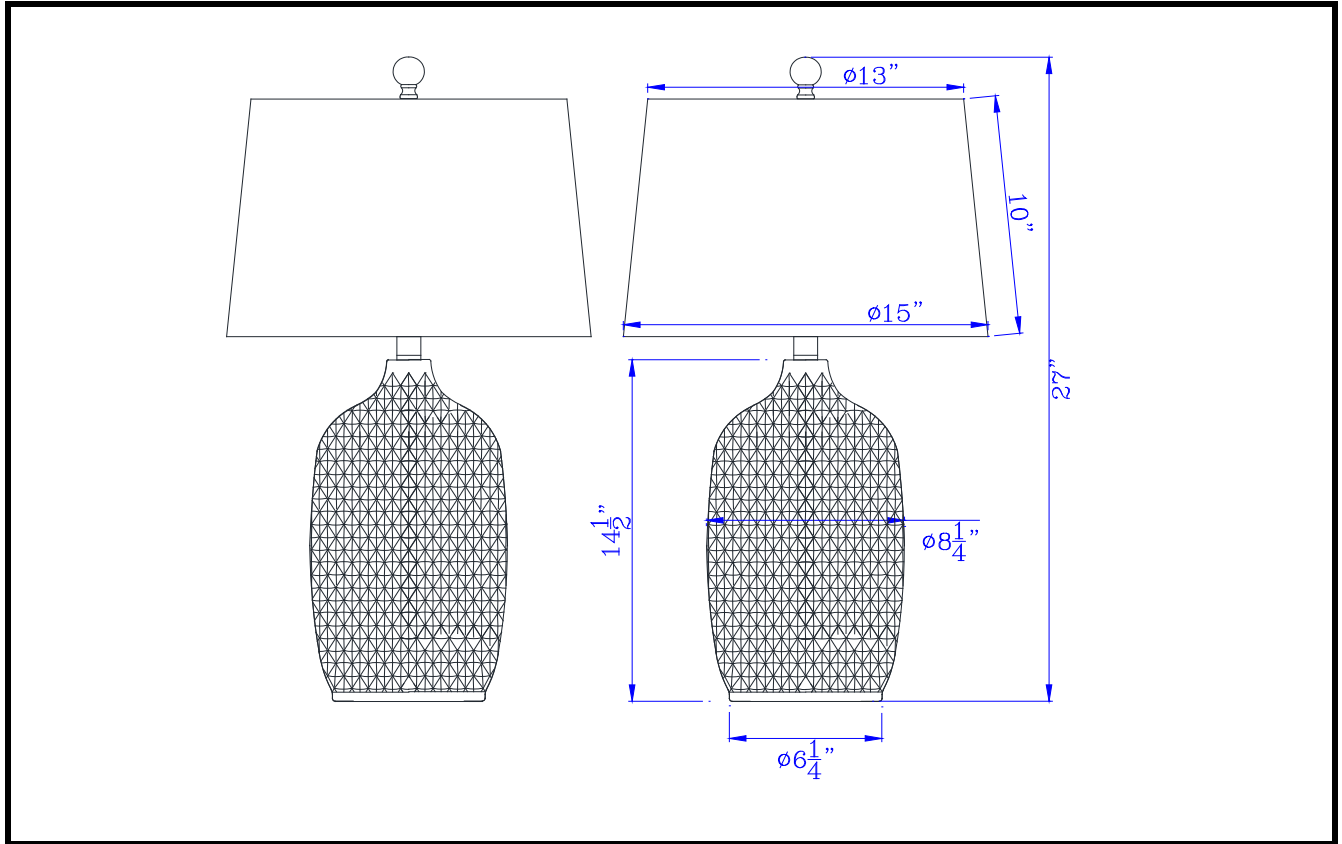

Project: _____

Catalog No.: _____

BO-2919TB-2

Lamp/Wattage: _____

- Model No:** BO-2919TB-2
Description: 150W Adelaide ceramic table lamp with taper drum linen hardback shade (Priced and sold as pairs)
Material: Ceramic
Finish : Royal Blue
Height: 27"
Reach/Depth: 15"
Base Width: Dia.6 1/4"
Wattage : 150W
Socket : Medium Base (E26)
Switch: 3-Way
Bulb: Incandescent, CFL
Wire Length: 6'
Wire Color: Clear
Shade No:
Material: Fabric
Shade size: 13"x15"x10"